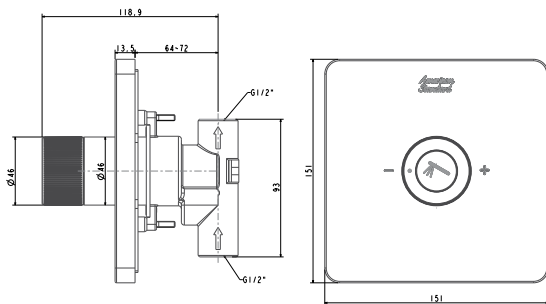

EasySET

Hand Shower Dial
FFAS0925-709500BCO