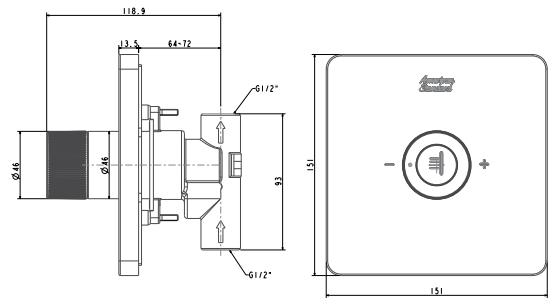

EasySET

Body Shower Dial
FFAS0927-709500BCO