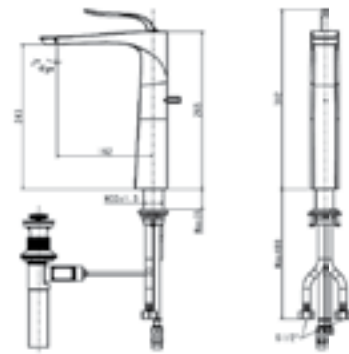

Concept Cube

Semi-Pedestal Lavatory
 CLO5521-6DACTLW (Basin) +
 CLO740S-6DACT (Half Ped)
 W460 x L550 x H430mm

Basin Mixer

Luxus

LuXus Inwall
Vessel Faucet
FFASO104-101500BCO

Luxus

SH Vessel Faucet
FFASO102-101500BCO