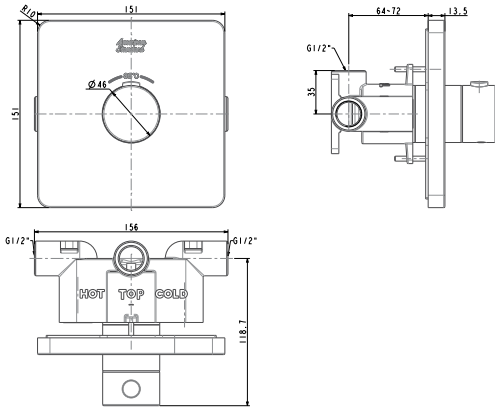

EasySET Concealed

EasySET

Thermostatic Mixer
FFAS0930-000500BCO