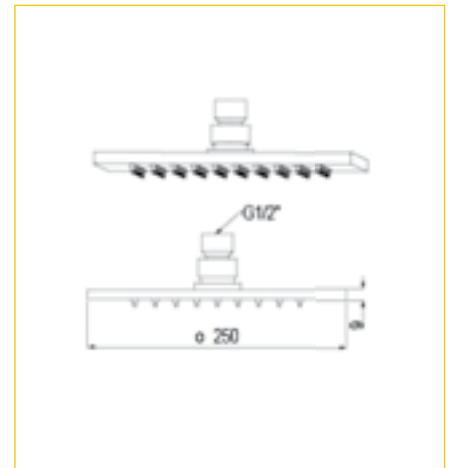

AIRNERGIZE bathes you in air and water energy. Jump start your day with an invigorating body wash, or simply wind down while enjoying the luxurious spray it offers.

Rain Shower Head

Brass With Air-In Square 300X300mm
Without Shower Arm
FFASTS06-006500BFO