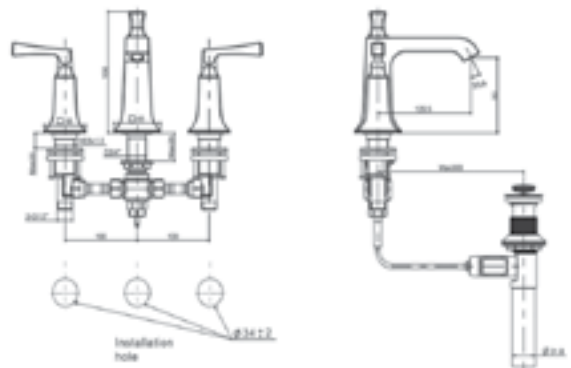

KASTELLO

Basin Mixer
3Hole, W/ Pop Up Drain
FFAS1603-101500BFO