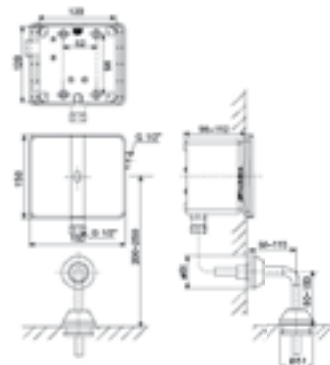

Sense Flow

Concealed Urinal Sensor (DC)
FFAS8604-000500BFO