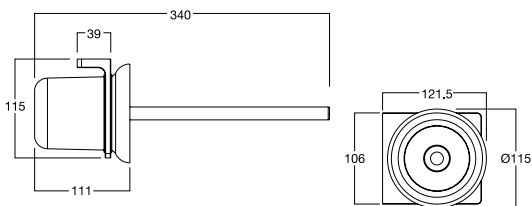

With Soap Dish, Brass
F40014-CHADY

Acacia E

Acacia E

Towel Shelf
FFAS1395-908500BCO

Acacia E

Dual Towel Rack
FFAS1394-908500BCO

Acacia E

Toilet Brush
FFAS1386-908500BCO