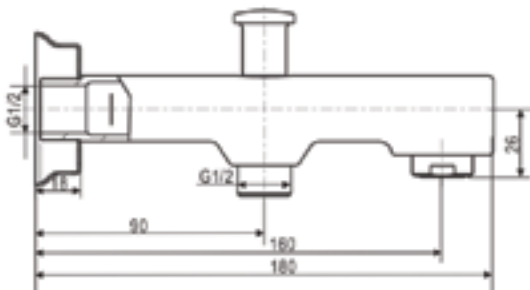

Bath Spout

Rectangle

Bath Filler
FF1-CN521X00000461