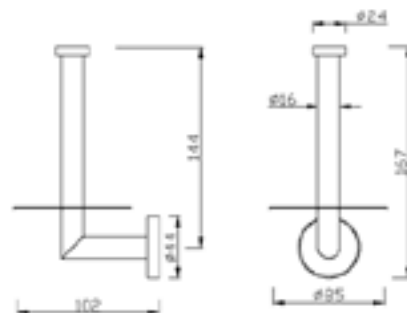

Brush Holder
FFAS1486-908500BFO

Concept Round

Double Glass
FFAS1485-908500BFO

Concept Round

Glass Shelf
FFAS1491-908500BFO

Concept Round

Paper Holder (Vertical)
FFAS1488-908500BFO

Concept Round