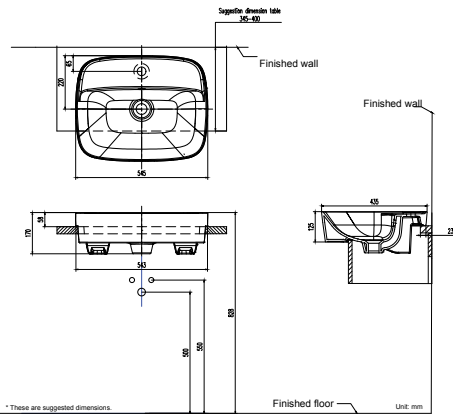

Semi Recessed Lavatory
CLO518I-6DACTLS
W455 x L556 x H215mm

Semi Counter

NEW

Signature 550mm

Semi Recessed Lavatory
CCAS0320-1010410FO

Milano

Semi Recessed Lavatory
CCASF301-1010410FO
W460 x L500 x H172mm

White