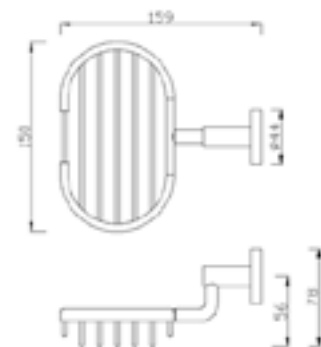

Concept Round

Glass Shelf With Bar
FFAS1492-908500BFO

Concept Round

Double Towel Holder 60Cm
FFAS1494-908500BFO

Concept Round

Soap Bracket
FFAS1483-908500BFO

Concept Round

Concept Round