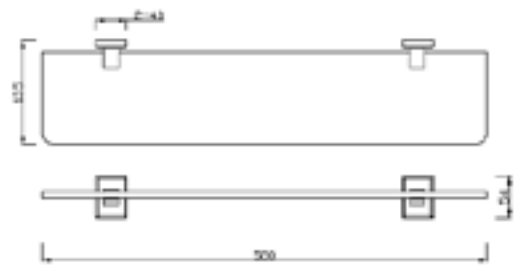

Concept Square

Glass Shelf With Bar
FFAS0492-908500BFO

Concept Square

Towel Holder (60cm)
FFAS0493-908500BFO

Concept Square

Soap Bracket
FFAS0483-908500BFO

Concept Square

Glass Shelf
FFAS0491-908500BFO