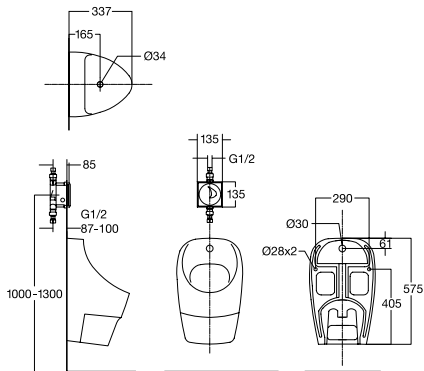

New Contour Urinal

CCAS6737-3100410FO (Top Inlet)
CCAS6737-3200410FO (Back Inlet)

Neo Modern

Urinal
 CCAS6747-3100410C1
 W337 x L356 x H575 mm

Mini Washbrook

CCAS6401-3200410FO (Top Inlet)
 (FF1-CN521G00000065, FF1-CN521F00000117
 FF1-CN521G00000173, FF1-CN521N00000008
 must be ordered separately)
 CCAS6401-3100410FO (Back Inlet)
 (FF1-CN521G00000065 must be ordered separately)