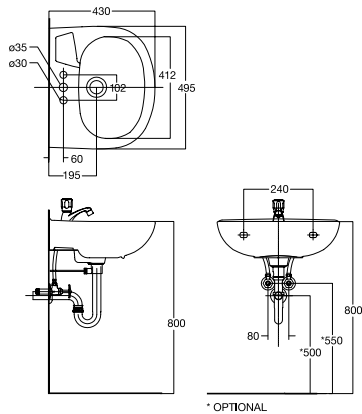

Wall-Hung Lavatory
 CLO552I-6DACTLW
 W455 x L550 x H150mm

New Codie Square

Square Wall-Hung Lavatory
 CCAS1560-1010410FO
 W430 x L495 x H190mm

New Codie Round

WB Wall-Hung
 CCAS1530-1010410FO
 W430 x L495 x H190mm