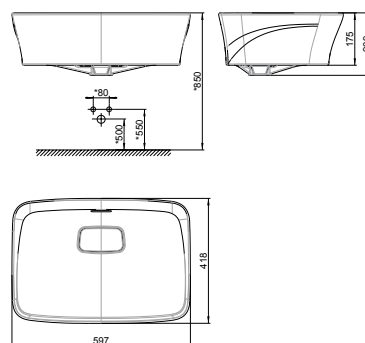

Aqualyn

WB Countertop
CLO4761-6DACTLT
W440 x L522 x H194 mm

Above Counter/Vessel

IDS 550mm

WB Above Counter
CCASF628-0900410FO
W x L 550 x H mm

Luxus 600mm

WB Above Counter
CCASO428-1000410FO
W 418 x L 597 x H 209mm