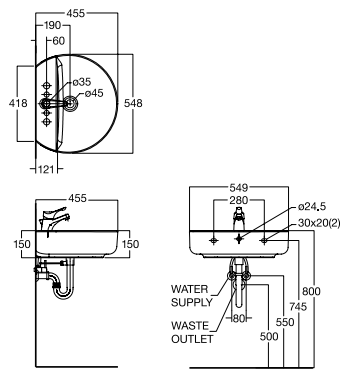

Concept Sphere

Wall-Hung Lavatory
CLO552I-6DACTLW
W455 x L550 x H150mm