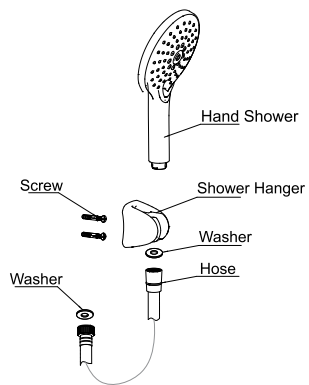

Hand Shower Set

3-Function Hand Shower Set With Push Button
F40017-CHADY