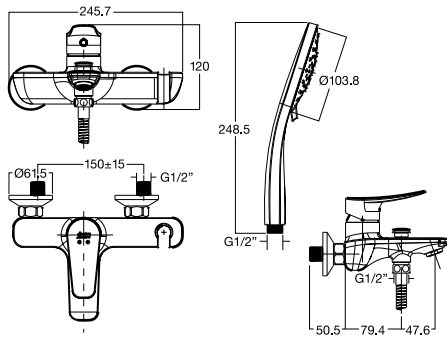

Acacia E

Exposed Bath & Shower Mixer
FFAS1311-602500BFO
Exposed Bath & without Shower Mixer
FFAS1311-602500BFO
Included Components: Hand Shower

Milano

Exposed Bath & Shower Mixer With Shower Kit
 FFAS0911-602500BFO
 Exposed Bath & Shower Mixer Without Shower Kit
 FFAS0911-602501BFO
 Included Components: Hose, 3-Function Hand Shower, Swivel Hose Connector