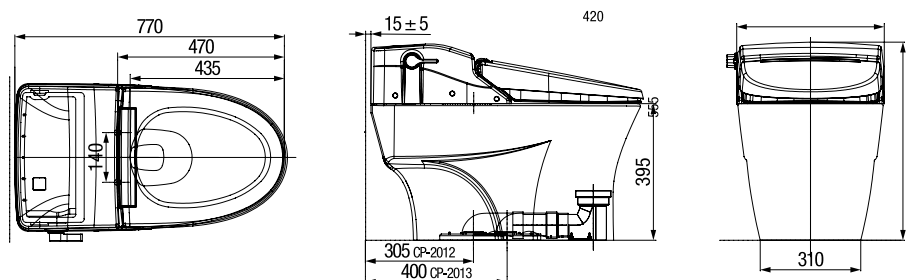

TECHNICAL DRAWING

SIAA
ISO 22196
for KOH-KIN

Anti-bacterial protection is certified to SIAA ISO 22196 standard.