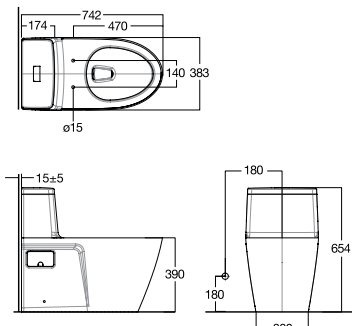

Acacia E

One-Piece Toilet
CL20075-6DACTCB
(Complete Set)
Double Vortex
305 mm, S-Trap, 2.6/4 Litres or
190 mm, P-Trap, 2.6/4 Litres with plastic connector Elongated Bowl