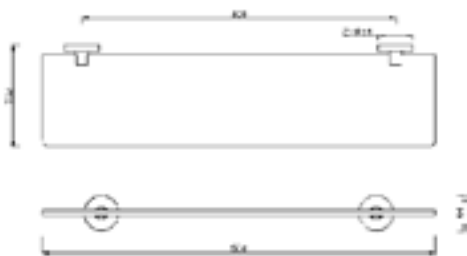

Brush Holder
FFAS1486-908500BFO

Concept Round

Double Glass
FFAS1485-908500BFO

Concept Round

Glass Shelf
FFAS1491-908500BFO

Concept Round

Paper Holder (Vertical)
FFAS1488-908500BFO

Concept Round