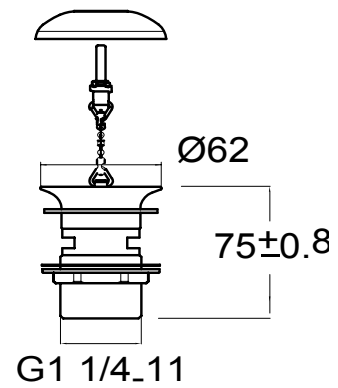

Waste & Over Flow

F78006-CHADYN