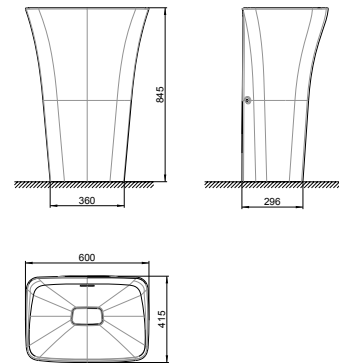

Luxus

Floorstanding Vessel
CCASF523-1000410C0
W415 x L600 x H845mm