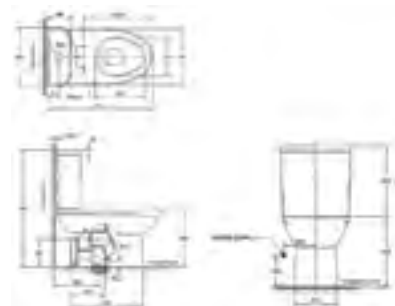

Neo Modern

Close-Coupled Toilet
CL26305-6DACTST
Dual Flush 3 / 4.2 L, S-trap 305 mm / P-trap 190 mm
W376 x L710 x H792 mm