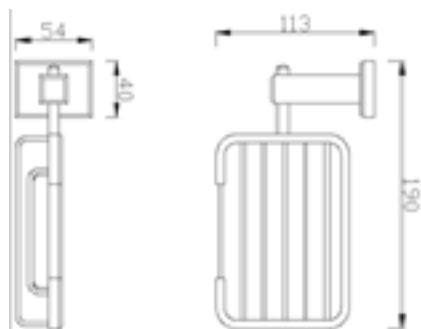

Concept Square

Glass Shelf With Bar
FFAS0492-908500BFO

Concept Square

Towel Holder (60cm)
FFAS0493-908500BFO

Concept Square

Soap Bracket
FFAS0483-908500BFO

Concept Square

Glass Shelf
FFAS0491-908500BFO