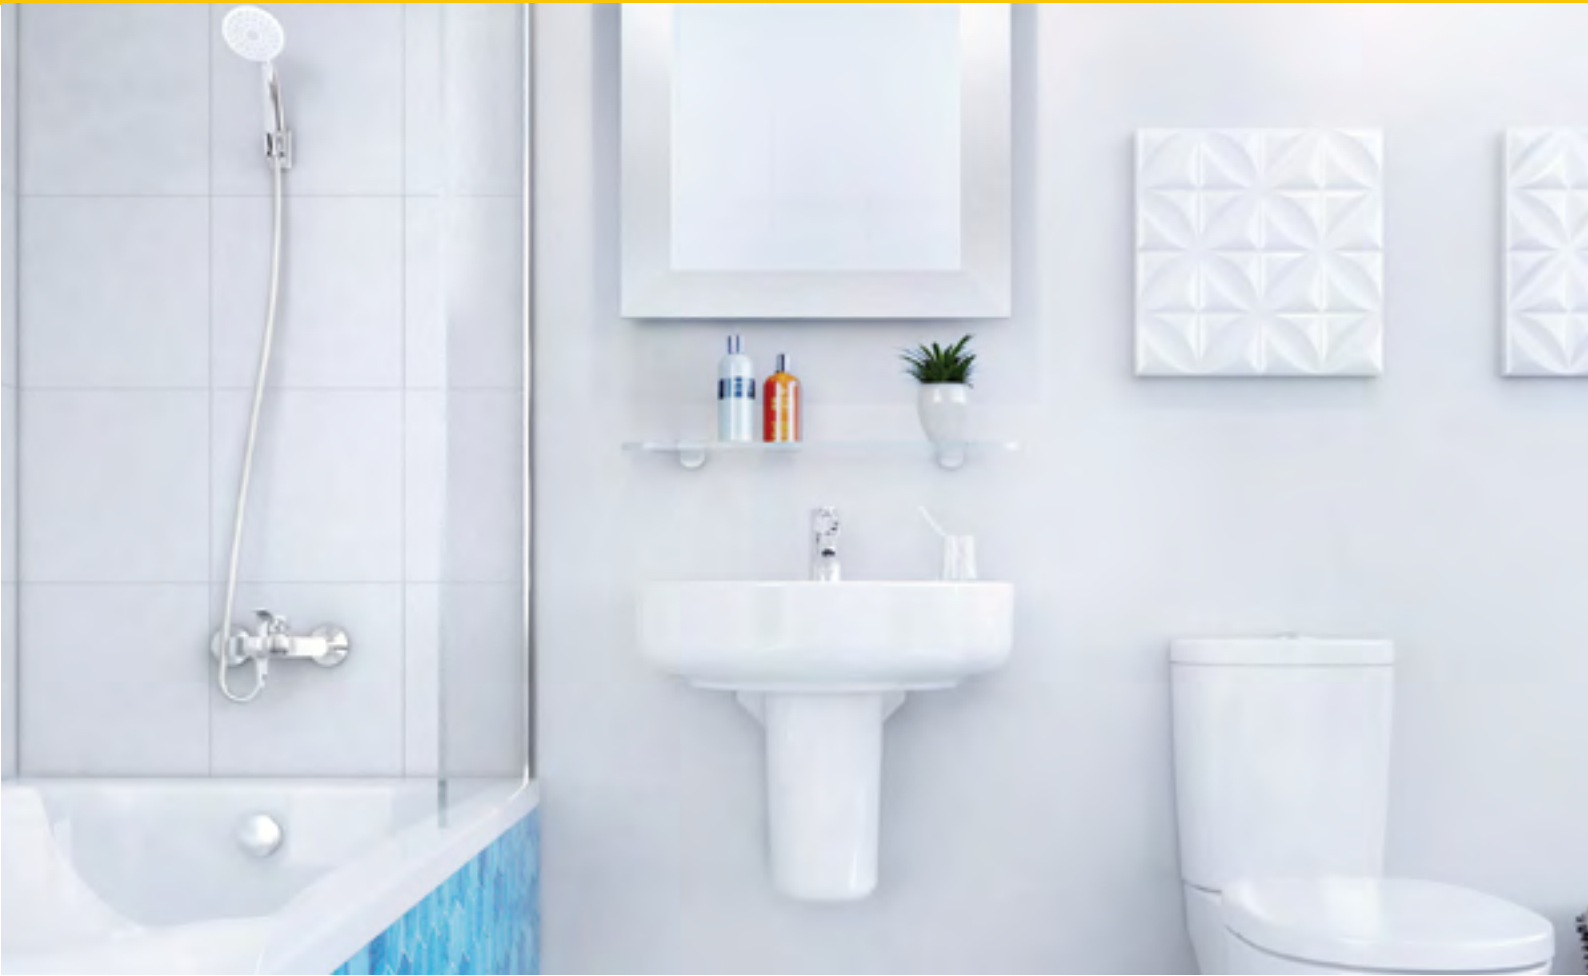

Easy Lift

Water saving

Slow-Closing Seat & Cover

Easy Release

A collection that embraces the diversities in design and space. Designed to be adaptable, functional and contemporary, Concept Nuovo empowers the home owner to mix-and-match fixtures harmoniously into any bathroom configuration. This versatility translates into a seamless and fuss-free solution, delivering the ultimate promise in creating a bathroom of everyone's needs.

Easy Lift

Water saving

Slow-Closing Seat & Cover

Easy Release

GENIE Hand Shower

MODERN, STYLISH DESIGN.

GENIE pressure booster hand shower. Pamper your senses with a sensational shower that invigorates your body with a pressure enhancing technology to create a robust massage that is both comforting and gentle on your skin. The cleverly designed hand shower allows you to easily check and clean for crystal-clear water you can see.