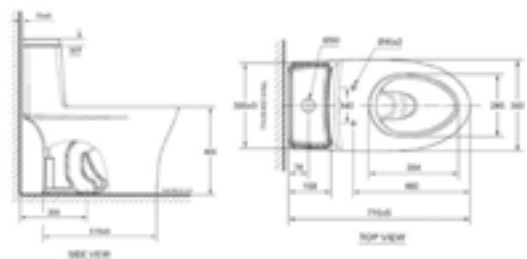

(M11494 to be ordered separately)