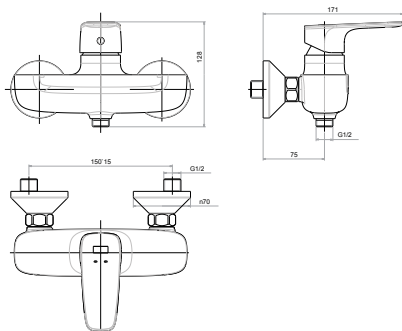

Signature

Exposed Shower Mixer
FFAS1712-709500BCO