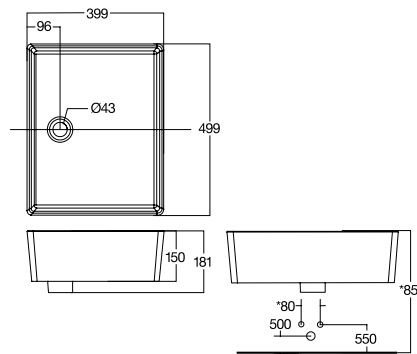

Neo Modern

Vessel
CCASF633-0000410FO
W400 x L545 x H184mm

Above Counter/Vessel

Ova Oval

Vessel
CCASF608-0000410FO
W350 x L600 x H150mm

Thin Touch

Square Vessel
CCASF611-0000410FO
W400 x L500 x H181mm
(with 145mm inside depth)