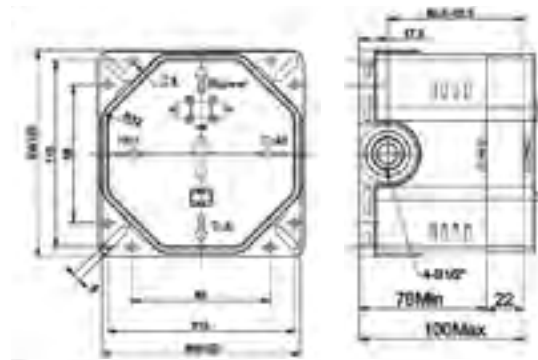

Concept Square

In Wall Shower Mixer
FFAS0422-709500BFO
With Conceal Body

Shower Mixer & Universal

Seva Concealed

Shower Mixer
FFAS6521-609500BFO

Universal Installation Box

Rough-ins/Concealed bodies
FFAS0625-000990BFO