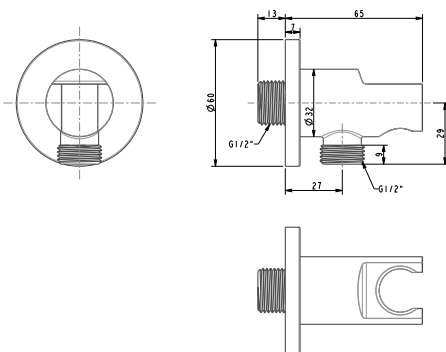

EasySET

Wall Outlet With Holder-Square
FFAS9143-000500BCO

EasySET

Wall outlet With Holder-Round
FFAS9141-000500BCO

EasySET

Wall Outlet-Square
FFAS9142-000500BCO

EasySET

Wall Outlet-Round
FFAS9140-000500BCO