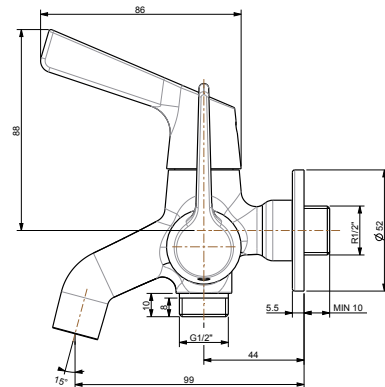

Winston

B&S Tap (Lever Handle)
FFAST603-601500BFO