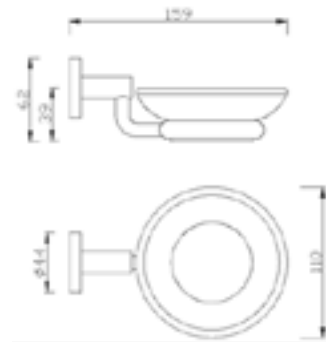

Concept Round

Concept Round

Glass Holder
FFAS1484-908500BFO

Concept Round

Soap Holder
FFAS1482-908500BFO

Concept Round

Double Hook
FFAS1481-908500BFO