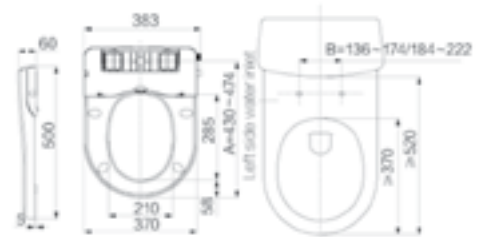

AXISSE SMART WASHER
CEBFB108

BEST MATCH

Loreno & New Codie
Wall-Hung Toilets