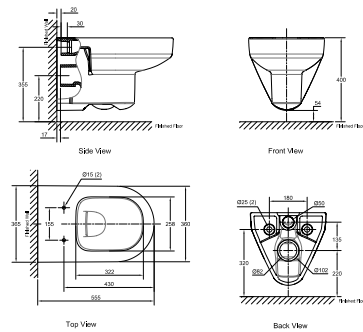

Wall-Hung Toilets

Concept

Wall-Hung Toilet
 CCAS3105-4W20410AO(Bowl)+ CCASC105-0200410AO
 (Slow Closing Seat & Cover)
 Washdown
 220mm P-Trap, 3/4.5 Litres U-Shape Bowl

Saturno

Wall-Hung Toilet
 CL3483B-6DAINPT (Bowl)+ CCASC189-0200410AO
 (Slow Closing Seat & Cover)
 Washdown
 220mm P-Trap, 3/6 Litres Round Bowl