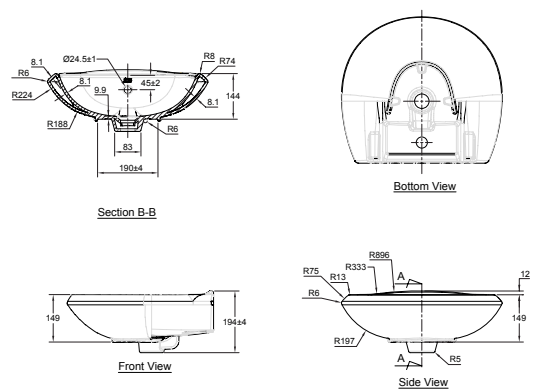

Winston

WB Wall-Hung
CLO979I1-1MA00
L506 x W460 x H194mm