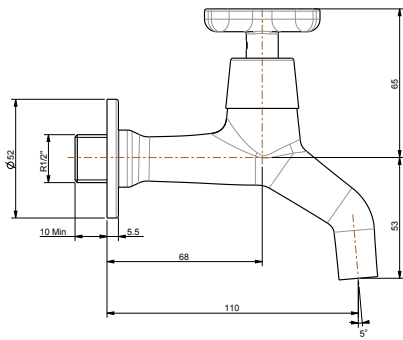

Winston Faucets

Winston

Wall Tap (Cross Handle)
FFAST702-000500BFO