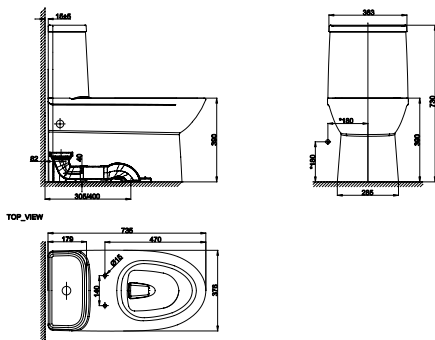

Milano

One-Piece Toilet
 CCAS1830-1120410CO (Bowl) + CCASC830-0200410CO
 (Slow Closing Seat & Cover)
 Siphonic
 305 mm, S-Trap, 3/4.8 Litres Elongated Bowl

Neo Modern

One-Piece Toilet
 CCAS2073-1110410FO (Bowl)+ CCASC630-0200410CO
 (Slow Closing Seat & Cover)
 Siphon
 305mm, S-Trap, 4.2/6 Litres Elongated Bowl