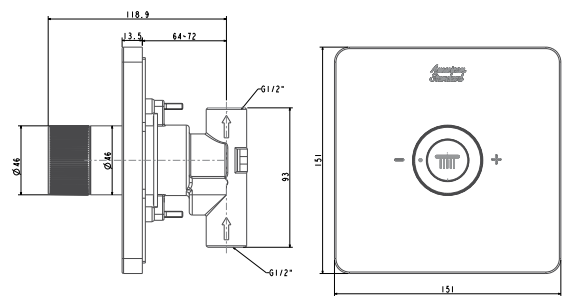

EasySET

Head Shower Dial
FFAS0926-709500BCO