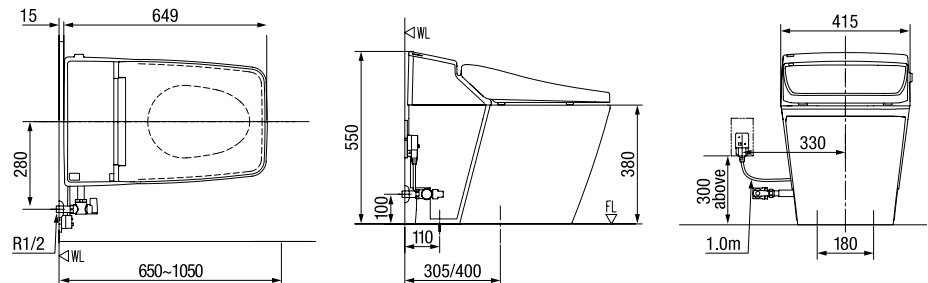

TECHNICAL DRAWING

SIAA ISO 22196 for KOH-KIN
Anti-bacterial protection is certified to SIAA ISO 22196 standard.