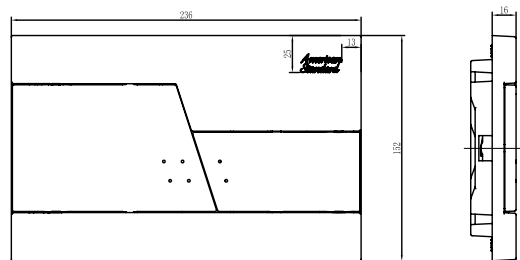

Step Square

Flush Plate Chrome Finish
FA4305AO-CH