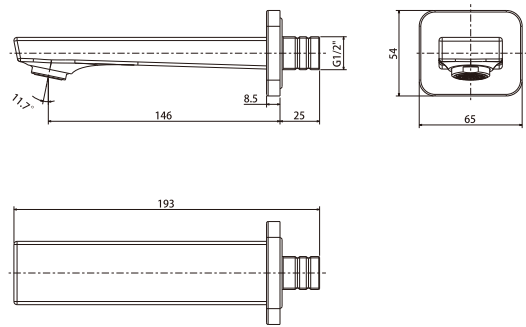

La Moda

Bath Filler
FFAS9713-001500BFO