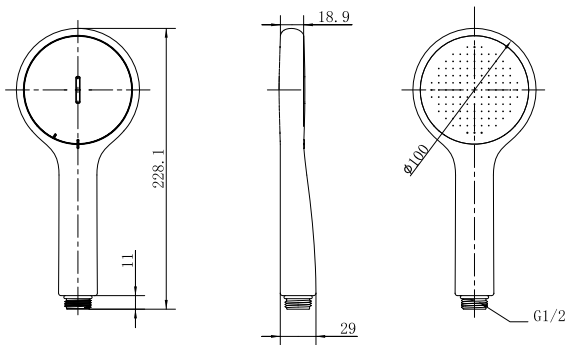

Hand Shower Set

3-Function Hand Shower Set With Push Button
F40017-CHADY

Hand Shower

Hand Shower With
Hook & Hose
F46014-CHADYHS

GENIE Hand Shower

W/Hose & Holder(Steel Grey)
FFASS506-000440BA0

GENIE Hand Shower