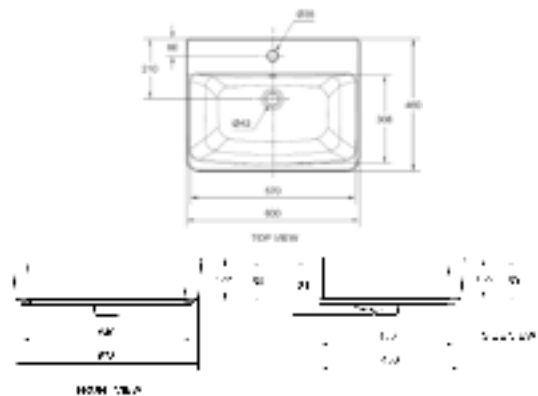

Acacia E

Wall-Hung Lavatory
CLO5071-6DACTLWW
W400 x L600 x H170mm