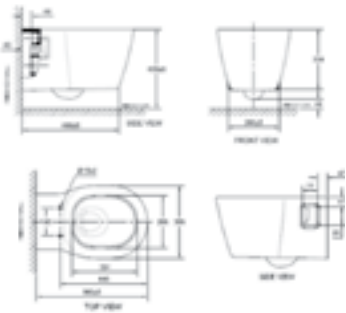

Concept

Wall-Hung Toilet
CCAS3105-4W20410AO(Bowl)+ CCASC105-0200410AO
(Slow Closing Seat & Cover)
Washdown
220mm P-Trap, 3/4.5 Litres U-Shape Bowl