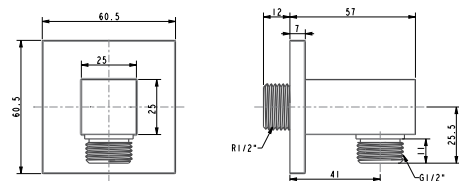

EasySET

Wall Outlet With Holder-Square
FFAS9143-000500BCO

EasySET

Wall outlet With Holder-Round
FFAS9141-000500BCO

EasySET

Wall Outlet-Square
FFAS9142-000500BCO

EasySET

Wall Outlet-Round
FFAS9140-000500BCO