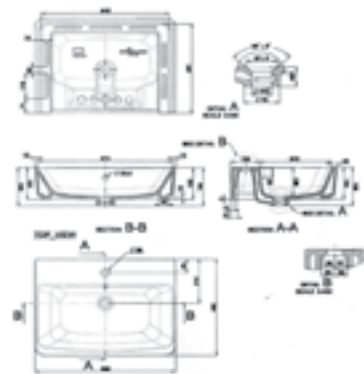

NEW

KASTELLO 600mm

Semi Recessed Lavatory
CCASF525-1010410FO

NEW

KASTELLO 600mm

Semi Recessed Lavatory, Vessel Basin (8" hole)
CCASF525-1080410FO

Acacia Neo

Vessel 600mm
CCASO620-1010411AO
W460 x L595 x H185mm