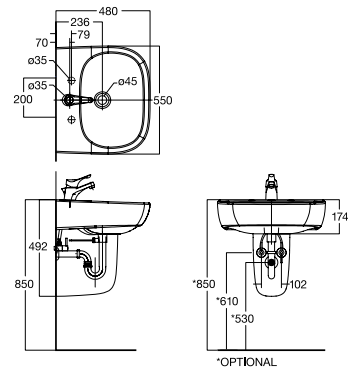

Universal

Pedestal
CL900PI1-1MA00

Semi Pedestal

Acacia E

Semi-Pedestal Lavatory
 CLO707S-6DACT (Basin)+
 CLO5071-6DACTLWW (Half Ped)
 W460 x L600 x H460mm

Active

Semi-Pedestal Lavatory
 CLO755F-6DACT (Half Ped)
 W480 x L550 x H492mm