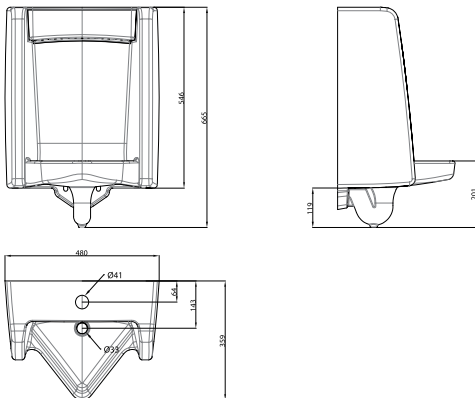

Washbrook

CCAS6591-3200410CO (Top Inlet)
CCAS6591-3100410CO (Back Inlet)