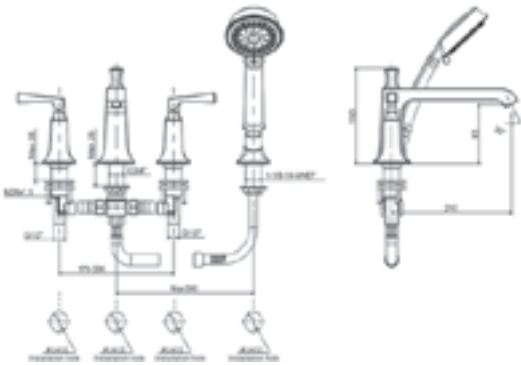

Neo Modern

Exposed Shower Only Faucet
FFAS0726-701500BFO
Included Components: Hand Shower

Bath Spout

NEW

KASTELLO

W/ Handspray
Bath Filler
FFAS1600-601500BFO

La Moda

Bath Filler
FFAS9713-001500BFO