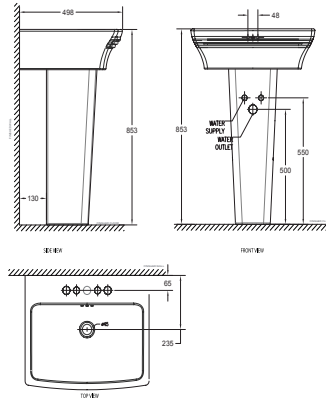

Wall-Hung

Town Square

WB Wall-Hung
CCASF479-0040410CO
W470 x L580 x H215mm

Neo Nobile

WB Wall-Hung
CCASF506-1010410FO
W235 x L498

New Codie

Round Wall-Hung Lavatory
CCASF505-1030410CO
W430 x L495 x H190mm

Acacia E