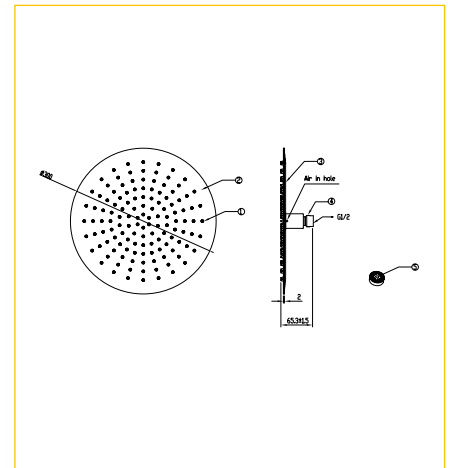

Rain Shower Head

Stainless Steel With Air-In
Round 12" without Shower arm
FFASTS02-006500BFO