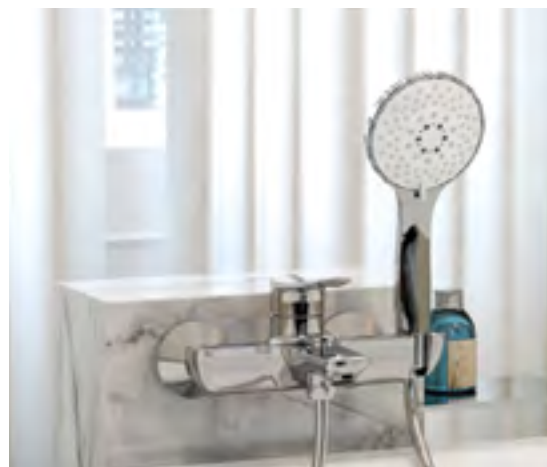

Comfort Push Button

Water saving

Slow-Closing Seat & Cover

Airnergize