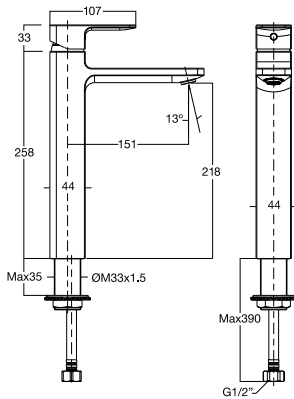

Acacia E

Vessel Basin Mixer
Without Pop Up Drain
FFAS1302-102500BFO