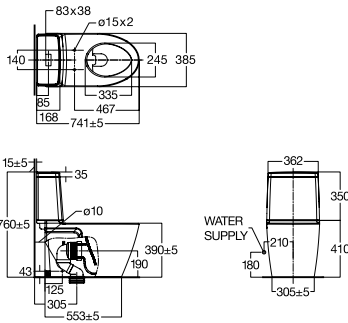

(M11494 to be ordered separately)

Close-Coupled Toilets

Acacia E

Close-Coupled Toilet
 CL23075-6DACTCB (Complete Set)
 Double Vortex
 S-Trap, 305mm or P-Trap, 190mm,
 2.6 / 4 Litres
 Elongated Bowl

Cygnet