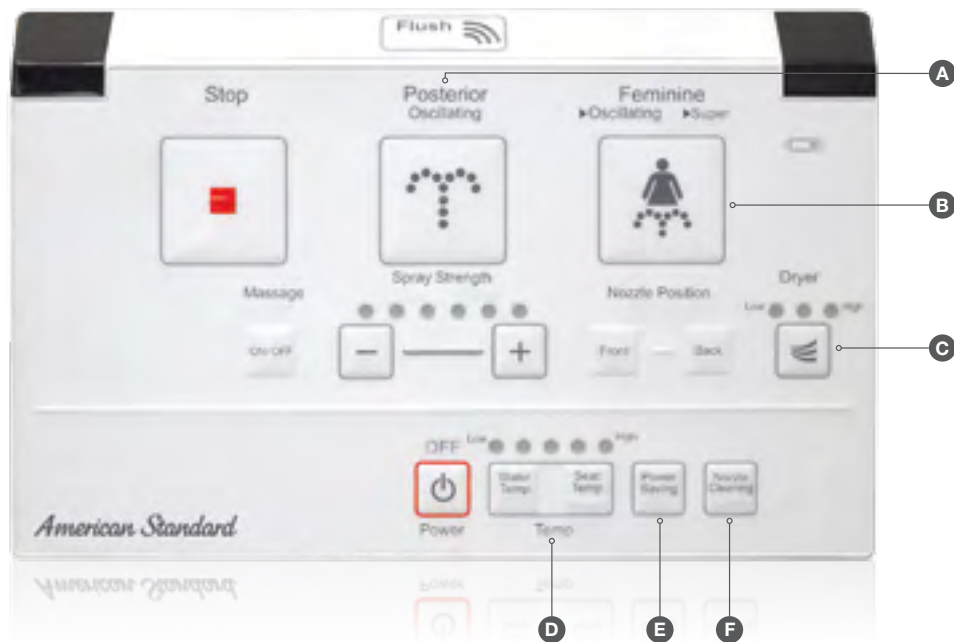

Remote Control Functions

- **A** POSTERIOR CLEANSING
  Available in oscillating cleansing mode.
- **B** FEMININE AIR BUBBLE SOFT CLEANSING
  Available in wide and super wide cleansing modes.
- **C** ADJUSTABLE DRYER TEMPERATURE
  With 3 levels.
- **D** ADJUSTABLE SEAT AND WATER TEMPERATURE
  With 5 levels.
- **E** ONE-TOUCH POWER SAVER
  Seat and water heating functions will stop, while cleansing and flushing will still operate (8hr).
- **F** NOZZLE CLEANING
  Activates nozzle rinsing action.