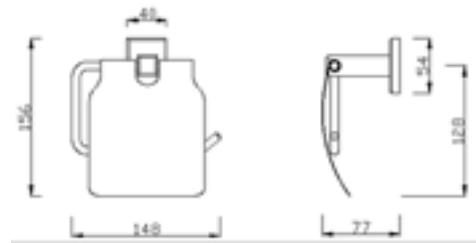

Concept Square

Paper Holder
FFASO489-908500BFO