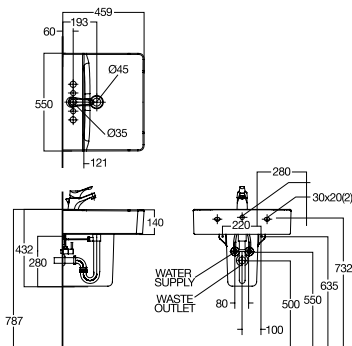

Concept Cube

Semi-Pedestal Lavatory
CLO5521-6DACTLW (Basin) +
CLO740S-6DACT (Half Ped)
W460 x L550 x H430mm