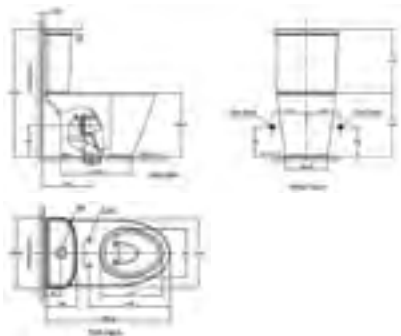

Compact Codie

Close-Coupled Toilet
CL24075-6DACTCB
(Complete Set)
Washdown
Compact Codie CC 3/4.2L CBR WT