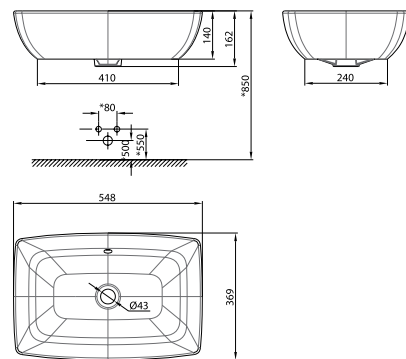

Milano

Vessel
CCASF650-1000410FO
W369 x L548 x H162mm