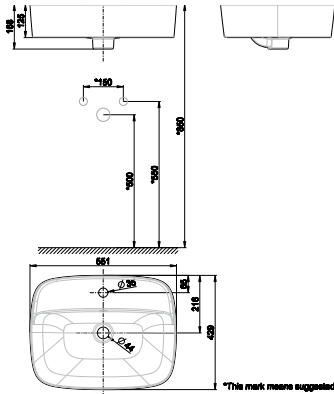

NEW

Signature 550mm

WB Above Counter
CCASO618-1010410FO
CCASO618-1080410FO (8" hole)