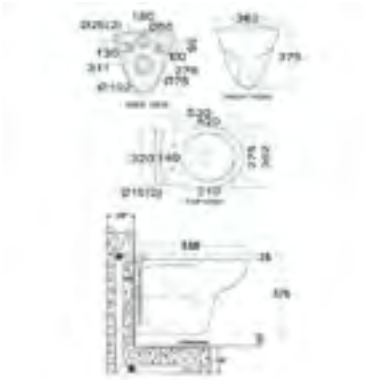

Loreno

Wall-Hung Toilet (Cadet)
CCAS3128-3W204 10AO (Bowl)+
CCASC128-02004 10AO (Self Closing Seat & Cover)
Washdown, 220mm, P-Trap, 3/6 Litres Round Bowl