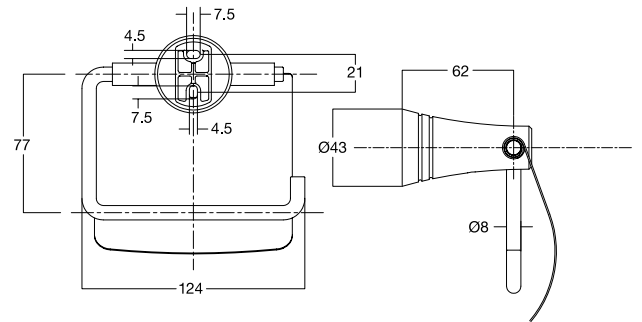

Simple

Simple

Towel Shelf
FFAS6587-908500BFO

Simple

Tissue Holder
FFAS6586-908500BFO