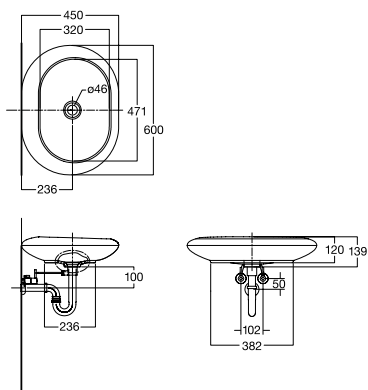

IDS Natural 600mm

WB Above Counter
CCASF644-0900410FO
W 450 x L 600 x H 140mm