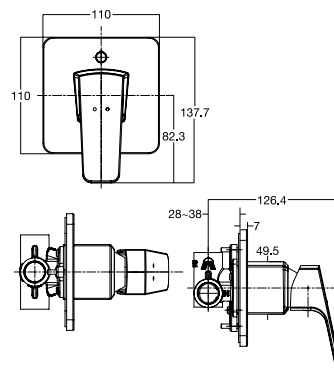

Concept Square

In Wall Shower Mixer
FFAS0422-709500BFO
With Conceal Body