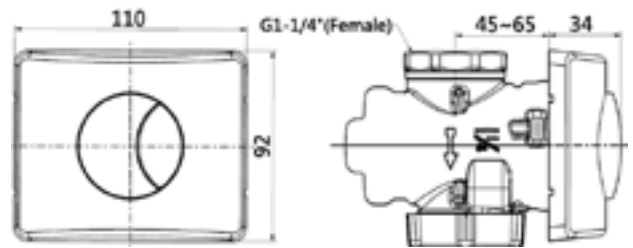

Concept Arc

Dual Flush Valve 32mm
ffas9809-000500ba0