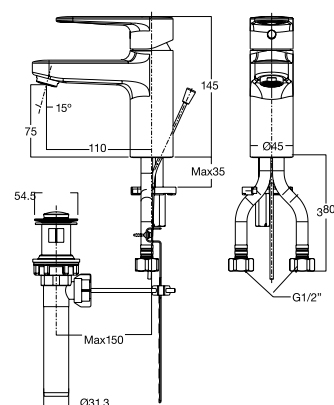

Codie

Basin Mixer With Pop Up Drain
FFASB201-101501BFO