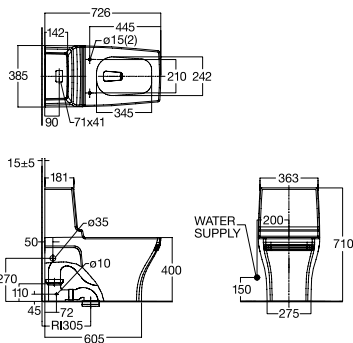

Loreno

Wall-Hung Toilet (Cadet)
CCAS3128-3W204 10AO (Bowl)+
CCASC128-02004 10AO (Self Closing Seat & Cover)
Washdown, 220mm, P-Trap, 3/6 Litres Round Bowl

One-Piece Toilet

Neo Nobile

One-Piece Toilet
 CCAS2060-5110410FO (Bowl) + CCASCO60-U20U410CO
 (Slow Closing Seat & Cover)
 Double Siphone Jet
 305 mm, S-Trap, 4.8 Litres Square Bowl