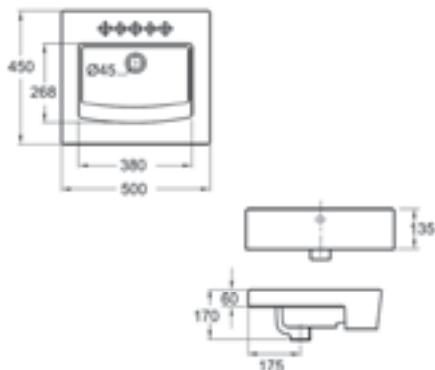

Acacia

Semi Recessed Lavatory
CCASF372-1010410FO
W450 x L500 x H170mm