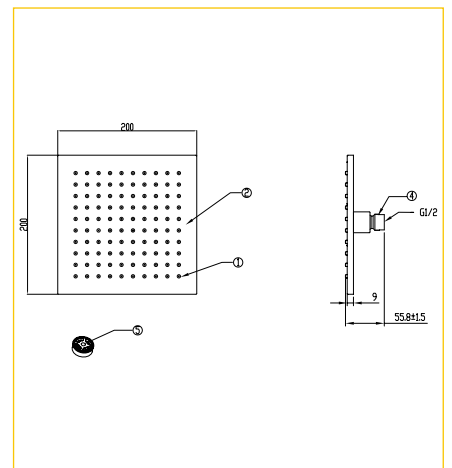

Rain Shower Head

Brass Square 200X200mm
Without Shower Arm
FFASS037-000500BFO