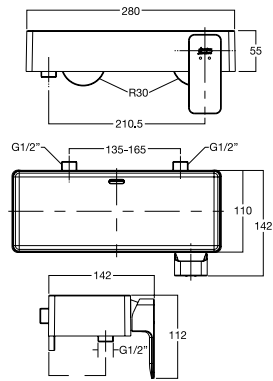

Acacia E

Exposed Shower Mixer with Shower Kits
FFAS1312-701500BFO
Exposed Shower Mixer
Without Shower Kits
FFAS1312-702500BFO
Included Components: Hand Shower