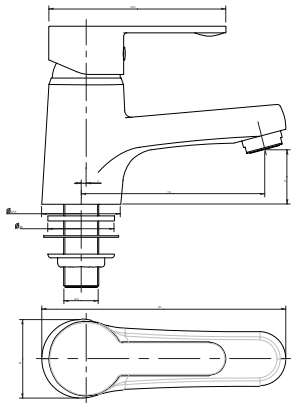

Seva Basin Mono

Without Pop-up Drain
FFAS6506-101500BFO
Basin Mono