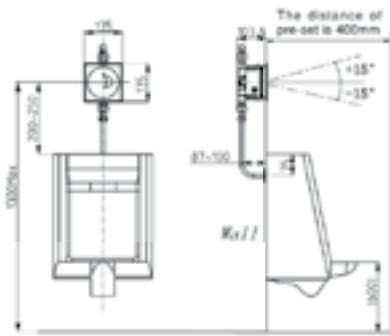

Urinal Sensor

Selectronic

Concealed Urinal Sensor
FFAS8004-000500BFO