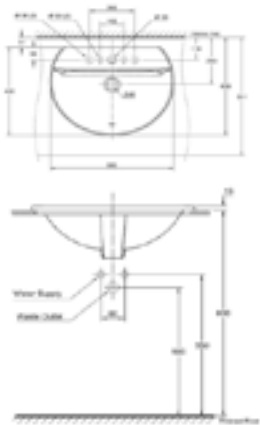

NEW

Signature 550mm

WB Countertop
CCASO420-1010410FO

Countertop Lavatories

Concept Sphere

WB Countertop
CLO4521-6DAWDLT

Ceros

WB Countertop
CLO4771-6DAWDLU
W460 x L605 x H215 mm