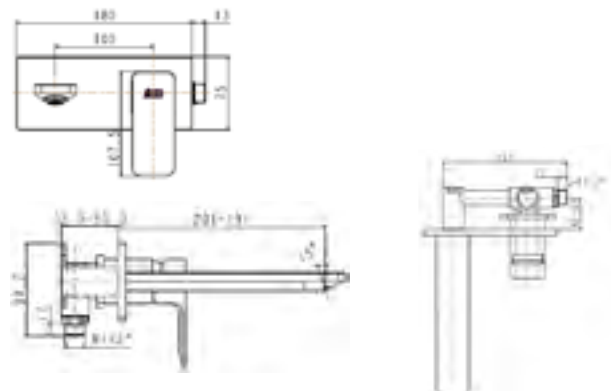

Basin Mixer
With Pop Up
FFAS0801-101500BFO

Acacia E

3-Hole Basin Mixer With
Pop Up Drain
FFAS1303-102500BFO
Included Components: Hose

Acacia E

In-wall Vessel Mono
FFAS1304-102500BFO

Basin Mixer

Acacia E

Vessel Basin Mixer
Without Pop Up Drain
FFAS1302-102500BFO