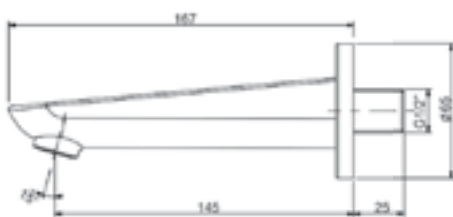

Bath Spout
FF1-CN521X00000458

Cygnet

Bath Spout
FF1-CN521X00000478

Simplicity Square

Bath Spout
FF1-CN521X00000480

Neo Modern

Bath spout
FF1-CN521X00000477
W337 x L356 x H575 mm

Floor Standing