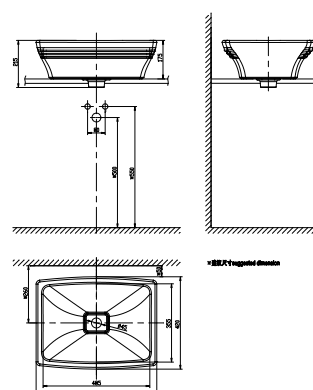

Nobile Vessel 550mm

WB Above Counter
CCASF616-0000410FO
W 465 x L 550 x H 175mm