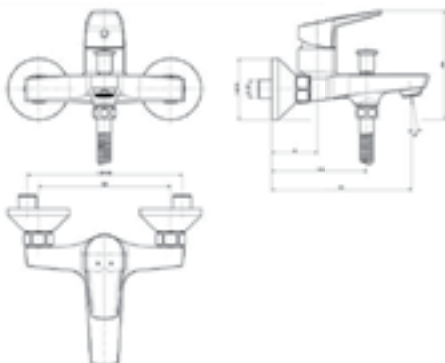

Simplicity Square

Exposed Bath Shower Mixer
FFAST511-651500BFO