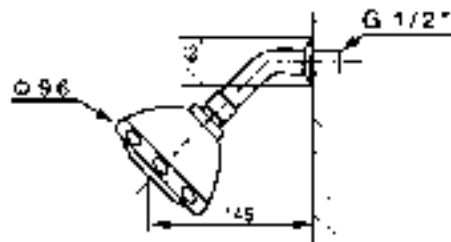

Shower Head

Rain Shower

202mm Round-Air Ind Chk
FFASS026-006500BCO

Shower Head

100mm 5-Function With Shower Arm
F40011-CHADY

Rain Shower

200mm Round-Air Ind Chk
FFASS025-006500BCO

Idyll in Wall

Shower Head With Arm
FFAS9033-000500BCO