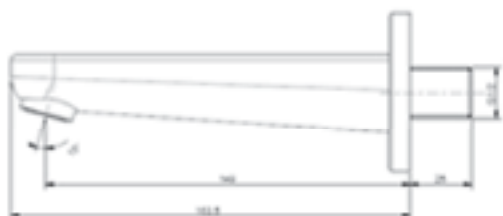

Bath Spout
FF1-CN521X00000458

Cygnet

Bath Spout
FF1-CN521X00000478

Simplicity Square

Bath Spout
FF1-CN521X00000480

Neo Modern

Bath spout
FF1-CN521X00000477
W337 x L356 x H575 mm

Floor Standing