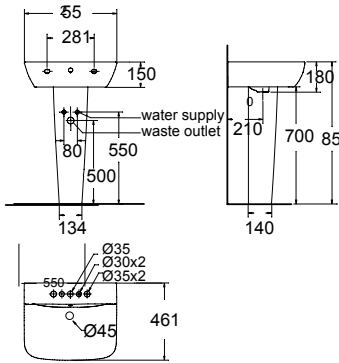

Luxus

Floorstanding Vessel
CCASF523-1000410C0
W415 x L600 x H845mm

Full Pedestal

Cygnet

Pedestal Full Lavatory
CCASF711-0000410FO
W461 x L550 x H488mm

New Codie

Full Pedestal
CLO742F-6DAWD
W455 x L550 x H800mm