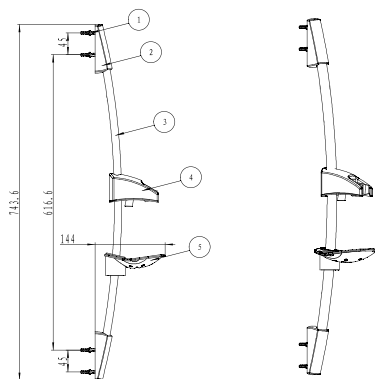

With Soap Dish, Brass
F40014-CHADY

Acacia E

Acacia E

Towel Shelf
FFAS1395-908500BCO

Acacia E

Dual Towel Rack
FFAS1394-908500BCO

Acacia E

Toilet Brush
FFAS1386-908500BCO