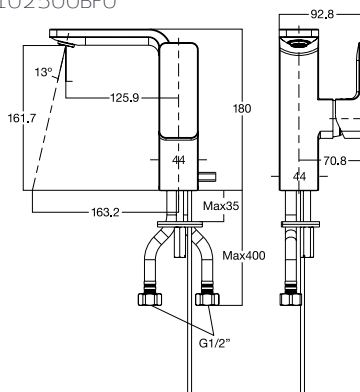

Acacia E

High Spout Basin Mixer With Pop Up Drain
FFAS1305-102500BFO
High Spout Basin Mixer Without Pop Up Drain
FFAS1305-102500BFO