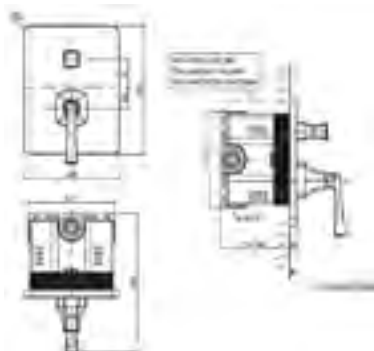

Milano

Concealed Bath & Shower Mixer
 (With Conceal Body)
 FFAS0921-609500BFO

NEW

KASTELLO Concealed

Without U-Box
 Bath & Shower Mixer
 FFAS1621-608500ZFO
 (Must order U-Box separately)

Concept Round

Exposed Bath & Shower With Shower Kit
 FFAS1411-601500BFO
 Exposed Bath & Shower Without Shower Kit
 FFAS1411-602500BFO
 Included Components: Hand Shower