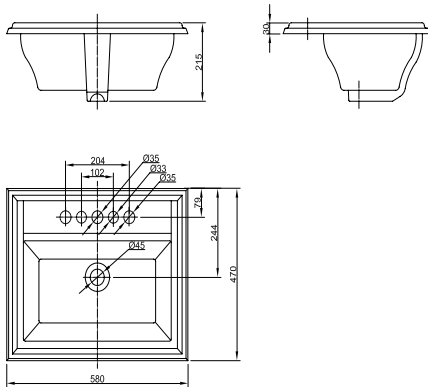

Wall-Hung

Town Square

WB Wall-Hung
CCASF479-0040410CO
W470 x L580 x H215mm

Neo Nobile

WB Wall-Hung
CCASF506-1010410FO
W235 x L498

New Codie

Round Wall-Hung Lavatory
CCASF505-1030410CO
W430 x L495 x H190mm

Acacia E