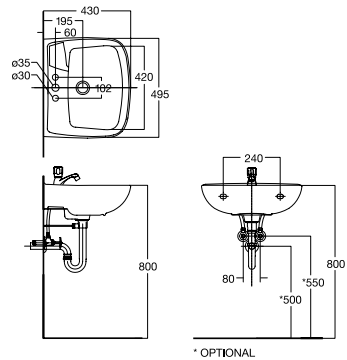

New Codie Square

Square Wall-Hung Lavatory
CCAS1560-1010410FO
W430 x L495 x H190mm