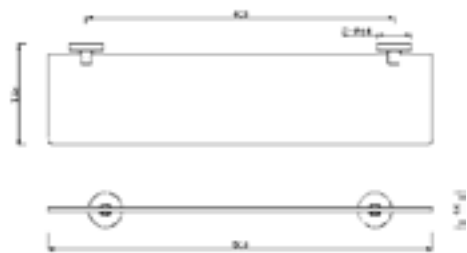

Concept Round

Glass Shelf With Bar
FFAS1492-908500BFO

Concept Round

Double Towel Holder 60Cm
FFAS1494-908500BFO

Concept Round

Soap Bracket
FFAS1483-908500BFO

Concept Round

Concept Round