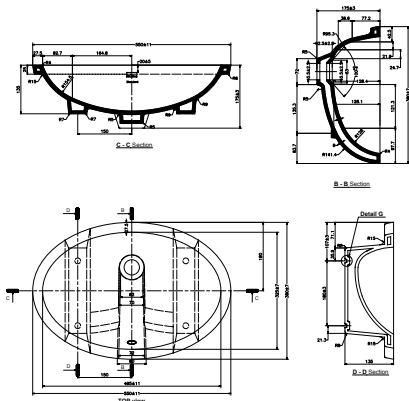

Cadet 550 mm

Undercounter Lavatory
CL221611-1MA00
W380 x L550 x H175mm