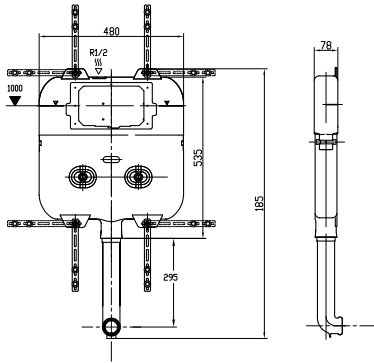

Concealed Cistern

Dual Flush Valve
Slim cistern (80mm)
FK303DO1-AAS11

NEW

Concept Oblong

Flush Plate Chrome Finish
CLCN59ZZ

NEW

Concept Pillow

Flush Plate Chrome Finish
CLCN60ZZ