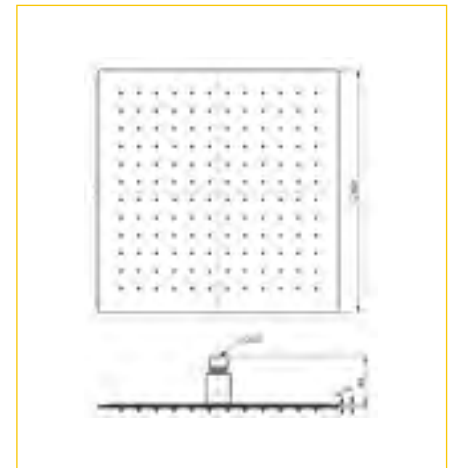

Rain Shower Head

Super Thin 300mm Square Rain Shower Head
FFASSO34-000500BCO