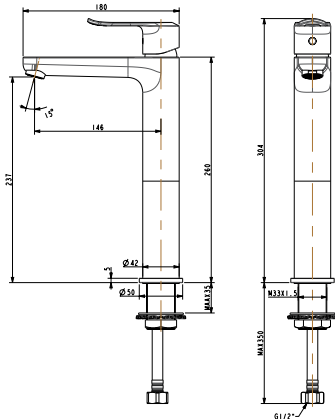

Milano

Basin Mono
FFAS0906-102500BFO
Included Components:
Flexible Hose and Brass Pop Up Drain

Neo Modern

Extended Mono Faucet
FFAS0707-101500BFO

Acacia E

Basin Mono
FFAS1306-101500BFO

Mono Faucets

Concept Square