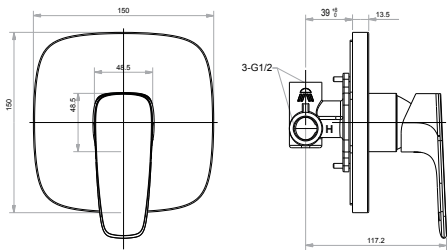

Shower Mixer

NEW

Signature

Concealed Shower Mixer
FFAS1722-709500BCO