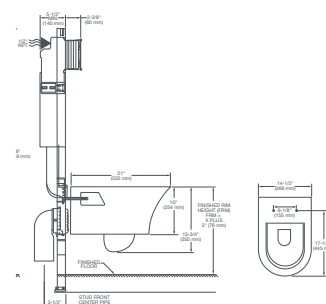

KASTELLO

Wall-Hung Toilet
CCAS3189-3W20410AO (bowl) +
CCASC189-0200410AO (Slim Seat & Cover)
Washdown, 3/6 litres
220mm, P-Trap, U-Shape Bowl