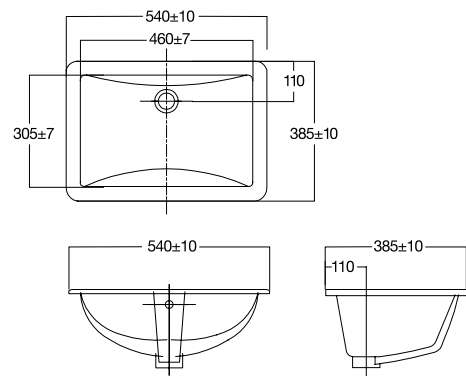

Studio

Undercounter Lavatory
CLO474I-6DACTLU
W385 x L540 x H210mm