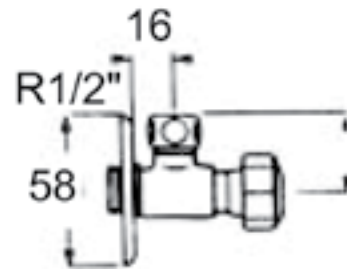

Angle Valve

F54400-CHACT