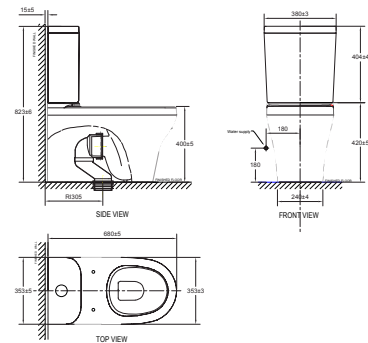

Cygnet

Close-Coupled Toilet
CL23095-6DACTCB (Complete Set)
Washdown
T/C 3/4.5L CBR 305RI WT