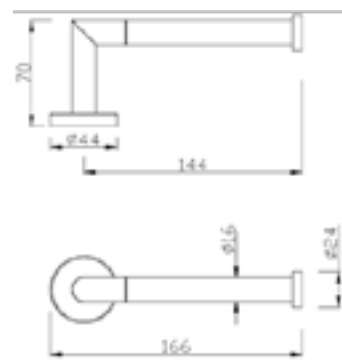

Concept Round

Paper Holder (Horizontal)
FFAS1487-908500BFO