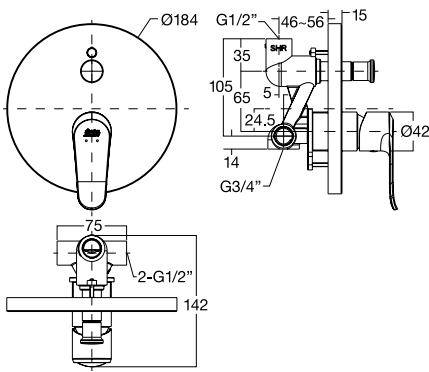

Neo Modern

Concealed Bath & Shower Mixer
With Conceal Body
FFASO721-659500BAO