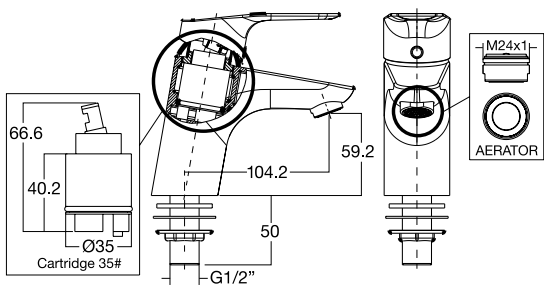

Cygnet

Mono Basin Faucet
With Pop Up Drain
FFASO306-151500BAO