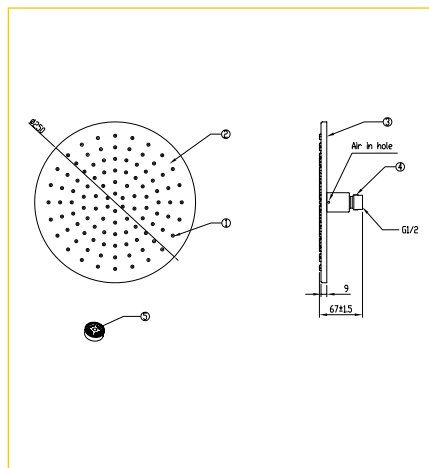

Rain Shower - Brass (Round)

Round or square, there's air in there

CHROME SHOWERHEAD

Our chrome-finished showerheads come in round shape to fit any bathroom styles. Airnergize Technology infuses air into water droplets, giving you a refreshing and full shower boost. This water-conserving showerhead also features limescale-free nozzles with just a quick rub on the showerhead.

- Less water, luxurious water performance
- Smart Limescale Cleaning
- Available in 8", 10" and 12"
- Round showerheads
 - Available in 200mm, 250mm and 300mm
- Square showerheads

Rain Shower Head

Brass With Air-In
Round 12" Without Shower Arm
FFASTS04-006500BFO