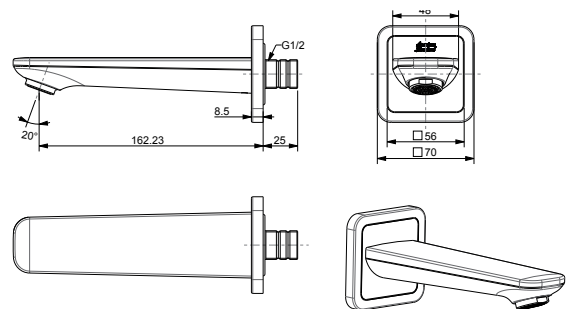

Acacia E - Milano

Bath Filler
FFAS9714-000500BFO