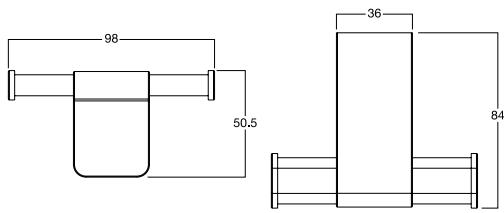

Acacia E

Acacia E

Robe Hook
FFAS1381-908500BCO