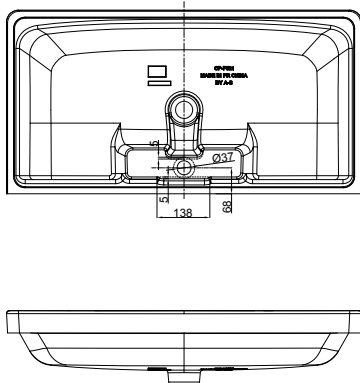

Facility

WB Countertop
CCASF521-1000410FO without hole
CCASF521-1010410FO with single hole