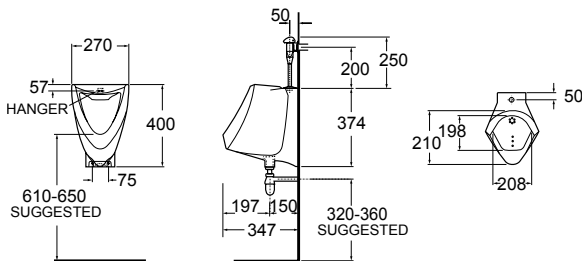

Urinals

Wall Urinal

CLO412U-6DACTUS
W347 x 270 x H400mm

(M11408, FF1-CN521G0000065, M11428 must be ordered separately)