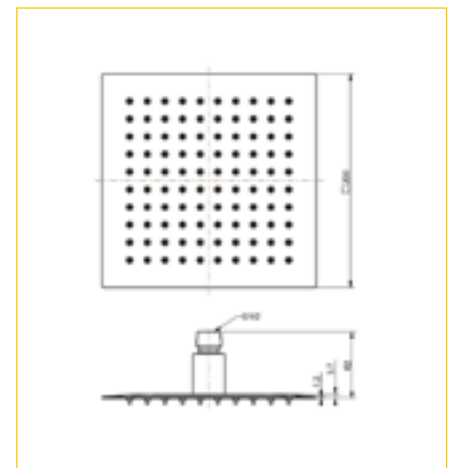

Rain Shower Head

Super Thin 200mm Square Air-in
Rain Shower Head
FFASSO32-006500BCO