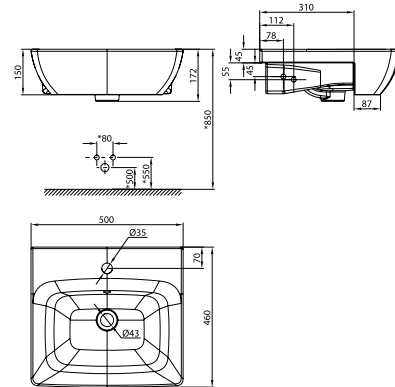

Semi Recessed Lavatory
CLO518I-6DACTLS
W455 x L556 x H215mm

Semi Counter

NEW

Signature 550mm

Semi Recessed Lavatory
CCAS0320-1010410FO

Milano

Semi Recessed Lavatory
CCASF301-1010410FO
W460 x L500 x H172mm

White