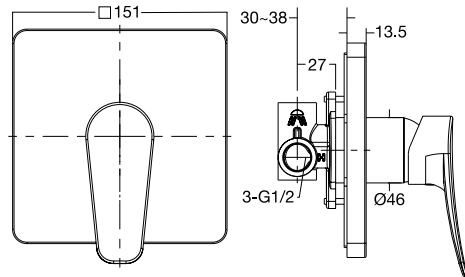

Shower Mixer

NEW

Signature

Concealed Shower Mixer
FFAS1722-709500BCO

Milano

Concealed Shower Mixer
FFAS0922-709500BFO (Control Val)
With Conceal Body

Concept Round

Mixer With Concealed Body
FFAS1422-709500BFO
With Conceal Body