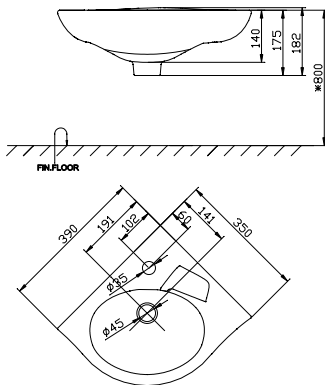

Winston

WB Wall-Hung
 CLO979I1-1MA00
 L506 x W460 x H194mm

Wheelchair Basin

Wheelchair Basin

WB Vessel
CCAS1140-1010410C0
W430 x L495 x H150mm

Corner & Floor Standing

New Codie

WB Corner
CCASO220-1010410F0
W350 x L390 x H182mm