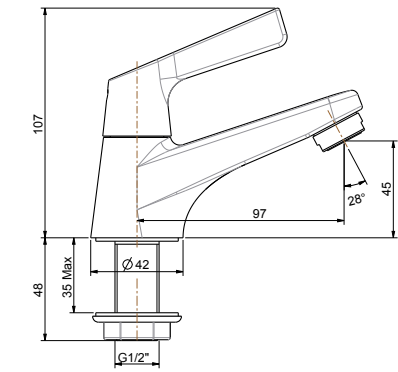

Winston Faucets

Winston

Pillar Tap (Lever Handle)
FFAST601-101500BFO