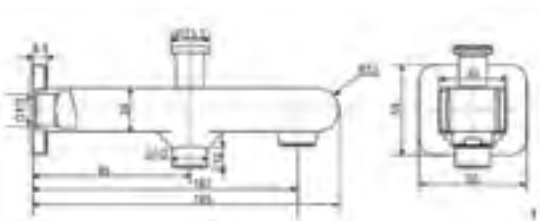

Onyx

Bath Filler
FF1-CN521X00000460