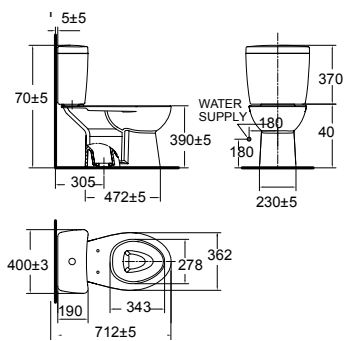

Neo Modern

Close-Coupled Toilet
 CL26305-6DACTST
 Dual Flush 3 / 4.2 L, S-trap 305 mm / P-trap 190 mm
 W376 x L710 x H792 mm

Close-Coupled Toilets

Halo

Close-Coupled Toilet
CL28930-6DAWDST
(Complete Set)
Washdown
305mm, S-Trap, 3/4.5 Litres Elongated Bowl