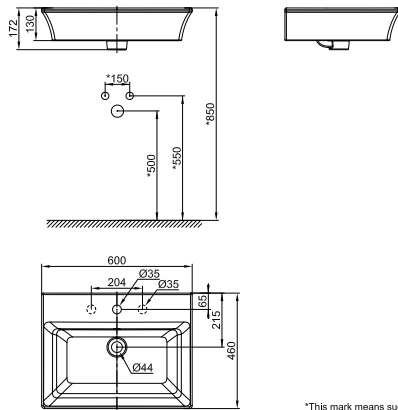

NEW

KASTELLO 600mm

Semi Recessed Lavatory
CCASF525-1010410FO

NEW

KASTELLO 600mm

Semi Recessed Lavatory, Vessel Basin (8" hole)
CCASF525-1080410FO

Acacia Neo

Vessel 600mm
CCASO620-1010411AO
W460 x L595 x H185mm