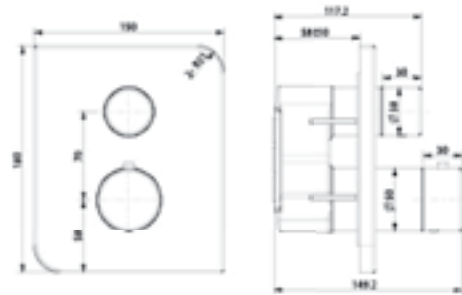

La Moda

Concealed Shower Mixer (Thermostatic) Without U-Box
FFAS0822-708500BFO
(Must order U-Box separately)