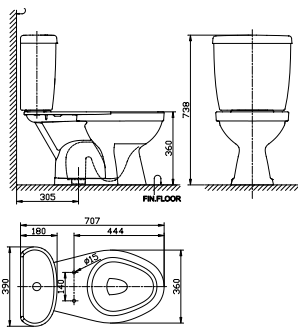

CC1-CN511P9000A505 (Rubber gasket to be ordered separately)