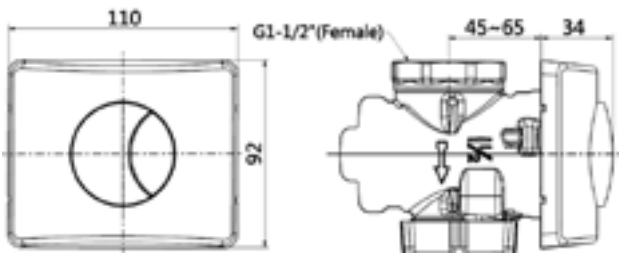

Manual Flush Valve

Concept Arc

Dual Flush Valve 40mm
FFAS9808-000500BA0