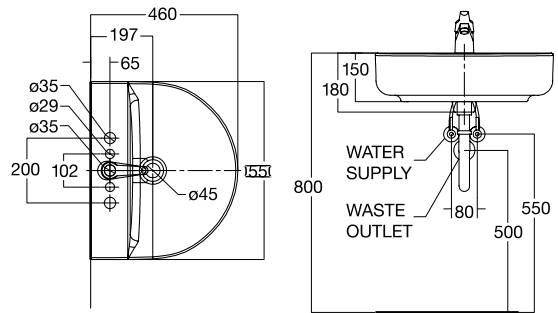

Wall-Hung Lavatory
CLO5071-6DACTLWW
W400 x L600 x H170mm

Wall-Hung

Cygnet

Pedestal Lavatory
CCAS1511-1010410FO (Basin)
W461 x L550 x H488mm

Concept D

Wall-Hung Lavatory
CLO553I-6DACTLW
W460 x L550 x H180mm