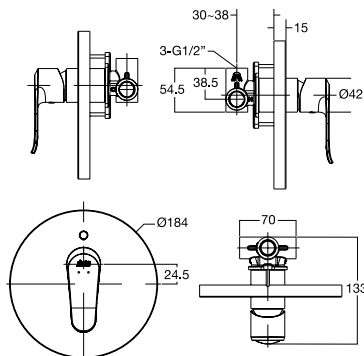

Neo Modern

Concealed Shower Mono
FFAS0722-709500BFO
With Conceal Body