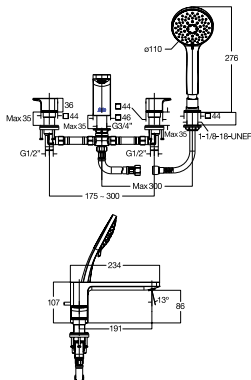

Acacia E

Exposed Bath & Shower Mixer
FFAS1311-602500BFO
Exposed Bath & without Shower Mixer
FFAS1311-602500BFO
Included Components: Hand Shower

Milano

Exposed Bath & Shower Mixer With Shower Kit
 FFAS0911-602500BFO
 Exposed Bath & Shower Mixer Without Shower Kit
 FFAS0911-602501BFO
 Included Components: Hose, 3-Function Hand Shower, Swivel Hose Connector