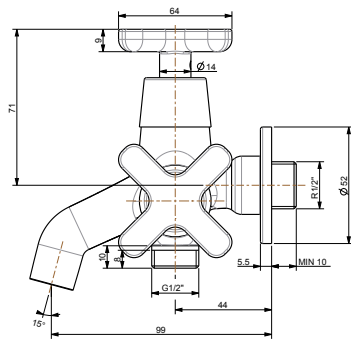

Winston

B&S Tap (Cross Handle)
FFAST703-601500BFO