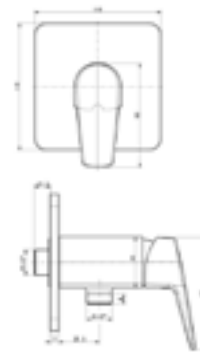

Shower Mono

NEW

Signature

Exposed Shower Mono
FFAS1726-701500BA0

Simplicity Square

Exposed Shower Mono
FFAS1526-701500BFO

Neo Modern

Concealed Shower Mono
FFAS0722-709500BFO
With Conceal Body