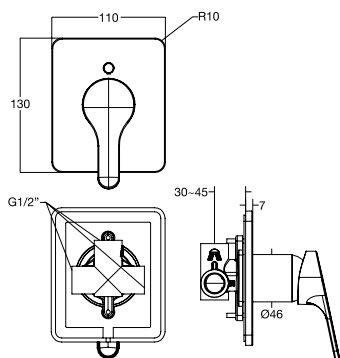

Shower Mixer

NEW

Signature

Concealed Shower Mixer
FFAS1722-709500BCO

Milano

Concealed Shower Mixer
FFAS0922-709500BFO (Control Val)
With Conceal Body

Concept Round

Mixer With Concealed Body
FFAS1422-709500BFO
With Conceal Body