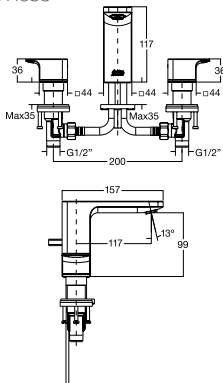

Acacia E

3-Hole Basin Mixer With
Pop Up Drain
FFAS1303-102500BFO
Included Components: Hose