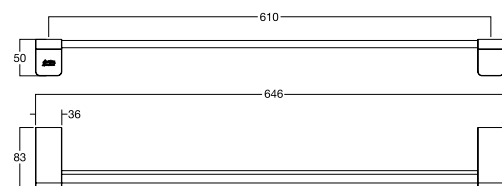

Acacia E

Towel Rack
FFAS1393-908500BCO