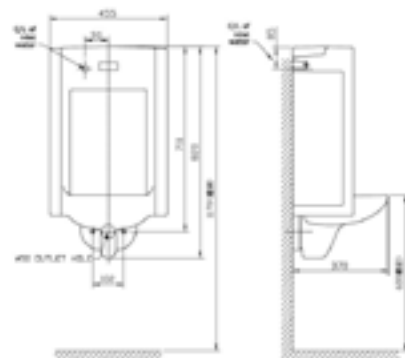

Integrated

Sensor Urinal
CCAS6506-4110410FO
W370 x L455 X H820