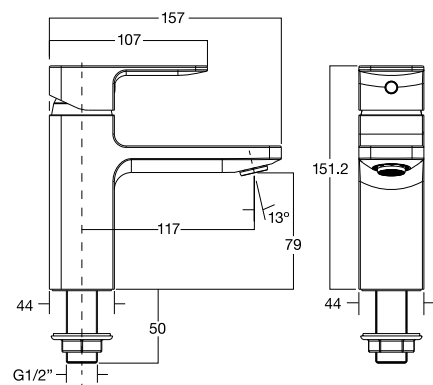

Milano

Basin Mono
FFAS0906-102500BFO
Included Components:
Flexible Hose and Brass Pop Up Drain

Neo Modern

Extended Mono Faucet
FFAS0707-101500BFO

Acacia E

Basin Mono
FFAS1306-101500BFO

Mono Faucets

Concept Square