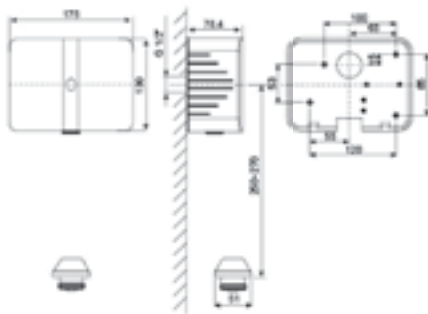

Sense Flow

Exposed Urinal Sensor
Flush Value (DC)
FFAS8609-000500BFO