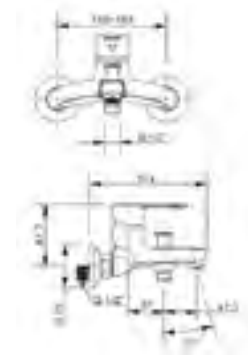

Seva Exposed

B&S Faucet
Bath&Shower Mixer
FFAS6511-6P3500BPO