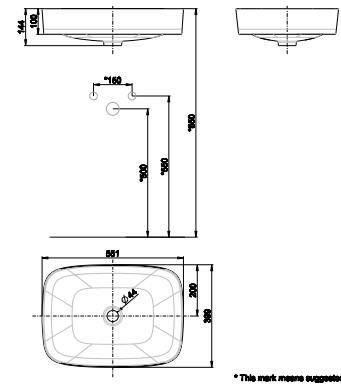

Signature 550mm

WB Above Counter
CCASO628-0000410FO