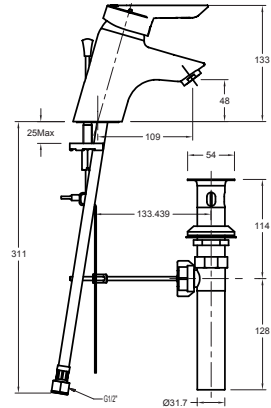

Simplicity Square

Basin Mono
FFAST506-151500BAO