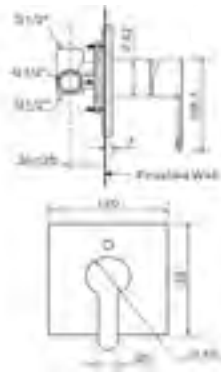

Concept Square

In Wall Shower Mixer
FFAS0422-709500BFO
With Conceal Body

Shower Mixer & Universal

Seva Concealed

Shower Mixer
FFAS6521-609500BFO

Universal Installation Box

Rough-ins/Concealed bodies
FFAS0625-000990BFO