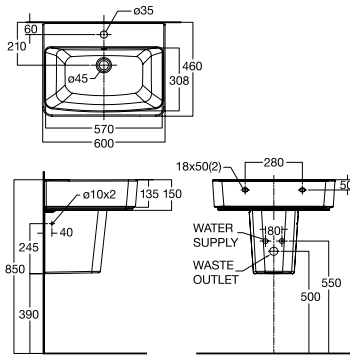

Universal

Pedestal
CL900PI1-1MA00

Semi Pedestal

Acacia E

Semi-Pedestal Lavatory
 CLO707S-6DACT (Basin)+
 CLO5071-6DACTLWW (Half Ped)
 W460 x L600 x H460mm

Active

Semi-Pedestal Lavatory
 CLO755F-6DACT (Half Ped)
 W480 x L550 x H492mm