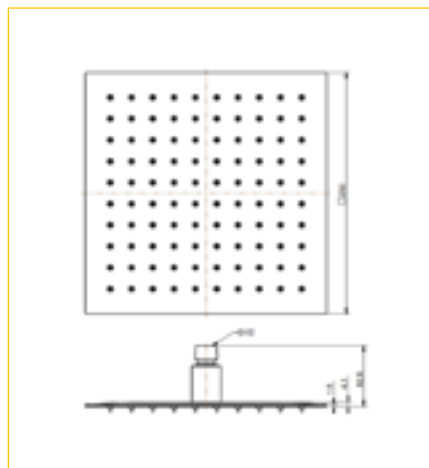

Rain Shower Head

Super Thin 250mm Square Rain Shower Head
FFASSO33-000500BCO