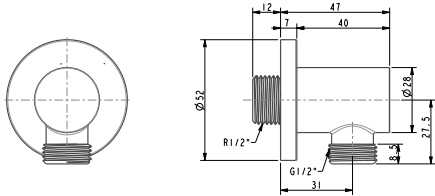

EasySET

Wall Outlet With Holder-Square
FFAS9143-000500BCO

EasySET

Wall outlet With Holder-Round
FFAS9141-000500BCO

EasySET

Wall Outlet-Square
FFAS9142-000500BCO

EasySET

Wall Outlet-Round
FFAS9140-000500BCO