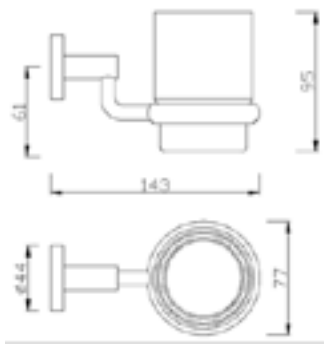

Concept Round

Glass Holder
FFAS1484-908500BFO

Concept Round

Soap Holder
FFAS1482-908500BFO