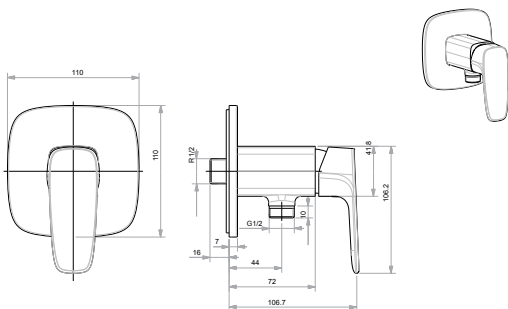

Shower Mono

NEW

Signature

Exposed Shower Mono
FFAS1726-701500BA0