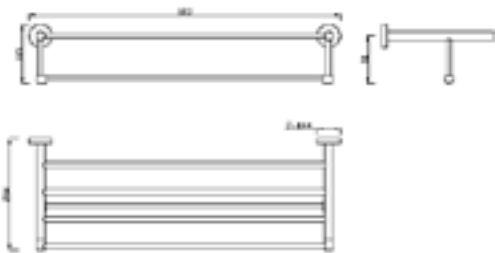

Acacia E

Soap Dish
FFAS1382-908500BCO

Acacia E

Acacia E

Robe Hook
FFAS1381-908500BCO

Concept Round

Concept Round

Towel Rack
FFAS1495-908500BFO