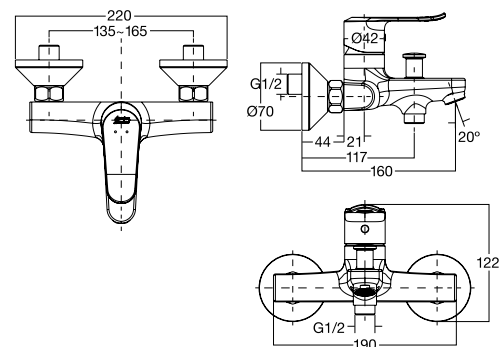

Neo Modern

Exposed Bath & Shower Mixer
Without Shower Kit
FFAS0711-651500BAO