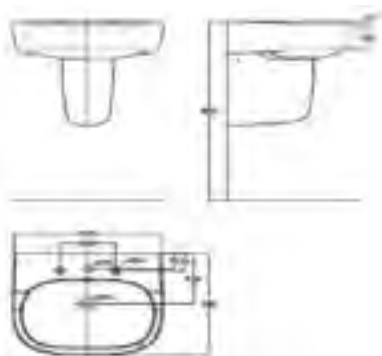

Active

Semi-Pedestal Lavatory
CLO955I-6DACTLW (Basin)+
W480 x L550 x H492mm