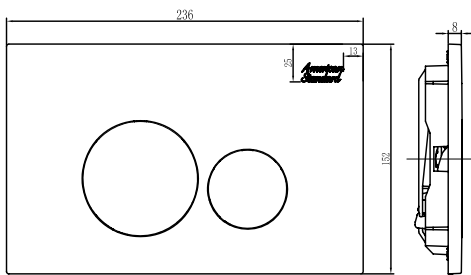

Dynamic Dots

Flush Plate Chrome Finish
FA0325AO-CH