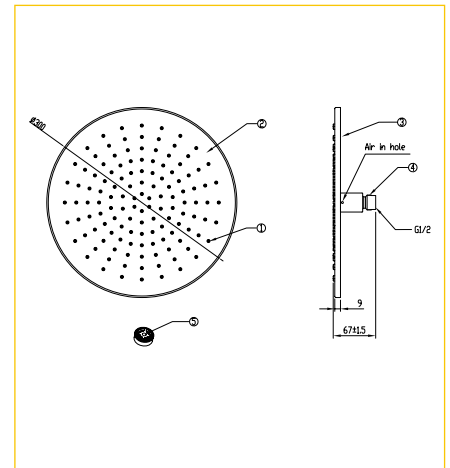

- Less water, luxurious water performance
- Smart Limescale Cleaning
- Available in 8", 10" and 12"
- Round showerheads
 - Available in 200mm, 250mm and 300mm
- Square showerheads

Rain Shower Head

Brass With Air-In
Round 12" Without Shower Arm
FFASTS04-006500BFO