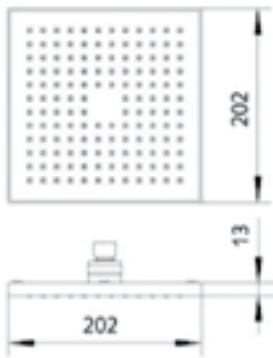

Rain Shower

202mm Round-Air Ind Chk
FFASS026-006500BCO