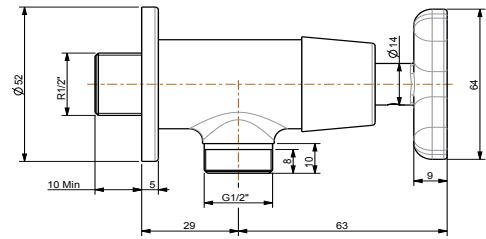

Winston

Exposed Shower Tap
(Cross Handle)
FFAST704-701500BFO