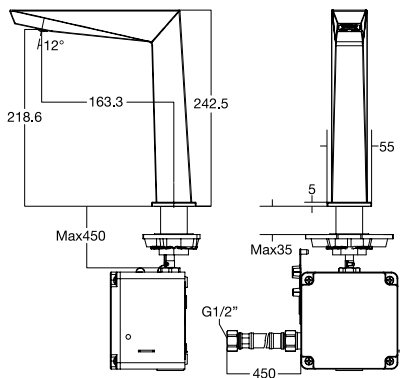

Sensor Faucet

Line Sensor - Square Extend

Extend Lava. Faucet
FFAS8510-D00500BFO (DC)
FFAS8510-A00500BCO (AC)