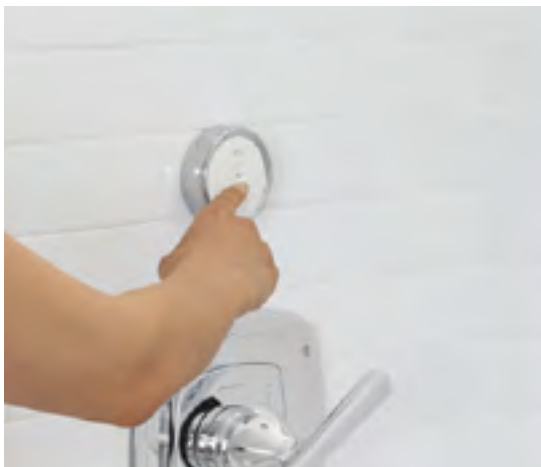

Touch

eTouch

Aquatoggle

Dock-Tite

Easy Clean

Divertpaddle