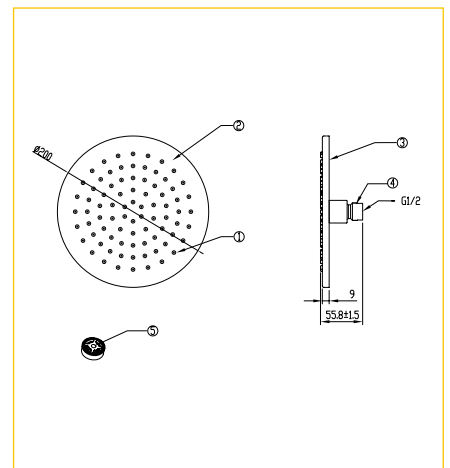

Rain Shower Head

Brass Round 8" Without Shower Arm
FFASS035-000500BFO