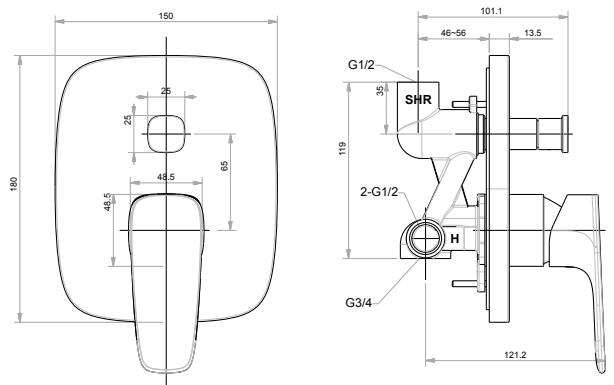

Signature

Concealed Bath & Shower Mixer
FFAS1721-609500BCO