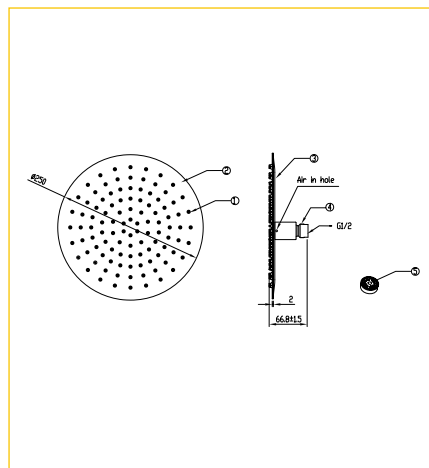

Rain Shower Head

Stainless steel with Air-in
Round 10" without Shower arm
FFASTS01-006500BFO