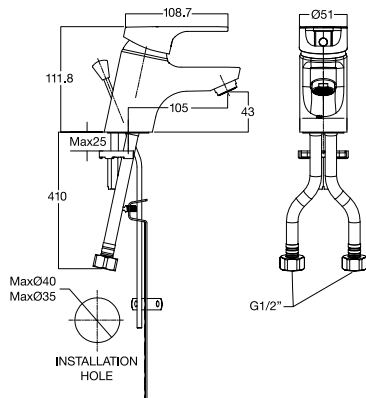

Concept Round

Basin Mixer With Pop Up Drain
FFAS1401-101500BFO