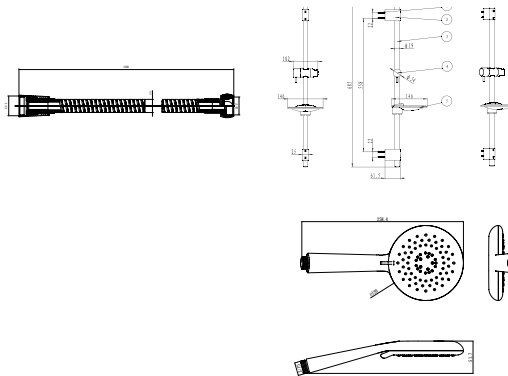

iColor Chrome Hand Shower & Hose

Slide Bar With Soap Dish
Bathroom Accessories
F40015-CHADY

Square Slide Bar

With Soap Dish, Brass
F40013-CHADY