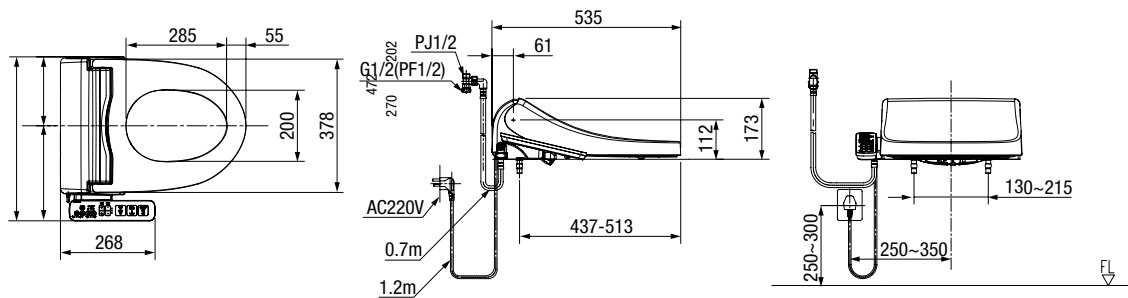

TECHNICAL DRAWING

SIAA ISO 22196 for KOHJIN
Anti-bacterial protection is certified to SIAA ISO 22196 standard.