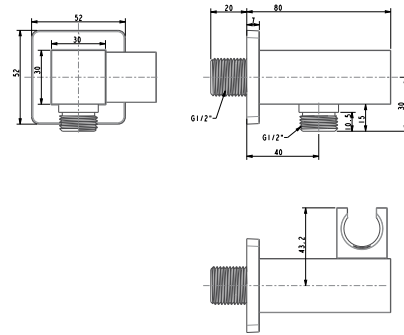

EasySET

Wall Outlet With Holder-Square
FFAS9143-000500BCO