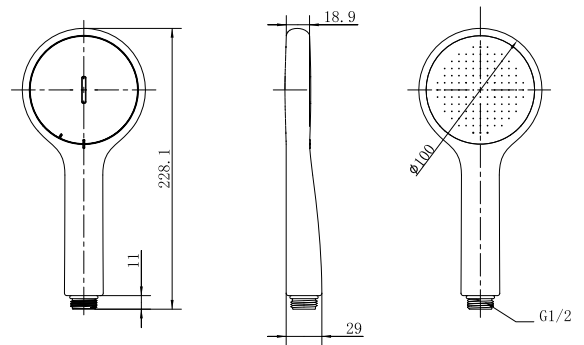

GENIE Hand Shower

W/Hose & Holder(Petal Pink)
FFASS506-000560BA0