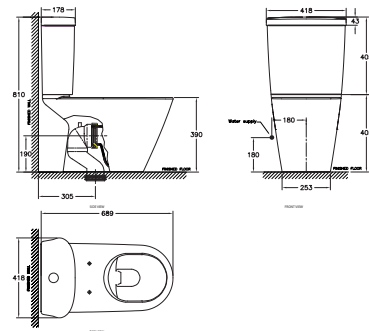

Tonic

Close-Coupled Toilet
CL21030-6DACTST
(Complete Set)
Washdown
TONIC NEW WAVE CC 3/4.5L SLOW SC RD TANK