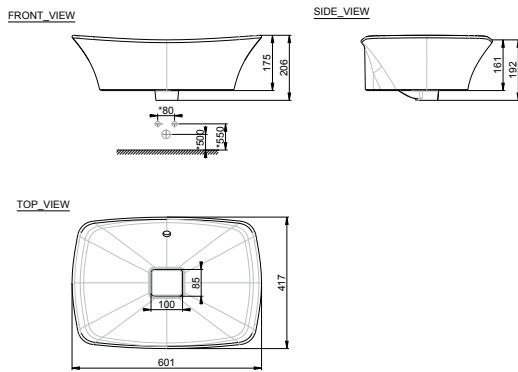

IDS Natural 600mm

WB Above Counter
CCASF644-0900410FO
W 450 x L 600 x H 140mm

Nobile Vessel 550mm

WB Above Counter
CCASF616-0000410FO
W 465 x L 550 x H 175mm

Above Counter/Vessel

La Moda

Vessel
CCASF602-1000410FO
W470 x L600 x H175mm