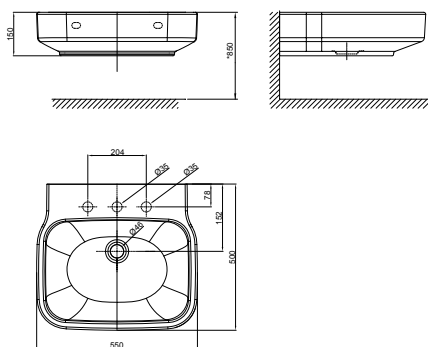

Aqualyn

WB Countertop
CLO4761-6DACTLT
W440 x L522 x H194 mm

Above Counter/Vessel

IDS 550mm

WB Above Counter
CCASF628-0900410FO
W x L 550 x H mm

Luxus 600mm

WB Above Counter
CCASO428-1000410FO
W 418 x L 597 x H 209mm