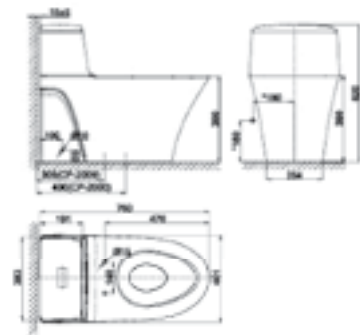

La Moda

One-Piece Toilet
CCAS2009-1120410FO (Bowl) + CCASC630-0200410CO
(Slow Closing Seat & Cover)
Double Vortex
305 mm, S-Trap, 3/4.8 Litres