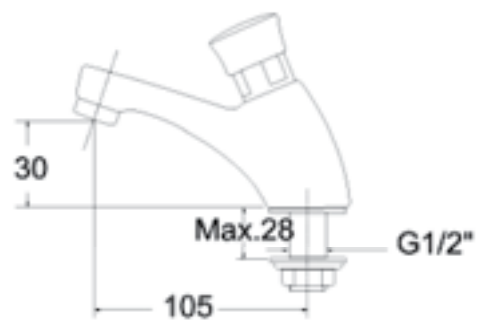

Self Closing Mono Faucets

ICY

F22410-CHACT
Self-Closing Tap

COOL

F22400-CHACTN
Self-Closing Tap

FROST

FFAS4609-101500BFO
Basin Mono

NEW