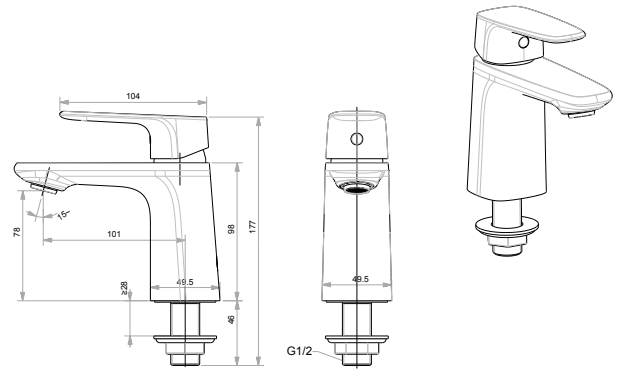

Signature

Basin Mono Without Pop-up Drain
FFAS1706-1015LOBAO