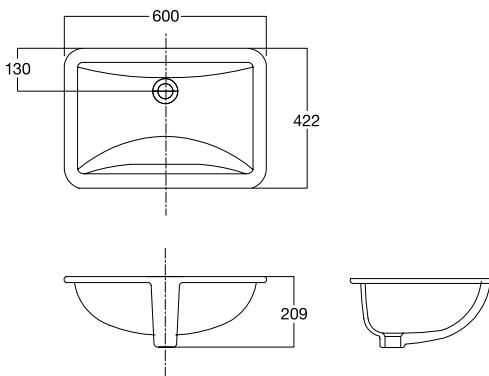

Square Thin

Square 500mm
Undercounter Lavatory
CCASF514-1000410FO
W380 x L500 x H181mm
(with 147 mm. inside depth)

Studio

Undercounter Lavatory
CLO474I-6DACTLU
W385 x L540 x H210mm

Under Counter

Activa

Undercounter Lavatory
CCASO440-1000410FO
W422 x L600 x H290mm