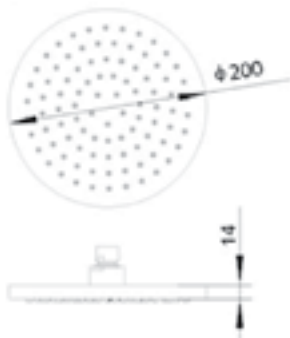

Shower Head

Rain Shower

202mm Round-Air Ind Chk
FFASS026-006500BCO

Shower Head

100mm 5-Function With Shower Arm
F40011-CHADY

Rain Shower

200mm Round-Air Ind Chk
FFASS025-006500BCO

Idyll in Wall