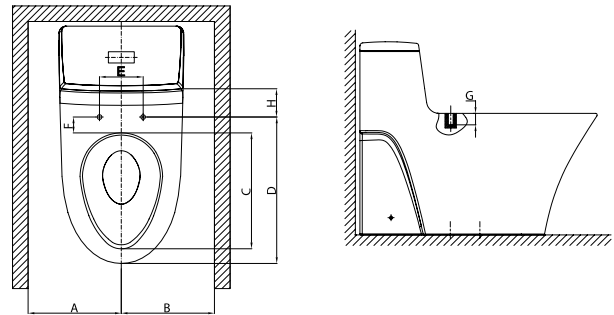

RIGHT FIT CHART

GUIDE TO FINDING THE RIGHT E-BIDET TO FIT YOUR AMERICAN STANDARD (OR OTHER BRANDED) TOILET

	Pristine E-bidet
Between mounting holes and front of bowl (D)	$437\text{mm} \leq D \leq 500\text{mm}$
Between mounting holes (E)	$130\text{mm} \leq E \leq 215\text{mm}$
Between tank and mounting holes (H)	$H \geq 25\text{mm}$
Between centre of rim and outside of bowl (A & B)	$A \geq 270\text{mm} \quad B \geq 195\text{mm}$
Between front and back of rim (C)	$334\text{mm} \leq C \leq 396\text{mm}$
Between mounting holes and back rim (F)	$F < 110\text{mm}$
Depth of mounting holes (G)	$G \geq 50\text{mm}$ (blind hole)

Chart Legend: ✓✓✓ Best Match   ✓✓ Good Match   ✓ Basic Match