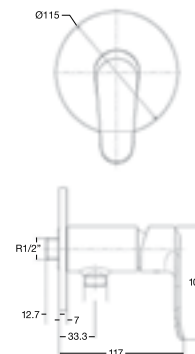

Neo Modern

Exposed Shower Only Faucet
FFAS0726-701500BFO
Included Components: Hand Shower