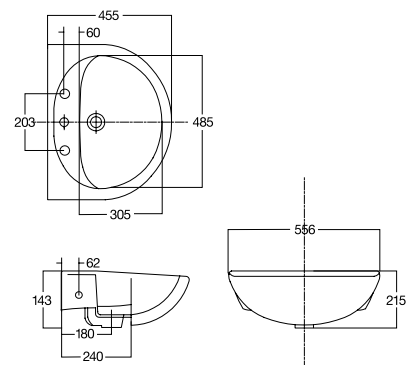

Paramount

Semi Recessed Lavatory
CLO518I-6DACTLS
W455 x L556 x H215mm