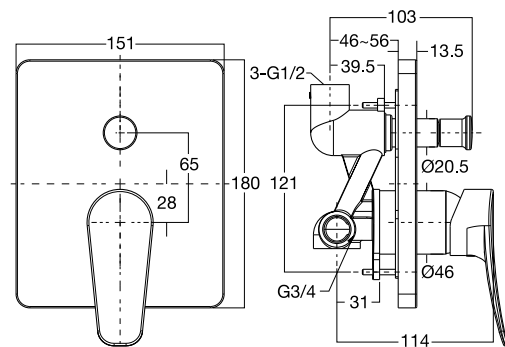

Milano

Concealed Bath & Shower Mixer
(With Conceal Body)
FFAS0921-609500BFO