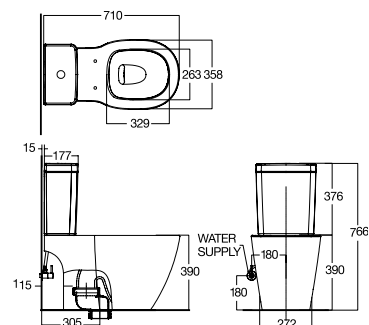

Close-Coupled Toilet
 CL27045-6DACTST
 (Complete Set)
 Washdown
 305mm, S-Trap, 3/4.5 Litres Round Bowl

Concept D

Close-Coupled Toilet
 CL27055-6DACTST (Complete Set)
 Washdown
 305mm, S-Trap, 3/4.5 Litres Round Bowl