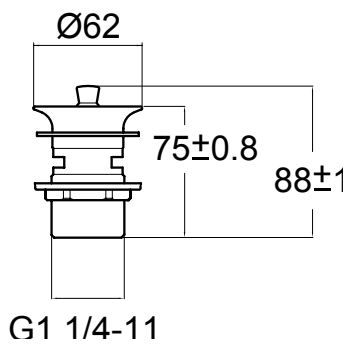

Waste & Overflow

Waste & Over Flow

F78007-CHADY