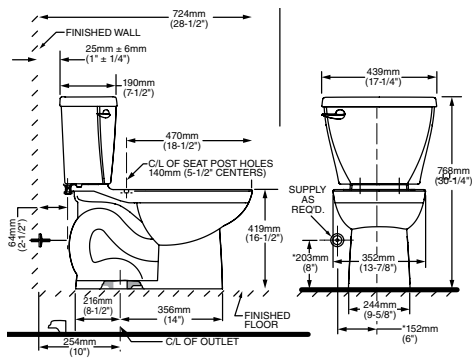

Cadet

Close-Coupled Toilet
 CL25885-6DACTST (complete set)
 SiphonMax
 305 mm, S-Trap, 4/6 L Dual Flush Elongated Bowl

Becca

Close-Coupled Toilet
 CL25915-6DAWDPT
 Wash Down
 305mm, S-Trap, 3/6 litres with plastic connector or
 190mm, P-Trap, 3/6 litres Elongated Bowl