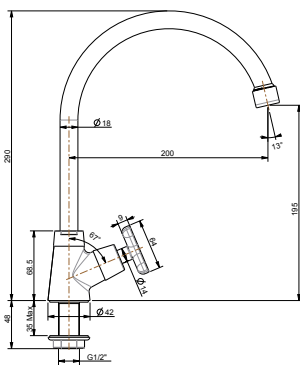

Winston

Deck Mounted Kitchen Tap
(Cross Handle)
FFAST706-501500BFO