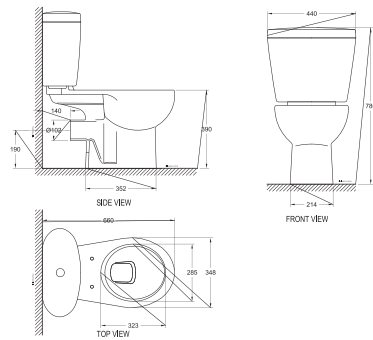

Cadet

Close-Coupled Toilet
 CL25885-6DACTST (complete set)
 SiphonMax
 305 mm, S-Trap, 4/6 L Dual Flush Elongated Bowl

Becca

Close-Coupled Toilet
 CL25915-6DAWDPT
 Wash Down
 305mm, S-Trap, 3/6 litres with plastic connector or
 190mm, P-Trap, 3/6 litres Elongated Bowl