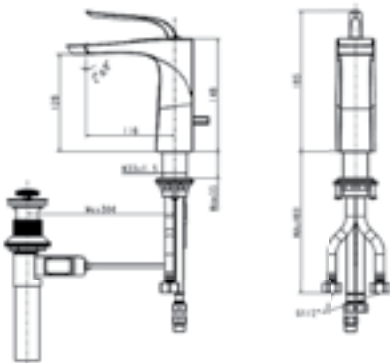

Luxus

LuXus SH Basin Faucet
FFASO101-101500BCO