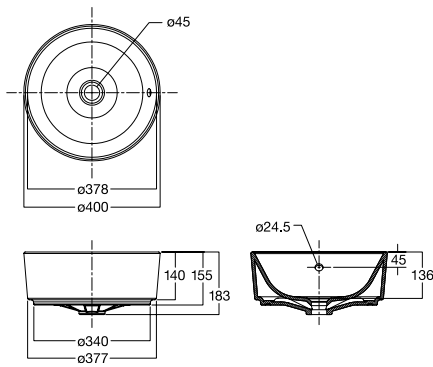

Mizu

Vessel (60 cm)
CCASF446-1010410FO
W500 x L600 x H177mm

Milano

Vessel
CCASF650-1000410FO
W369 x L548 x H162mm

Acacia E

Round Vessel
CLO509I-6DACTLA
W400 x L400 x H181mm

Mizu

Vessel (4.5 cm)
CCASF445-1010410FO
W450 x L450 x H177mm