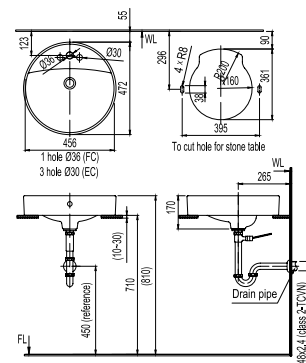

Round Vessel
CCASF605-0000410FO
W400 x L400 x H154mm

Flexio

(500mm- w/Taphole)
CLO61311-1MA00
W499 x L449 x H181mm

Concept (New Cerla)

Vessel Basin
CLO294F1-6DA10
W456 x L472 x H170mm

Semi Counter

Neo Nobile