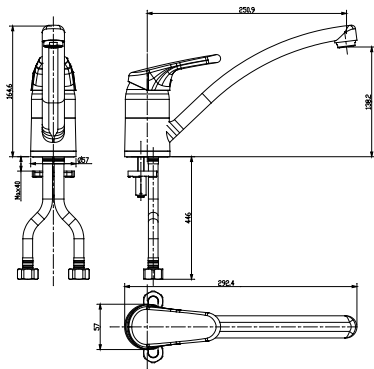

Ceraplan

Semi Recessed Lavatory
CCAS0320-1010410F0