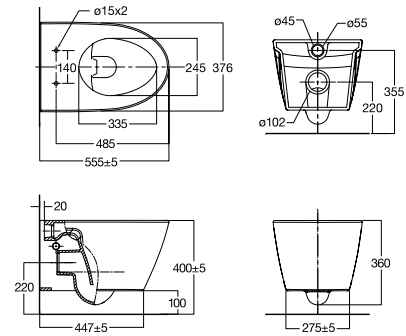

Acacia E

Wall-Hung Toilet
CL3119B-6DACTPT (Bowl) +
CL6117M-6D (Slow Closing Seat & Cover)
Double Vortex, 2.6/4L,
220mm, P-Trap, Elongated Bowl

Available colors: White