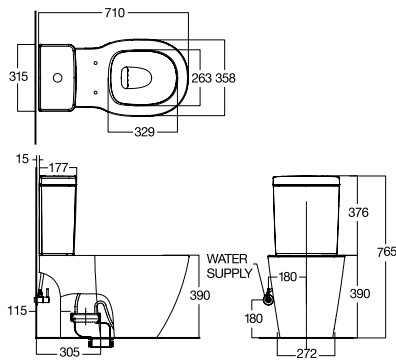

Close-Coupled Toilet
 CL27045-6DACTST
 (Complete Set)
 Washdown
 305mm, S-Trap, 3/4.5 Litres Round Bowl

Concept D

Close-Coupled Toilet
 CL27055-6DACTST (Complete Set)
 Washdown
 305mm, S-Trap, 3/4.5 Litres Round Bowl