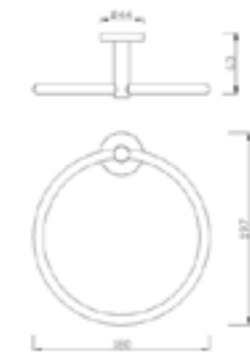

Towel Holder 60cm
FFAS1493-908500BFO

Concept Round

Paper Holder (Horizontal)
FFAS1487-908500BFO

Concept Round

Paper Holder
FFAS1489-908500BFO

Concept Round

Towel Ring
FFAS1490-908500BFO

Concept Round