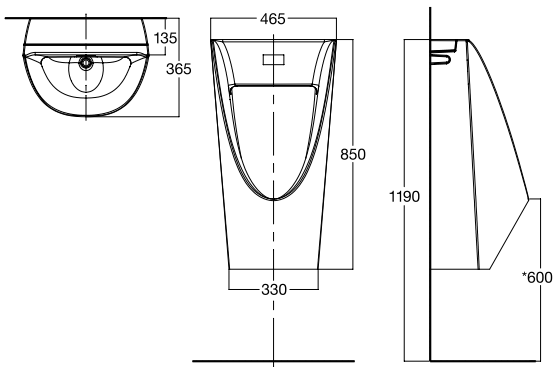

Urinals

Concept

Urinal
CCAS6507-3100410CO
W365 x L465 x H850 mm