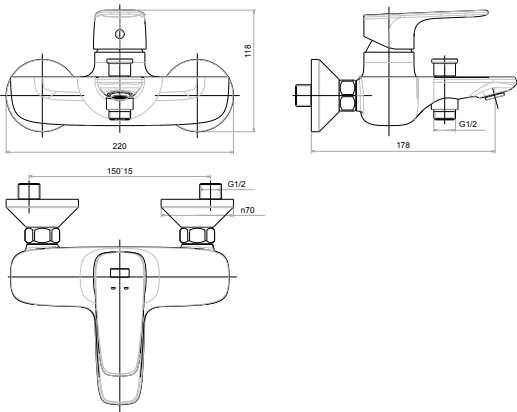

Signature

Exposed Bath & Shower Mixer
FFAS1711-609500BCO