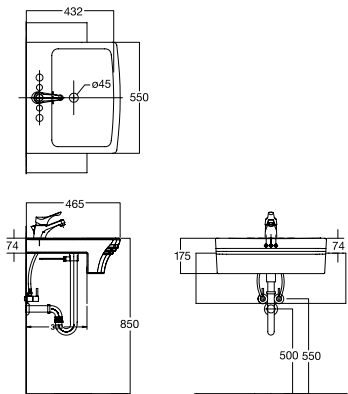

Neo Nobile

Semi Recessed Lavatory
CCASF316-1010410FO
W465 x L550 x H175mm