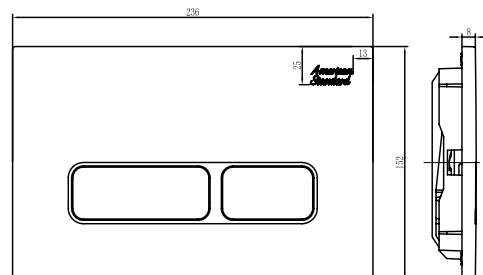

Little Square

Flush Plate Chrome Finish
FA2315AO-CH