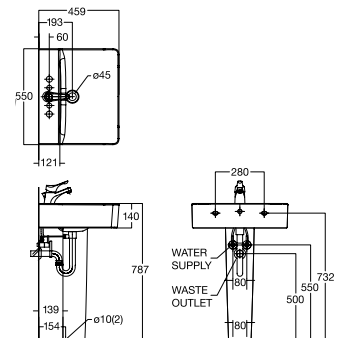

Concept Cube

Pedestal Lavatory
CCASF550-1010410FO (Basin) /
O550-WT +
CLO742F-6DAWD (Full Ped)
W460 x L550 x H787mm