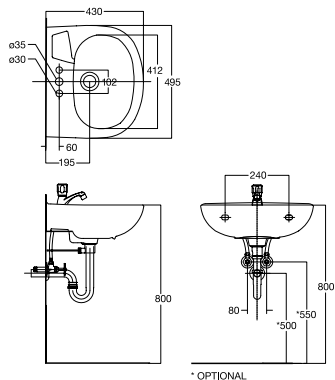

Wall-Hung

Town Square

WB Wall-Hung
CCASF479-0040410CO
W470 x L580 x H215mm

Neo Nobile

WB Wall-Hung
CCASF506-1010410FO
W235 x L498

New Codie

Round Wall-Hung Lavatory
CCASF505-1030410CO
W430 x L495 x H190mm

Acacia E