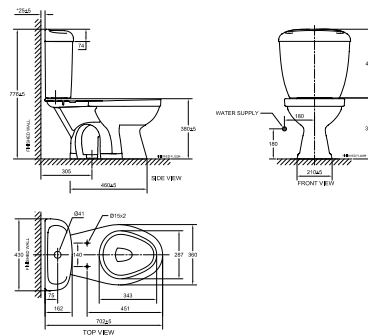

CC1-CN511P9000A505 (Rubber gasket to be ordered separately)
M11469 (FLOOR FIXING SET)