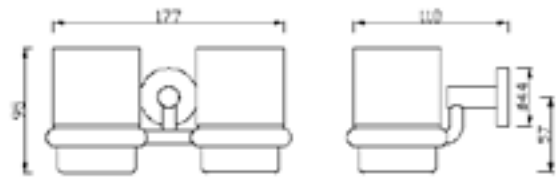

Concept Round

Concept Round

Brush Holder
FFAS1486-908500BFO

Concept Round

Double Glass
FFAS1485-908500BFO

Concept Round

Glass Shelf
FFAS1491-908500BFO

Concept Round

Paper Holder (Vertical)
FFAS1488-908500BFO