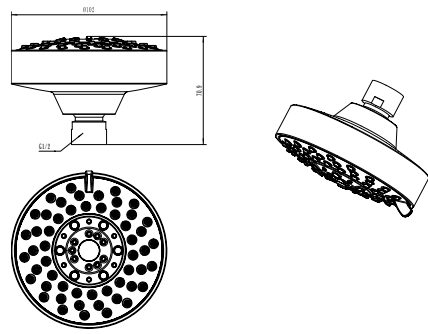

Shower Head

Rain Shower

202mm Round-Air Ind Chk
FFASS026-006500BCO

Shower Head

100mm 5-Function With Shower Arm
F40011-CHADY

Rain Shower

200mm Round-Air Ind Chk
FFASS025-006500BCO

Idyll in Wall