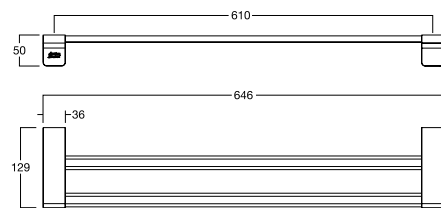

With Soap Dish, Brass
F40014-CHADY

Acacia E

Acacia E

Towel Shelf
FFAS1395-908500BCO

Acacia E

Dual Towel Rack
FFAS1394-908500BCO

Acacia E

Toilet Brush
FFAS1386-908500BCO