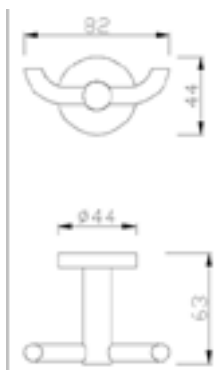

Concept Round

Glass Holder
FFAS1484-908500BFO

Concept Round

Soap Holder
FFAS1482-908500BFO

Concept Round

Double Hook
FFAS1481-908500BFO

Concept Square

Concept Square