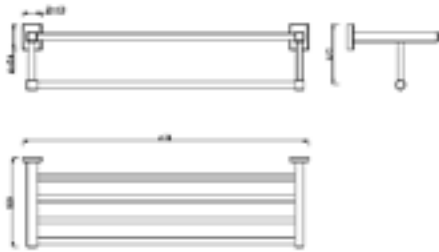

Concept Square

Concept Square

Towel Rack
FFASO495-908500BFO