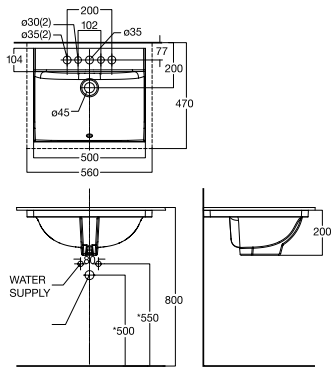

WB Semi Counter
CCASF307-1010410FO
L450xH130mm

Under Counter

Concept Cube

Undercounter Lavatory
with deck hole
CLO4511-6DAWDLU
W470 x L560 x H200mm

Square Thin

Square 600mm
Undercounter Lavatory
CCASF513-1000410FO
W410 x L600 x H180mm