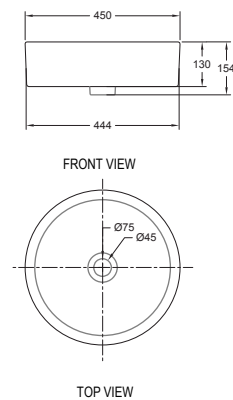

White

WB Semi Counter
CCASF307-1010410FO
L450xH130mm