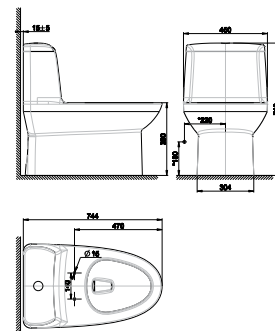

Milano

One-Piece Toilet
CCAS1830-1120410CO (Bowl) + CCASC830-0200410CO
(Slow Closing Seat & Cover)
Siphonic
305 mm, S-Trap, 3/4.8 Litres Elongated Bowl