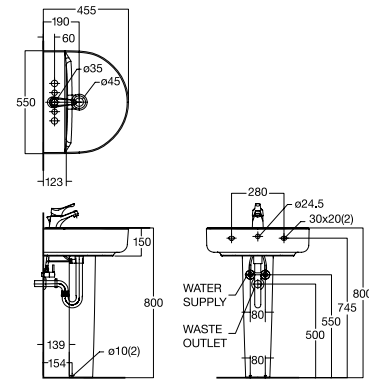

Luxus

Floorstanding Vessel
CCASF523-1000410C0
W415 x L600 x H845mm

Full Pedestal

Cygnet

Pedestal Full Lavatory
CCASF711-0000410FO
W461 x L550 x H488mm

New Codie

Full Pedestal
CLO742F-6DAWD
W455 x L550 x H800mm