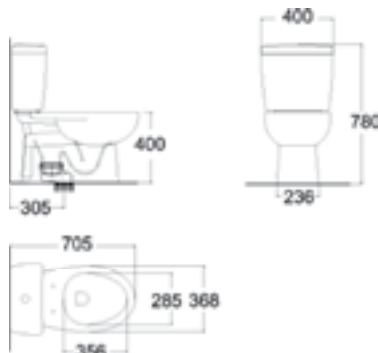

New Sibia

Close-Coupled Toilet
CL27935-6DAWDPT
Washdown
S-Trap, 305mm or P-Trap, 190mm, 3/4.5 Litres