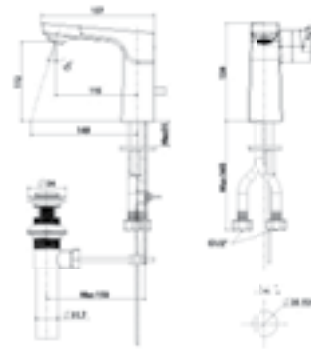

La Moda

Basin Mixer
With Pop Up
FFAS0801-101500BFO