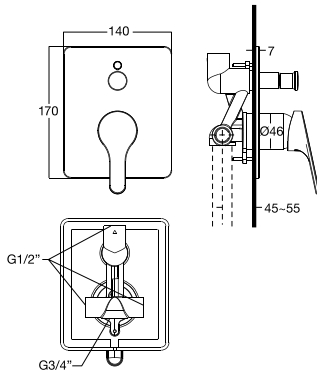

Bath & Shower Mixer

Concept Round

In Wall Bath & Shower Mixer
With Conceal Body
FFAS1420-609500BFO