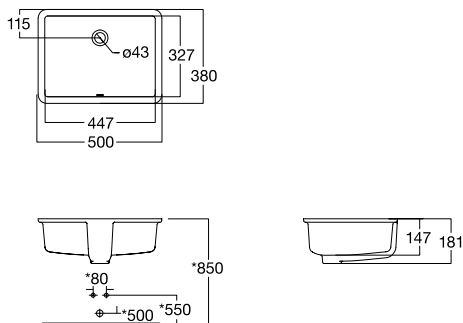

Square Thin

Square 500mm
Undercounter Lavatory
CCASF514-1000410FO
W380 x L500 x H181mm
(with 147 mm. inside depth)