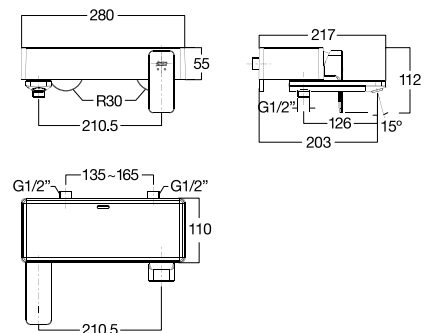

Acacia E

Exposed Bath & Shower Mixer
FFAS1311-602500BFO
Exposed Bath & without Shower Mixer
FFAS1311-602500BFO
Included Components: Hand Shower