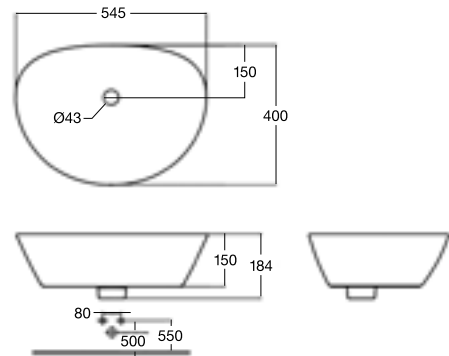

Neo Modern

Vessel
CCASF633-0000410FO
W400 x L545 x H184mm