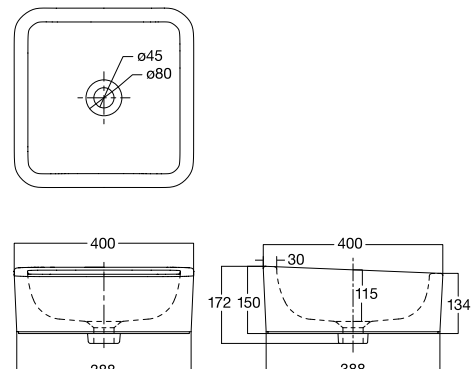

White

Square Vessel
CCASF606-0000410FO
W400 x L400 x H170mm