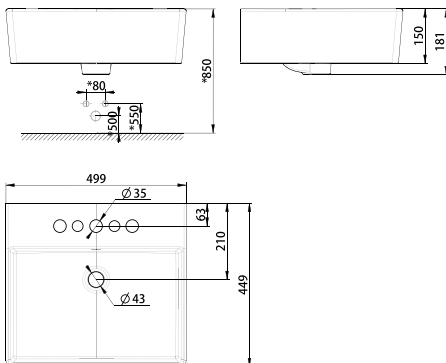

Flexio

(500mm- w/Taphole)
CLO61311-1MA00
W499 x L449 x H181mm