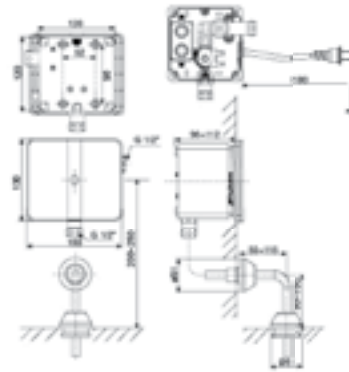

Sense Flow

Concealed Urinal Sensor
Flush Value
FFAS8614-000500BFO