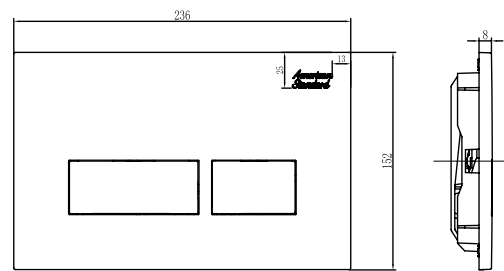

Stretch Square

Flush Plate
FA1325AO-CH