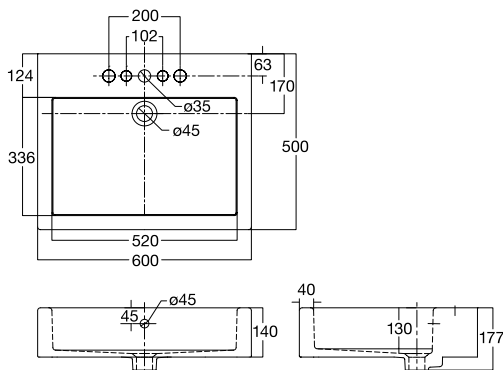

Mizu

Vessel (60 cm)
CCASF446-1010410FO
W500 x L600 x H177mm