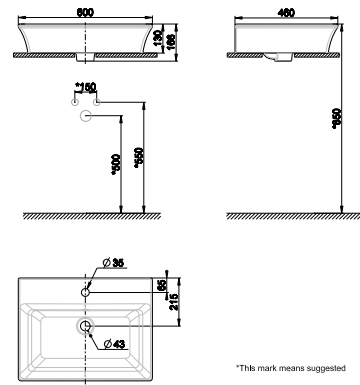

KASTELLO 600mm

Semi Recessed Lavatory
CCASF525-1010410FO