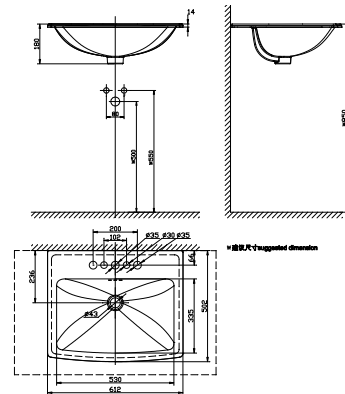

Countertop Lavatories

Facility

WB Countertop
CCASF521-1000410FO without hole
CCASF521-1010410FO with single hole

Neo Nobile

Countertop Lavatory
CCASF507-1010410FO
W465 x L550 x H175mm

Town Square

WB Countertop
CCASF407-0010410FO (Single Hole)
W470 x L580 x H215 mm
WB Countertop
CCASF407-0080410FO (3 Holes)
W470 x L580 x H215 mm