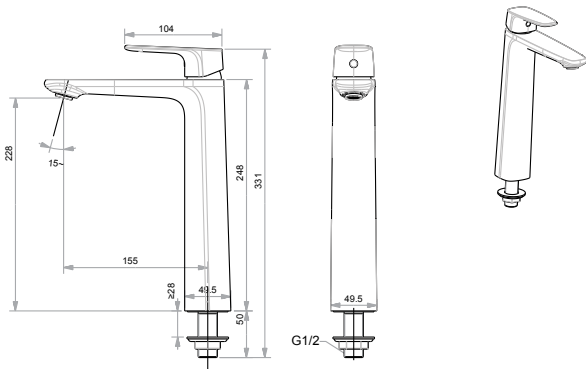

Basin Mixer Without Pop Up)
FFAST501-151500BFO

Seva

Basin Mixer
FFAS6501-102500BFO
Seva Basin Mixer Without Pop-up Drain

Mono Faucets

NEW

Signature

Extended Basin Mono Without
Pop-up Drain
FFAS1707-1015LOBAO