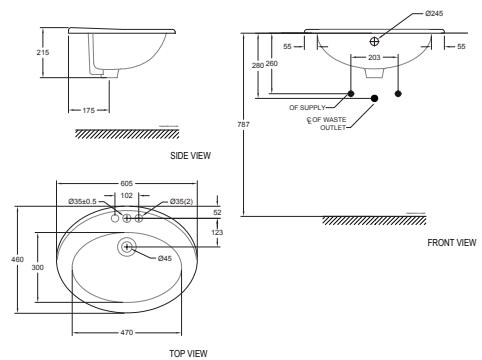

NEW

Signature 550mm

WB Countertop
CCASO420-1010410FO

Countertop Lavatories

Concept Sphere

WB Countertop
CLO4521-6DAWDLT

Ceros

WB Countertop
CLO4771-6DAWDLU
W460 x L605 x H215 mm