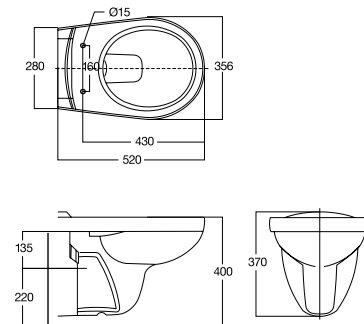

New Codie

Wall-Hung Toilet
CCAS3906-3P00410AO (Bowl)+
CCASC906-0000410AO (Slow Closing Seat & Cover)
Washdown
220mm P-Trap, 3/6 Litres Round Bowl