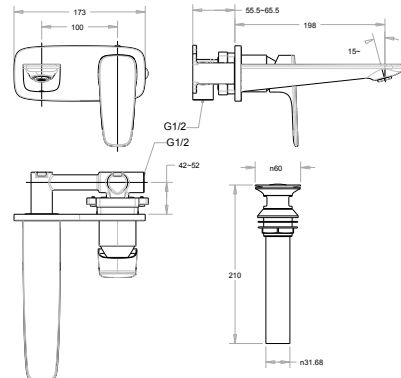

Signature

Wall Mounted Basin Mixer With Pop-up Drain
FFAS1704-1015LOBCO