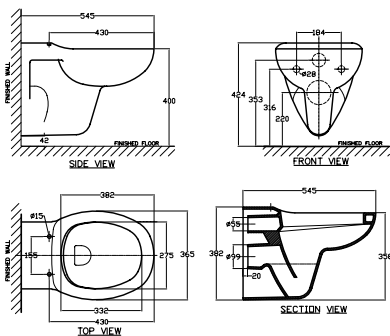

Kimera

Wall-Hung Toilet
CL3190B-6DAINSTN (Bowl)+ CL6013M-6D
(Slow Closing Seat & Cover)
Washdown
220mm P-Trap, 3/6 Litres Round Bowl