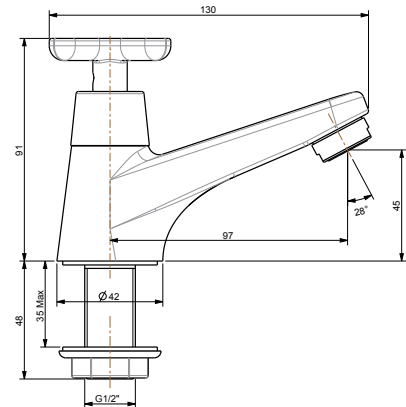

Winston

Pillar Tap (Cross Handle)
FFAST701-101500BFO