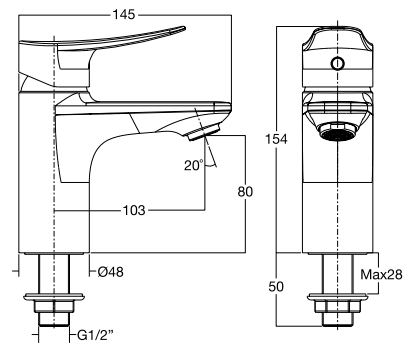

Milano

Basin Mono
FFAS0906-102500BFO
Included Components:
Flexible Hose and Brass Pop Up Drain