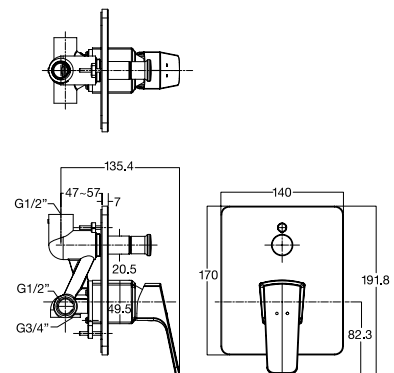

Bath & Shower Mixer

Concept Round

In Wall Bath & Shower Mixer
With Conceal Body
FFAS1420-609500BFO

Concept Square

In Wall Bath & Shower Mixer
With Conceal body
FFAS0421-659500BAO

Cygnet

Concealed Bath & Shower Mixer
With Conceal Body
FFAS0321-659500BAO