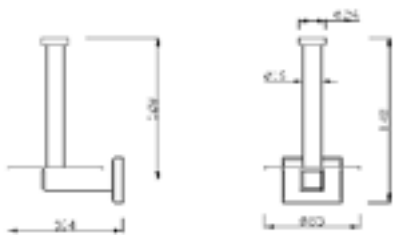

Concept Square

Paper Holder (Vertical)
FFASO488-908500BFO