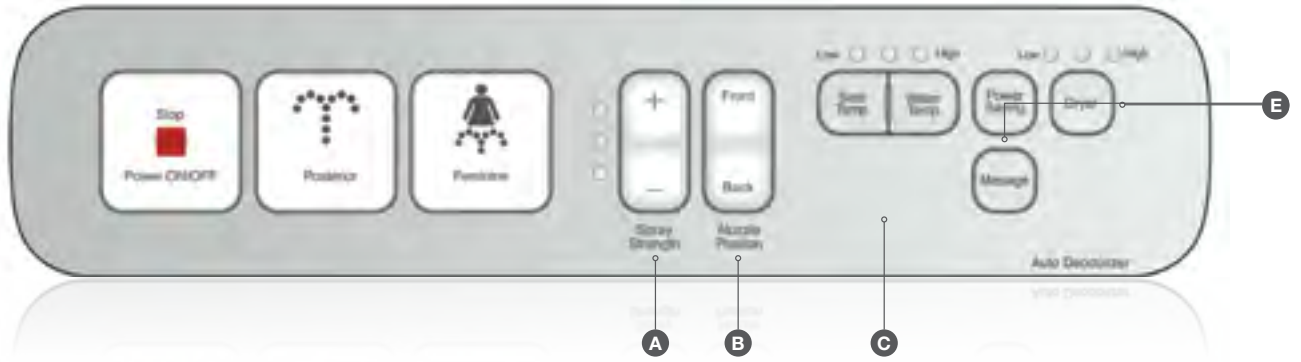

Side Panel Functions

- **A** ADJUSTABLE SPRAY STRENGTH
  Factory default is set at 3 levels, but user can set it up to 5 levels.
- **B** ADJUSTABLE NOZZLE POSITION
  With 5 levels.
- **C** ADJUSTABLE SEAT AND WATER TEMPERATURE
  With 3 levels.
- **D** ONE-TOUCH POWER SAVER
  Seat and water heating functions will stop, while cleansing and flushing will still operate (8hr).
- **E** ADJUSTABLE DRYER TEMPERATURE
  With 3 levels.

BEST MATCH CHART

PRE-SELECTED AMERICAN STANDARD TOILETS FOR A 100% FIT AND COMPATIBILITY

Collection	Type	Pristine E-bidet
Acacia Evolution	One-Piece	✓✓✓
Milano	One-Piece	✓✓✓
Neo Modern	One-Piece	✓✓✓
Cadet	One-Piece	✓✓
New Codie II	One-Piece	✓✓✓
Activa	One-Piece	✓✓✓
Active	One-Piece	✓✓✓
IDS Natural	One-Piece	✓✓✓
La Moda	One-Piece	✓✓✓
Luxus	One-Piece	✓✓✓
Yoka	One-Piece	✓✓✓
Concept Nuovo (Cube)	Close-Coupled	✓✓✓
Concept Nuovo (D Shape)	Close-Coupled	✓✓✓
Neo Modern	Close-Coupled	✓✓✓
Cygnat	Close-Coupled	✓
Winston	Close-Coupled	✓✓
Acacia E	Wall-Hung	✓✓✓