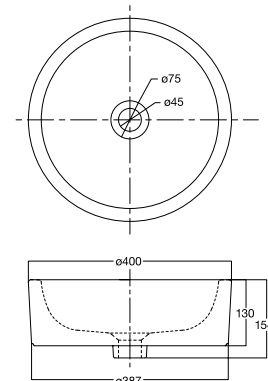

White

Round Vessel
CCASF605-0000410FO
W400 x L400 x H154mm