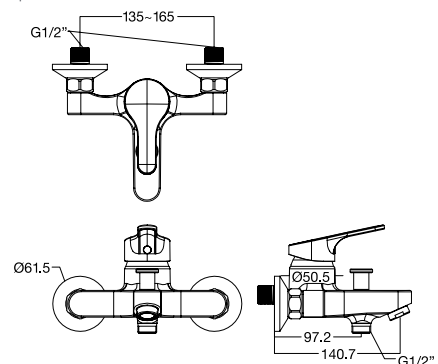

Concept Round

Exposed Bath & Shower With Shower Kit
FFAS1411-601500BFO
Exposed Bath & Shower Without Shower Kit
FFAS1411-602500BFO
Included Components: Hand Shower