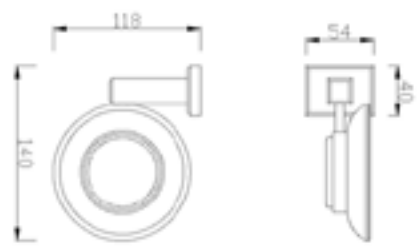

Concept Square

Soap Holder
FFASO482-908500BFO