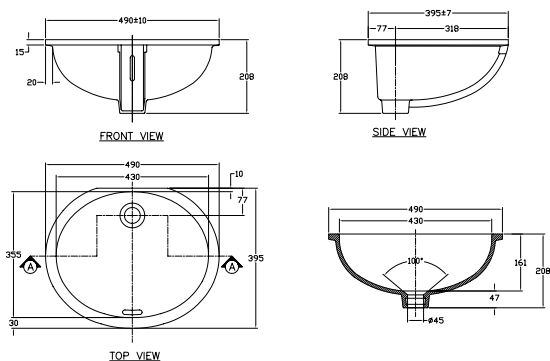

Wall-Hung

Town Square

WB Wall-Hung
CCASF479-0040410CO
W470 x L580 x H215mm

Neo Nobile

WB Wall-Hung
CCASF506-1010410FO
W235 x L498

New Codie

Round Wall-Hung Lavatory
CCASF505-1030410CO
W430 x L495 x H190mm

Acacia E