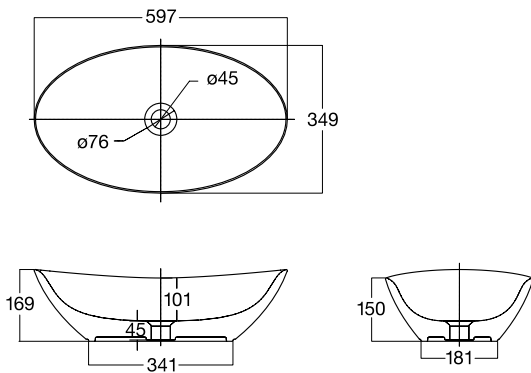

Neo Modern

Vessel
CCASF633-0000410FO
W400 x L545 x H184mm

Above Counter/Vessel

Ova Oval

Vessel
CCASF608-0000410FO
W350 x L600 x H150mm

Thin Touch

Square Vessel
CCASF611-0000410FO
W400 x L500 x H181mm
(with 145mm inside depth)