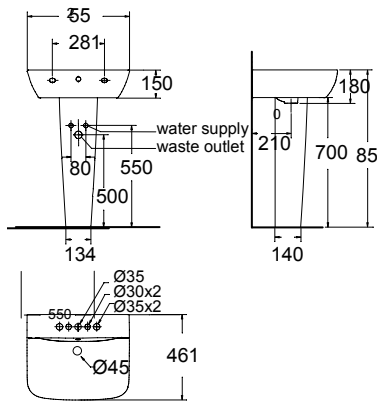

Wall-Hung Lavatory
CLO5071-6DACTLWW
W400 x L600 x H170mm

Wall-Hung

Cygnet

Pedestal Lavatory
CCAS1511-1010410FO (Basin)
W461 x L550 x H488mm

Concept D

Wall-Hung Lavatory
CLO553I-6DACTLW
W460 x L550 x H180mm