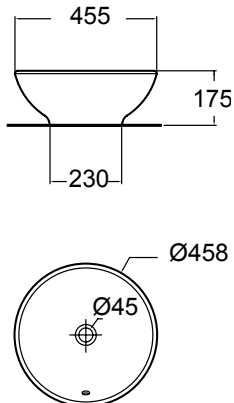

Vallo

Vessel Basin
CLO500I-6DACTLA
W458 x H175mm