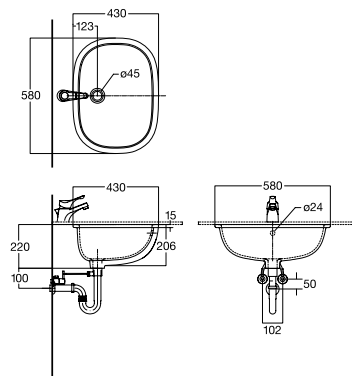

Active

Undercounter Lavatory
CCASO426-1000410FO
W430 x L580 x H220mm