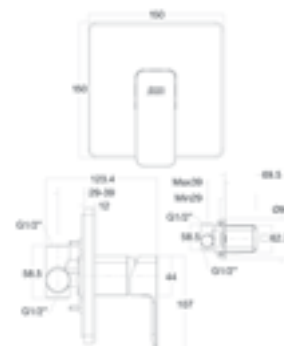

Shower Mixer

NEW

Signature

Concealed Shower Mixer
FFAS1722-709500BCO

Milano

Concealed Shower Mixer
FFAS0922-709500BFO (Control Val)
With Conceal Body

Concept Round

Mixer With Concealed Body
FFAS1422-709500BFO
With Conceal Body