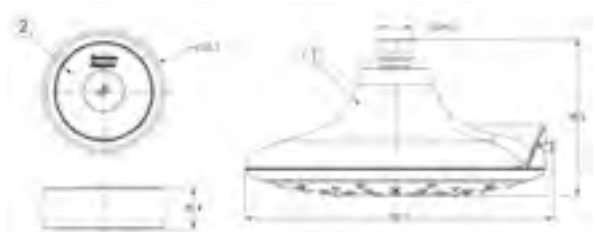

Spectra Shower Head

Spectra E-Touch

Showerhead
FFASS057-000500BC0

Spectra Touch

Showerhead
FFASS056-000500BC0

Spectra Duo

Showerhead
FFASS055-000500BC0

Rain Shower - Brass (Square)