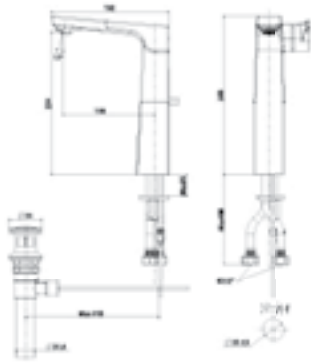

La Moda

Basin Mixer
With Pop Up Vessel
FFAS0802-101500BFO