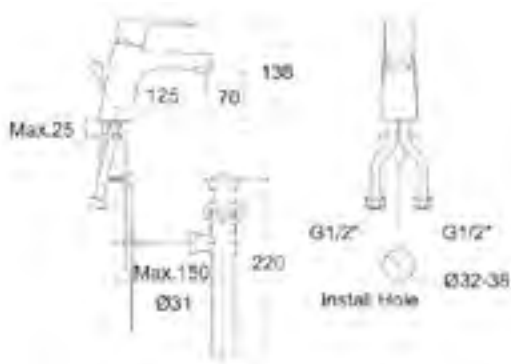

Mono Faucets

Concept Square

Single Hole
Basin Mixer
FFASO406-151500BAO