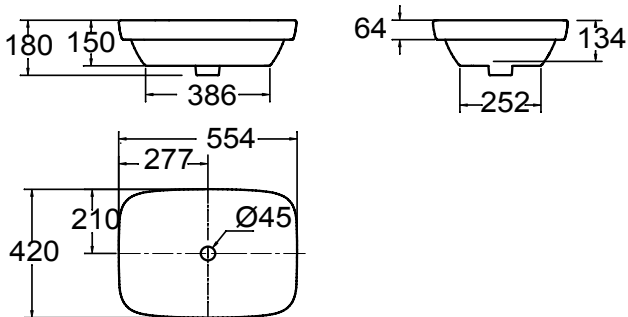

Neo Modern

Vessel
CCASF633-0000410FO
W400 x L545 x H184mm

Above Counter/Vessel

Ova Oval

Vessel
CCASF608-0000410FO
W350 x L600 x H150mm

Thin Touch

Square Vessel
CCASF611-0000410FO
W400 x L500 x H181mm
(with 145mm inside depth)