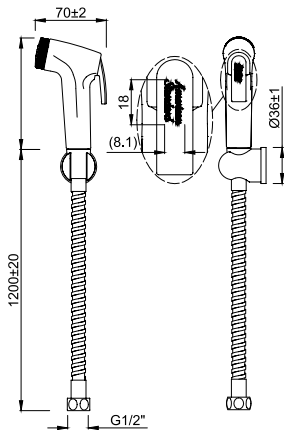

Hygiene Spray & Angle Valve

Hygiene Spray

CLTP405-CHZZ