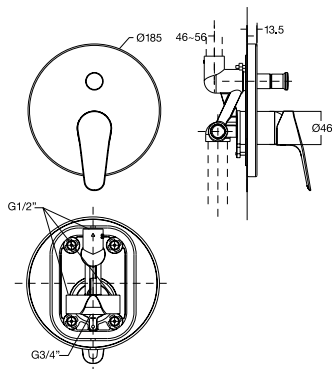

Bath & Shower Mixer

Concept Round

In Wall Bath & Shower Mixer
With Conceal Body
FFAS1420-609500BFO

Concept Square

In Wall Bath & Shower Mixer
With Conceal body
FFAS0421-659500BAO

Cygnet

Concealed Bath & Shower Mixer
With Conceal Body
FFAS0321-659500BAO