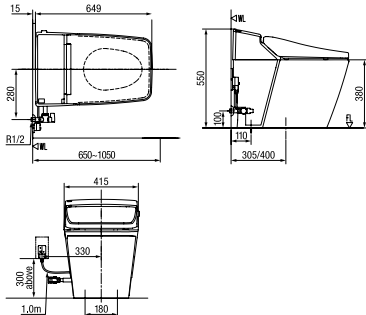

Acacia E

Back to Wall Toilet
CL3229B-6DACTCB (Bowl) +
CL6117M-6D (Slow Closing Seat & Cover)
Double Vortex, 2.6/4L
(S Trap M11453 set to be ordered separately)

Available colors: White