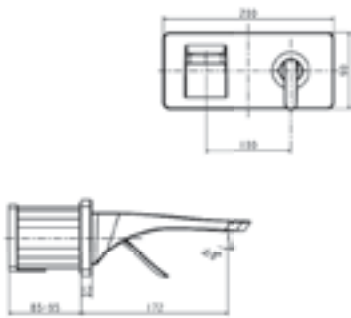

Concept Cube

Semi-Pedestal Lavatory
 CLO5521-6DACTLW (Basin) +
 CLO740S-6DACT (Half Ped)
 W460 x L550 x H430mm

Basin Mixer

Luxus

LuXus Inwall
Vessel Faucet
FFASO104-101500BCO

Luxus

SH Vessel Faucet
FFASO102-101500BCO