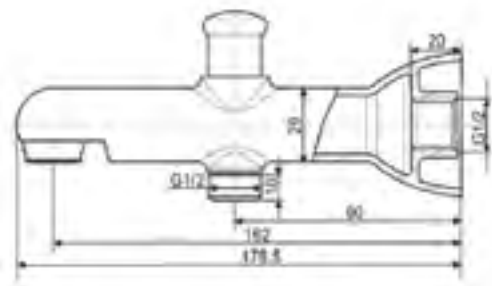

Bath Spout
FF1-CN521X00000458

Cygnet

Bath Spout
FF1-CN521X00000478

Simplicity Square

Bath Spout
FF1-CN521X00000480

Neo Modern

Bath spout
FF1-CN521X00000477
W337 x L356 x H575 mm

Floor Standing