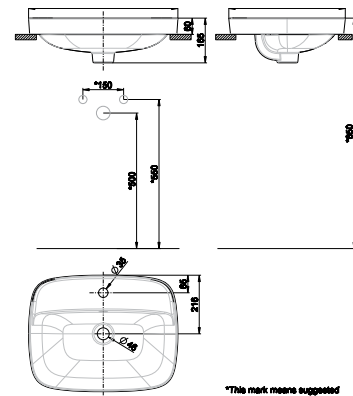

Signature 550mm

WB Countertop
CCASO420-1010410FO