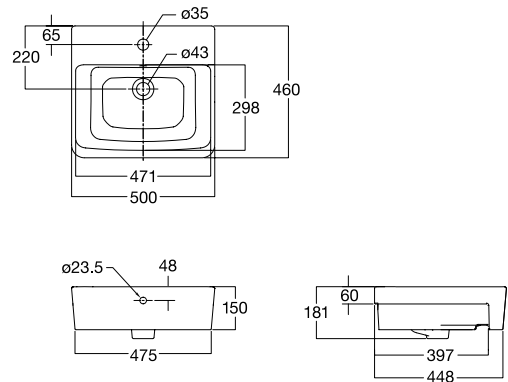

Acacia E

Semi Recessed Lavatory
CLO519I-6DACTLS
W460 x L500 x H181mm