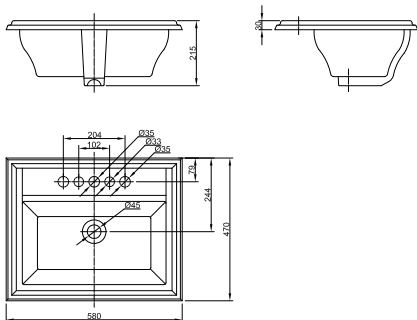

Countertop Lavatories

Facility

WB Countertop
CCASF521-1000410FO without hole
CCASF521-1010410FO with single hole

Neo Nobile

Countertop Lavatory
CCASF507-1010410FO
W465 x L550 x H175mm

Town Square

WB Countertop
CCASF407-0010410FO (Single Hole)
W470 x L580 x H215 mm
WB Countertop
CCASF407-0080410FO (3 Holes)
W470 x L580 x H215 mm