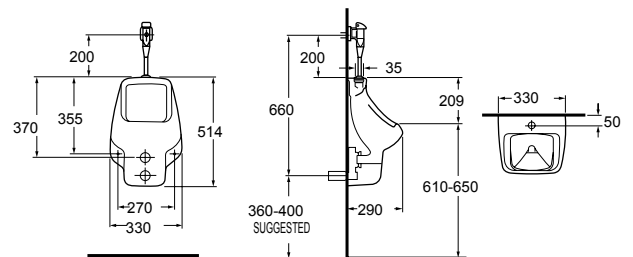

Active

Back Inlet with Sensor Flush Valve
 Top Inlet with Manual Flush Valve
 CCAS6728-3100410FO
 W300 x L340 x H570 mm

(FF1-CN521G00000065 must be ordered separately)

Penta Urinal

CL6734U-6DACTUS
 W290 x L330 x H514 mm