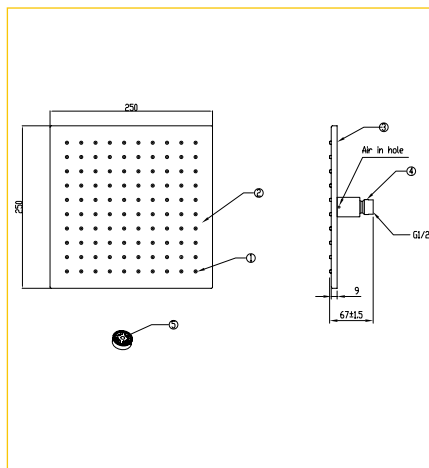

Rain Shower Head

Brass With Air-In Square 250X250mm
Without Shower Arm
FFASTS05-006500BFO