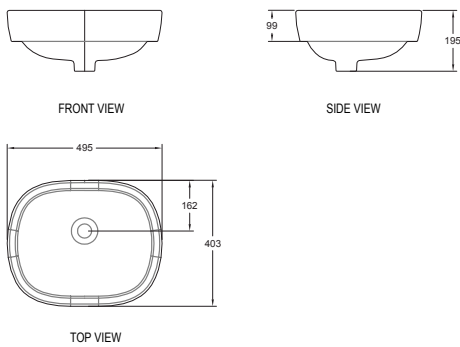

Active

WB Above Counter
CLO950I-6DACTLA
W403 x L495 x H195mm