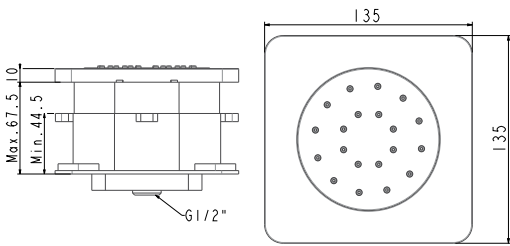

EasySET Concealed

EasySET

Body Shower
FFAS054-000500BCO