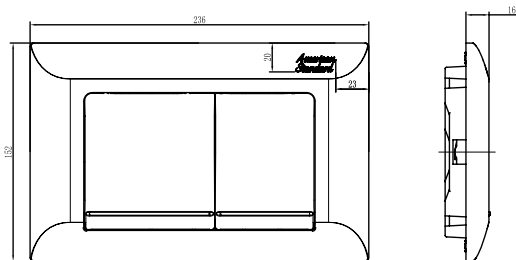

Wide Square

Flush Plate Chrome Finish
FOA1350A-ACH