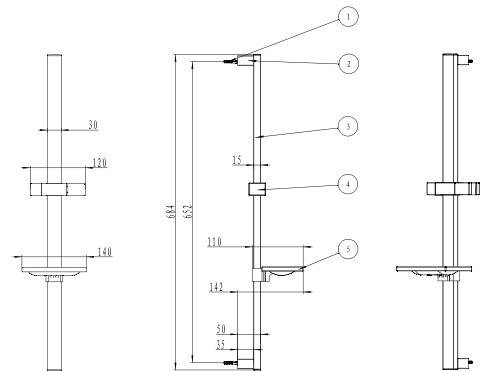

Curved Slide Bar

With Soap Dish, Brass
F40014-CHADY