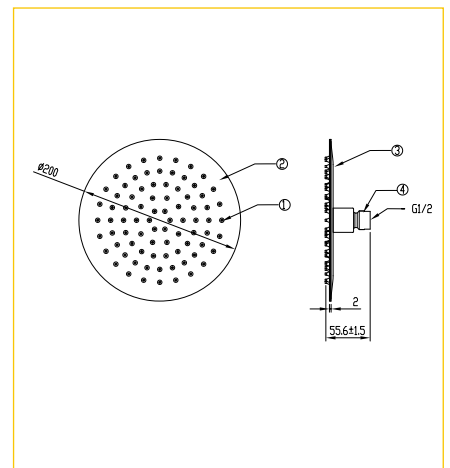

Rain Shower Head

Stainless steel
Round 8" without Shower arm
FFASS029-000500BFO