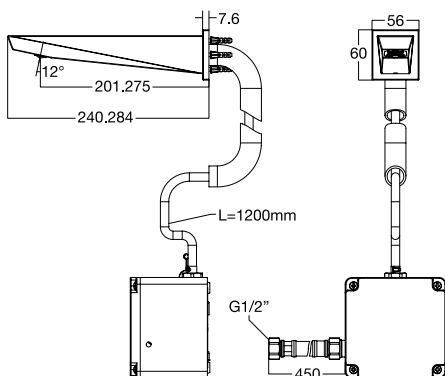

Line Sensor - Square In Wall

Wall Mounted Lava. Faucet
FFAS8511-D00500BFO (DC)
FFAS8511-A00500BCO (AC)