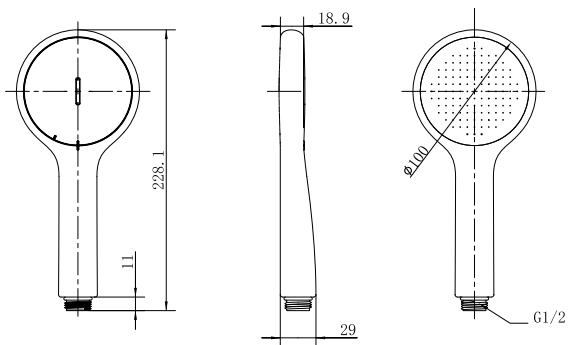

GENIE Hand Shower

W/Hose & Holder(Aquamarine)
FFASS506-000600BA0