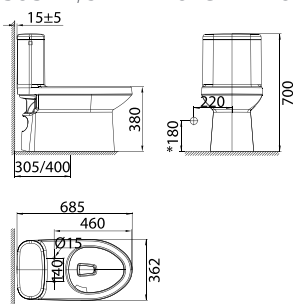

Flexio

One-Piece Toilet
C2530300-1MA21 (Bowl) +
CL6104M-6D (Seat Cover) + M11494 (S-Trap)
(S trap: 195mm-305mm) Wash Down,
305mm, S-Trap, 3/4.2 litres or 190mm, P-Trap, 3/4.2 litres
Elongated Bowl