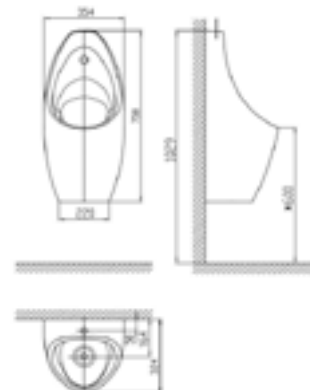

New Contour Urinal

CCAS6737-3100410FO (Top Inlet)
CCAS6737-3200410FO (Back Inlet)

Neo Modern

Urinal
 CCAS6747-3100410C1
 W337 x L356 x H575 mm

Mini Washbrook

CCAS6401-3200410FO (Top Inlet)
 (FF1-CN521G00000065, FF1-CN521F00000117
 FF1-CN521G00000173, FF1-CN521N00000008
 must be ordered separately)
 CCAS6401-3100410FO (Back Inlet)
 (FF1-CN521G00000065 must be ordered separately)