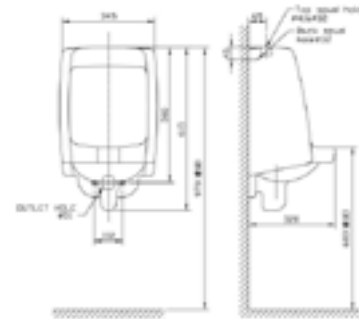

New Contour Urinal

CCAS6737-3100410FO (Top Inlet)
CCAS6737-3200410FO (Back Inlet)

Neo Modern

Urinal
 CCAS6747-3100410C1
 W337 x L356 x H575 mm

Mini Washbrook

CCAS6401-3200410FO (Top Inlet)
 (FF1-CN521G00000065, FF1-CN521F00000117
 FF1-CN521G00000173, FF1-CN521N00000008
 must be ordered separately)
 CCAS6401-3100410FO (Back Inlet)
 (FF1-CN521G00000065 must be ordered separately)