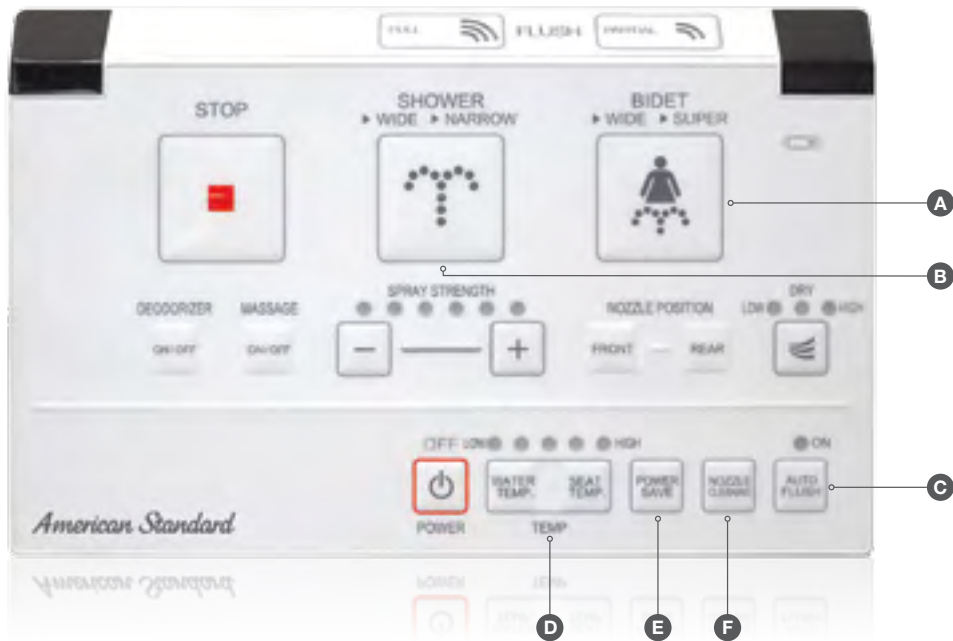

Remote Control Functions

- **A** FEMININE AIR BUBBLE SOFT CLEANSING
  Available in wide and super wide cleansing modes.
- **B** POSTERIOR CLEANSING
  Available in narrow and wide cleansing modes.
- **C** AUTO FLUSH
  Activates either partial or full flush, based on time spent on the shower toilet.
- **D** ADJUSTABLE SEAT AND WATER TEMPERATURE
  With 5 levels.
- **E** ONE-TOUCH POWER SAVER
  Seat and water heating functions will stop, while cleansing and flushing will still operate (8hr).
- **F** NOZZLE CLEANING
  Activates nozzle rinsing action.