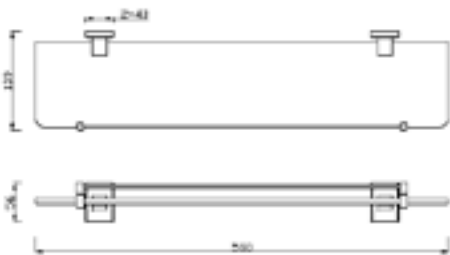

Concept Square

Concept Square

Glass Shelf With Bar
FFAS0492-908500BFO