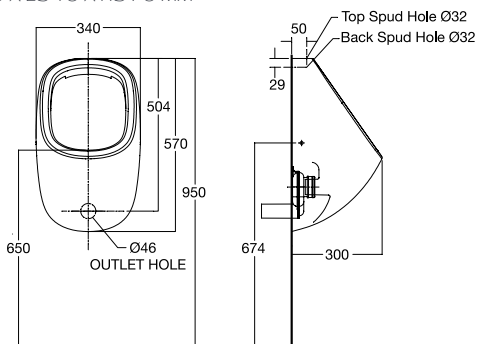

Active

Back Inlet with Sensor Flush Valve
Top Inlet with Manual Flush Valve
CCAS6728-3100410FO
W300 x L340 x H570 mm

(FF1-CN521G00000065 must be ordered separately)