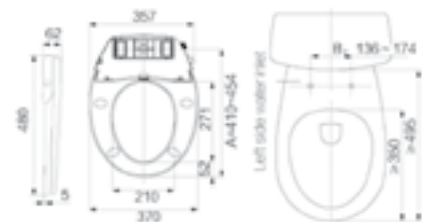

Features

ELECTRICITY FREE

No need of electricity. It's safe to use and reliable.

DUAL CLEANSING

It has dual modes: posterior and feminine, to meet different cleansing needs. It's tissue-free & hygienic.

ONE BUTTON

It has single button which makes it easily operational. User-friendly especially for children and adults.

QUICK DETACHABLE

Simply press side buttons to detach. This makes it extremely convenient for cleaning and maintaining.

SELF CLEANING

Auto flow of water makes it convenient to clean water jets after and before usage. Prevents dirt from sticking, leaving it clean and hygienic.

SUPER SLIM DESIGN

60 mm super-slim design well integrated as normal toilet sea cover.