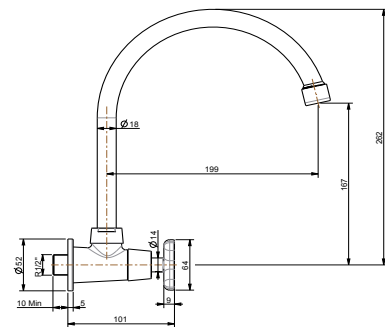

Winston

Wall Mount Kitchen Tap
(Cross Handle)
FFAST707-501500BFO