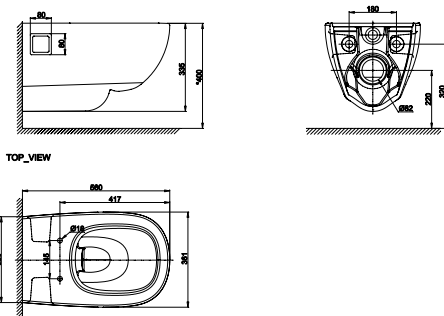

Active

Wall-Hung Toilet
CCAS3266-3100410KO (Bowl) +
CCASC266-U20U410CO
(Slow Closing Seat & Cover)
Washdown
220mm, P-Trap, 3/6 Litres Elongated Bowl

All Ceramics Available in White Color | Trap connector to be ordered separately