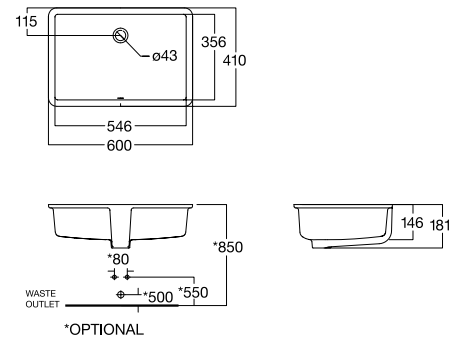

WB Semi Counter
CCASF307-1010410FO
L450xH130mm

Under Counter

Concept Cube

Undercounter Lavatory
with deck hole
CLO4511-6DAWDLU
W470 x L560 x H200mm

Square Thin

Square 600mm
Undercounter Lavatory
CCASF513-1000410FO
W410 x L600 x H180mm