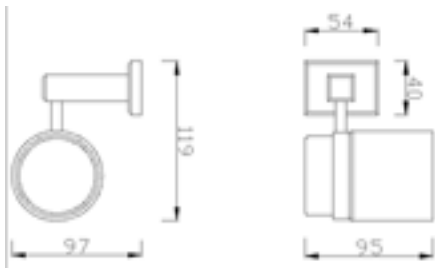

Concept Square

Glass Holder
FFASO484-908500BFO