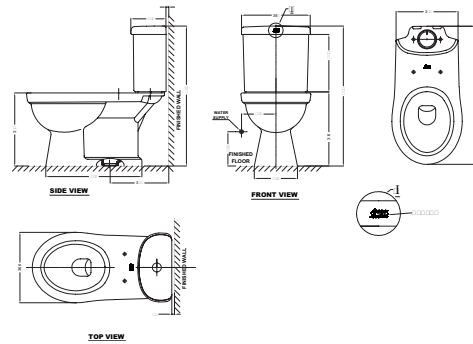

Winston

Close-Coupled Toilet
CCAS4797-0120410A0 (Tank) + CCAS3396-1120410A0 (BOWL)
+ CRTS480S-1M (Seat & Cover)