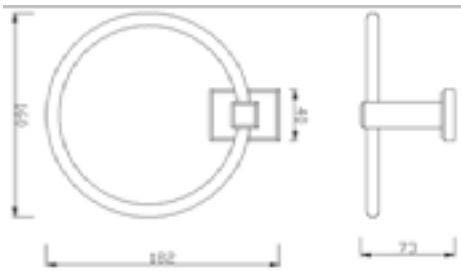

Concept Square

Concept Square

Towel Ring
FFASO490-908500BFO