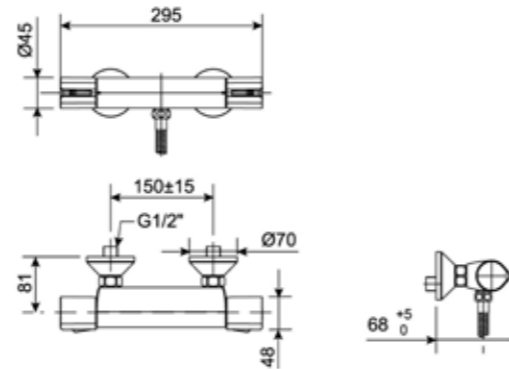

La Moda™

Active™

Active™

PRESET

Starts shower at the push of a button which is preset to your previous shower settings.

SPACECREATE

Creates extra usable space in the bathroom.

PUSH & TURN

Dial adjusts water volume easily and offers daily convenience at the push of a button.

EASYSWIVEL

Swivel spout provides space flexibility and ease of use.

THERMOCOMFORT

Provides a constant and comfortable temperature.

AIRNERGIZE

Air-infused water provides a luxurious shower experience while using lesser water.

THERMOSAFE

Safety temperature control up to 49°C, with an auto shut-off function when cold water supply fails.

WATER-SAVING

Water-saving for ecological and economical sense.

COOLSHIELD

Body of faucet stays cool and prevents scalding shocks.

EASYGLIDE

Hand shower holder that allows you to easily adjust its height, single-handedly.

EASYCLICK

An instinctive button for switching between spray modes.

DURASHINE

Shiny chrome finishing gives an enduring brilliance.

EASYCLEAN

Silicone aerator allows easy removal of limescale or dirt.

TWISTFREE

Prevents shower hose from entangling.

SAFETY LOCK

Keeps water at a safe temperature.

Note: La Moda™ and Active™ are only available in selected markets. Please check with your country's distributor.