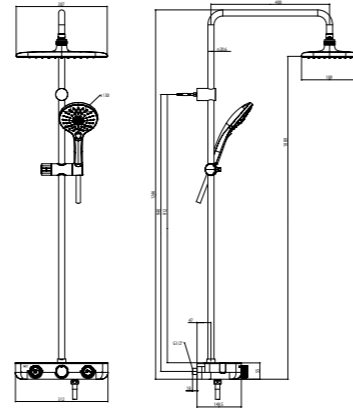

EasySET™

TEMPTACION™

La Moda™

TEMPTACION™

Note: La Moda™ and Active™ are only available in selected markets. Please check with your country's distributor.