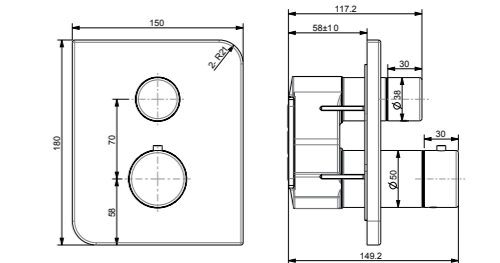

EasySET™

TEMPTACION™

La Moda™

TEMPTACION™

Note: La Moda™ and Active™ are only available in selected markets. Please check with your country's distributor.