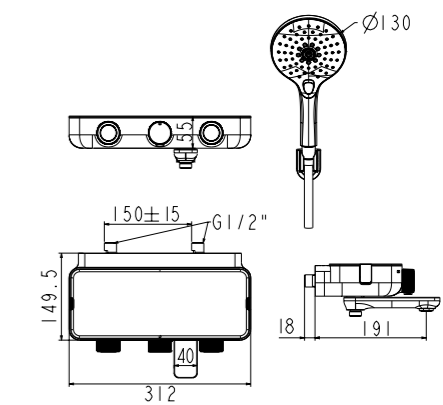

EasySET™

EasySET™ Concealed Body Shower
FFAS054-000500BCO

250mm Square Brass Rain Shower Head
FFAS038-000500BCO

RainClick 3-Function 130mm Hand Spray
FFAS9H11-000500BCO

Accessories Needed:

1. Set 1
- a) Hose, 1.5m
    FFAS9125-000500BCO
  - b) Wall Outlet With Holder
    FFAS9143-000500BCO - Square (G1/2")
    FFAS9141-000500BCO - Round (G1/2")
3. Set 2
- a) Hose, 1.5m
    FFAS9125-000500BCO
  - b) Shower Bar
    FFAS9099-000500BCO
  - c) Wall Outlet
    FFAS9142-000500BCO Square (G1/2")
    FFAS9140-000500BCO Round (G1/2")