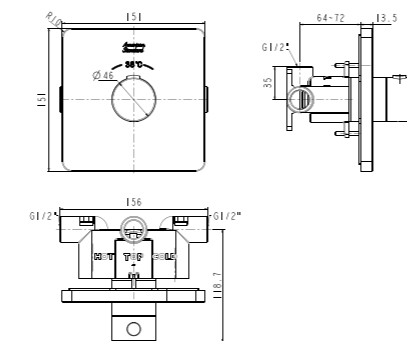

EasySET™

EasySET™ Concealed Body Shower
FFAS054-000500BCO

250mm Square Brass Rain Shower Head
FFAS038-000500BCO

RainClick 3-Function 130mm Hand Spray
FFAS9H11-000500BCO

Accessories Needed:

1. Set 1
- a) Hose, 1.5m
    FFAS9125-000500BCO
  - b) Wall Outlet With Holder
    FFAS9143-000500BCO - Square (G1/2")
    FFAS9141-000500BCO - Round (G1/2")
3. Set 2
- a) Hose, 1.5m
    FFAS9125-000500BCO
  - b) Shower Bar
    FFAS9099-000500BCO
  - c) Wall Outlet
    FFAS9142-000500BCO Square (G1/2")
    FFAS9140-000500BCO Round (G1/2")