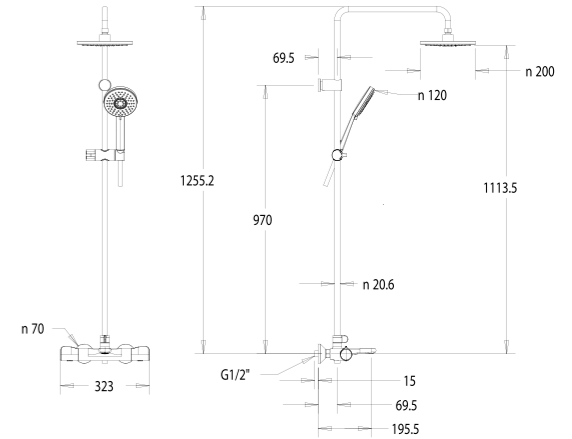

TEMPTACION™