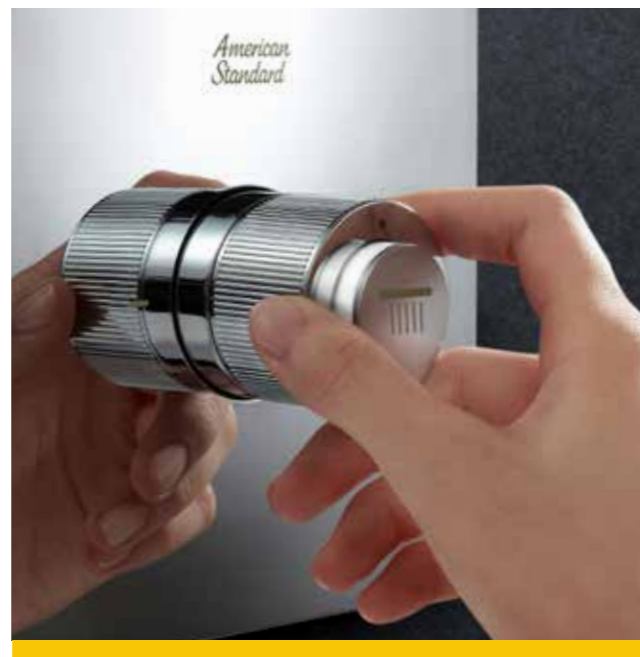

EasySET™ Concealed

For Extreme Shower Enjoyment

Designed to elevate your shower experience to a brand-new level of enjoyment and convenience, EasySET™ Concealed turns the comforting and relaxing shower into an everyday affair. By integrating ergonomic designs and smart engineering, you can now customize your perfect shower by pre-setting your preferred temperature and volume of water. Take time to pamper your senses in a soothing or invigorating spa-like shower experience with EasySET™ Concealed.

Simply PUSH, TURN and ENJOY.