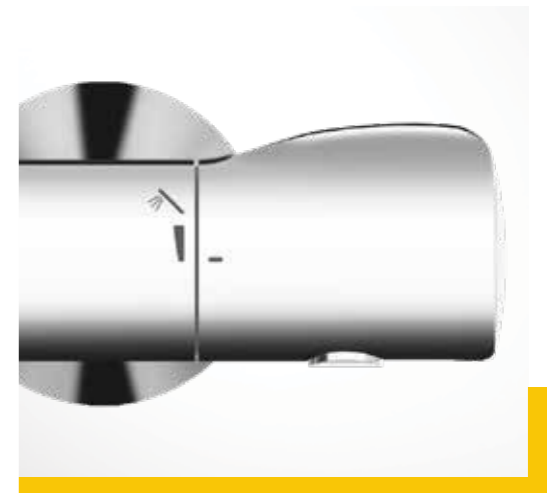

3 Savings meets convenience

With better water volume and temperature control, you can now eliminate unnecessary water wastage for greater savings. The smart Eco-Lock function helps you to be eco-friendly.