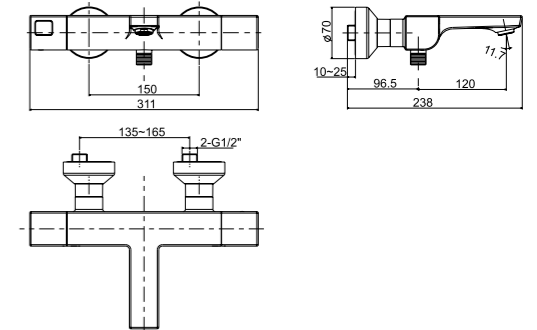

EasySET™

TEMPTACION™

La Moda™

TEMPTACION™

Note: La Moda™ and Active™ are only available in selected markets. Please check with your country's distributor.