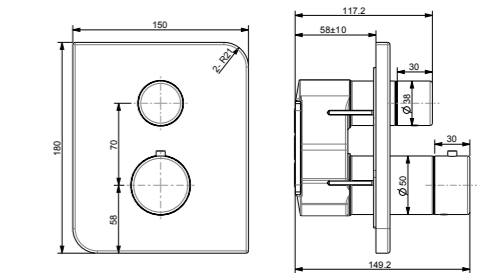

EasySET™

TEMPTACION™

La Moda™

TEMPTACION™

Note: La Moda™ and Active™ are only available in selected markets. Please check with your country's distributor.