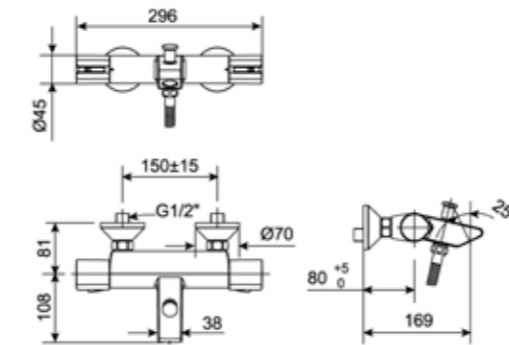

La Moda™

Active™

Active™

PRESET

Starts shower at the push of a button which is preset to your previous shower settings.

SPACECREATE

Creates extra usable space in the bathroom.

PUSH & TURN

Dial adjusts water volume easily and offers daily convenience at the push of a button.

EASYSWIVEL

Swivel spout provides space flexibility and ease of use.

THERMOCOMFORT

Provides a constant and comfortable temperature.

AIRNERGIZE

Air-infused water provides a luxurious shower experience while using lesser water.

THERMOSAFE

Safety temperature control up to 49°C, with an auto shut-off function when cold water supply fails.

WATER-SAVING

Water-saving for ecological and economical sense.

COOLSHIELD

Body of faucet stays cool and prevents scalding shocks.

EASYGLIDE

Hand shower holder that allows you to easily adjust its height, single-handedly.

EASYCLICK

An instinctive button for switching between spray modes.

DURASHINE

Shiny chrome finishing gives an enduring brilliance.

EASYCLEAN

Silicone aerator allows easy removal of limescale or dirt.

TWISTFREE

Prevents shower hose from entangling.

SAFETY LOCK

Keeps water at a safe temperature.

Note: La Moda™ and Active™ are only available in selected markets. Please check with your country's distributor.