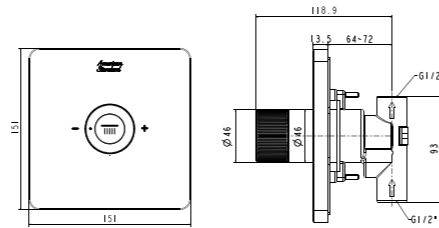

EasySET™

EasySET™ Concealed Hand Shower  
FFAS0925-709500BCO

EasySET™ Concealed Head Shower  
FFAS0926-709500BCO

EasySET™ Concealed Body Shower  
FFAS0927-709500BCO

EasySET™ Concealed Preset Valve  
FFAS0928-709500BCO