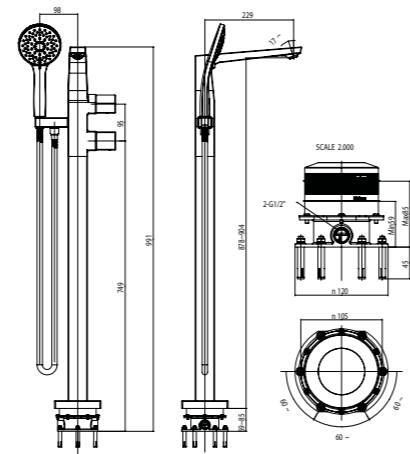

La Moda™

Active™

Active™

PRESET

Starts shower at the push of a button which is preset to your previous shower settings.

SPACECREATE

Creates extra usable space in the bathroom.

PUSH & TURN

Dial adjusts water volume easily and offers daily convenience at the push of a button.

EASYSWIVEL

Swivel spout provides space flexibility and ease of use.

THERMOCOMFORT

Provides a constant and comfortable temperature.

AIRNERGIZE

Air-infused water provides a luxurious shower experience while using lesser water.

THERMOSAFE

Safety temperature control up to 49°C, with an auto shut-off function when cold water supply fails.

WATER-SAVING

Water-saving for ecological and economical sense.

COOLSHIELD

Body of faucet stays cool and prevents scalding shocks.

EASYGLIDE

Hand shower holder that allows you to easily adjust its height, single-handedly.

EASYCLICK

An instinctive button for switching between spray modes.

DURASHINE

Shiny chrome finishing gives an enduring brilliance.

EASYCLEAN

Silicone aerator allows easy removal of limescale or dirt.

TWISTFREE

Prevents shower hose from entangling.

SAFETY LOCK

Keeps water at a safe temperature.

Note: La Moda™ and Active™ are only available in selected markets. Please check with your country's distributor.