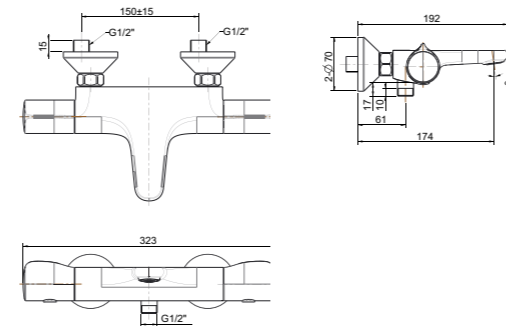

EasySET™

TEMPTACION™

La Moda™

TEMPTACION™

Note: La Moda™ and Active™ are only available in selected markets. Please check with your country's distributor.