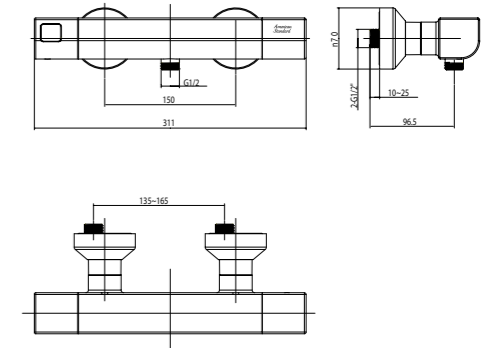

TEMPTACION™

TEMPTACION™ Exposed Auto Temperature Shower System (3-way)  
FFAS4952-601500BCO

EasySET™ Exposed Auto Temperature Shower System (3-way)  
FFAS4956-601500BCO

La Moda™

La Moda™ Exposed Auto Temperature Shower Mixer  
FFAS0815-702500BCO