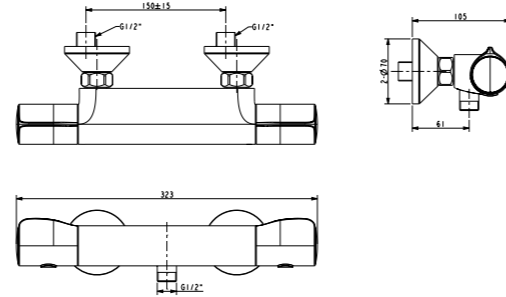

TEMPTACION™