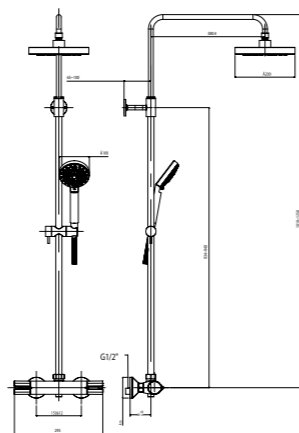

La Moda™

Active™

Active™

PRESET

Starts shower at the push of a button which is preset to your previous shower settings.

SPACECREATE

Creates extra usable space in the bathroom.

PUSH & TURN

Dial adjusts water volume easily and offers daily convenience at the push of a button.

EASYSWIVEL

Swivel spout provides space flexibility and ease of use.

THERMOCOMFORT

Provides a constant and comfortable temperature.

AIRNERGIZE

Air-infused water provides a luxurious shower experience while using lesser water.

THERMOSAFE

Safety temperature control up to 49°C, with an auto shut-off function when cold water supply fails.

WATER-SAVING

Water-saving for ecological and economical sense.

COOLSHIELD

Body of faucet stays cool and prevents scalding shocks.

EASYGLIDE

Hand shower holder that allows you to easily adjust its height, single-handedly.

EASYCLICK

An instinctive button for switching between spray modes.

DURASHINE

Shiny chrome finishing gives an enduring brilliance.

EASYCLEAN

Silicone aerator allows easy removal of limescale or dirt.

TWISTFREE

Prevents shower hose from entangling.

SAFETY LOCK

Keeps water at a safe temperature.

Note: La Moda™ and Active™ are only available in selected markets. Please check with your country's distributor.