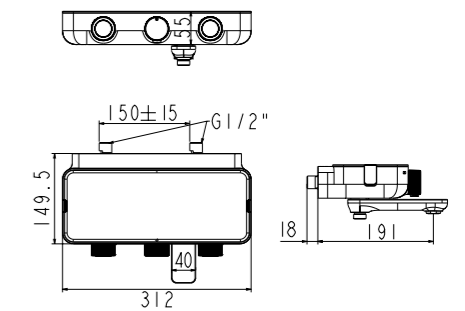

EasySET™

EasySET™ Concealed Body Shower
FFAS054-000500BCO

250mm Square Brass Rain Shower Head
FFAS038-000500BCO

RainClick 3-Function 130mm Hand Spray
FFAS9H11-000500BCO

Accessories Needed:

1. Set 1
- a) Hose, 1.5m
    FFAS9125-000500BCO
  - b) Wall Outlet With Holder
    FFAS9143-000500BCO - Square (G1/2")
    FFAS9141-000500BCO - Round (G1/2")
3. Set 2
- a) Hose, 1.5m
    FFAS9125-000500BCO
  - b) Shower Bar
    FFAS9099-000500BCO
  - c) Wall Outlet
    FFAS9142-000500BCO Square (G1/2")
    FFAS9140-000500BCO Round (G1/2")