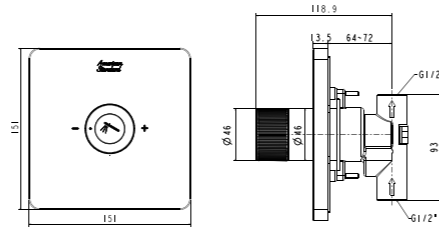

EasySET™

EasySET™ Concealed Hand Shower  
FFAS0925-709500BCO

EasySET™ Concealed Head Shower  
FFAS0926-709500BCO

EasySET™ Concealed Body Shower  
FFAS0927-709500BCO

EasySET™ Concealed Preset Valve  
FFAS0928-709500BCO