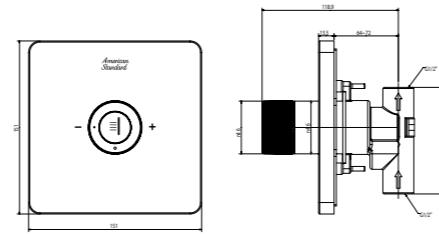

EasySET™

EasySET™ Concealed Hand Shower  
FFAS0925-709500BCO

EasySET™ Concealed Head Shower  
FFAS0926-709500BCO

EasySET™ Concealed Body Shower  
FFAS0927-709500BCO

EasySET™ Concealed Preset Valve  
FFAS0928-709500BCO