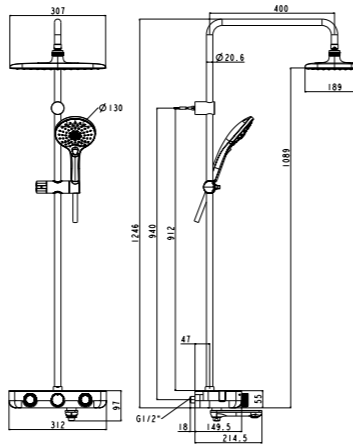

EasySET™

TEMPTACION™

La Moda™

TEMPTACION™

Note: La Moda™ and Active™ are only available in selected markets. Please check with your country's distributor.