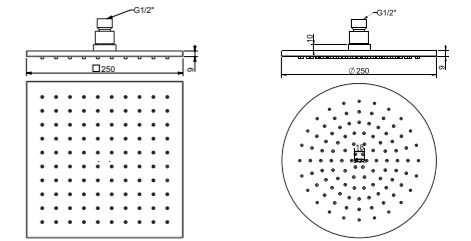

250mm Square Brass Rain Shower Head
FFAS038-000500BCO