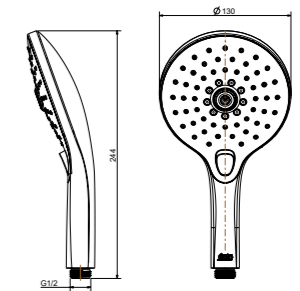

RainClick 3-Function 130mm Hand Spray
FFAS9H11-000500BCO

Accessories Needed:

1. Set 1
- a) Hose, 1.5m
    FFAS9125-000500BCO
  - b) Wall Outlet With Holder
    FFAS9143-000500BCO - Square (G1/2")
    FFAS9141-000500BCO - Round (G1/2")
3. Set 2
- a) Hose, 1.5m
    FFAS9125-000500BCO
  - b) Shower Bar
    FFAS9099-000500BCO
  - c) Wall Outlet
    FFAS9142-000500BCO Square (G1/2")
    FFAS9140-000500BCO Round (G1/2")