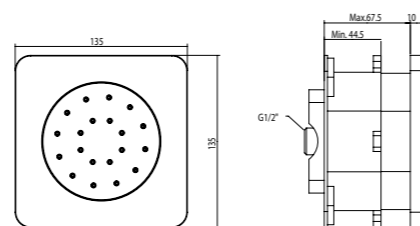

EasySET™ Concealed Body Shower
FFAS054-000500BCO