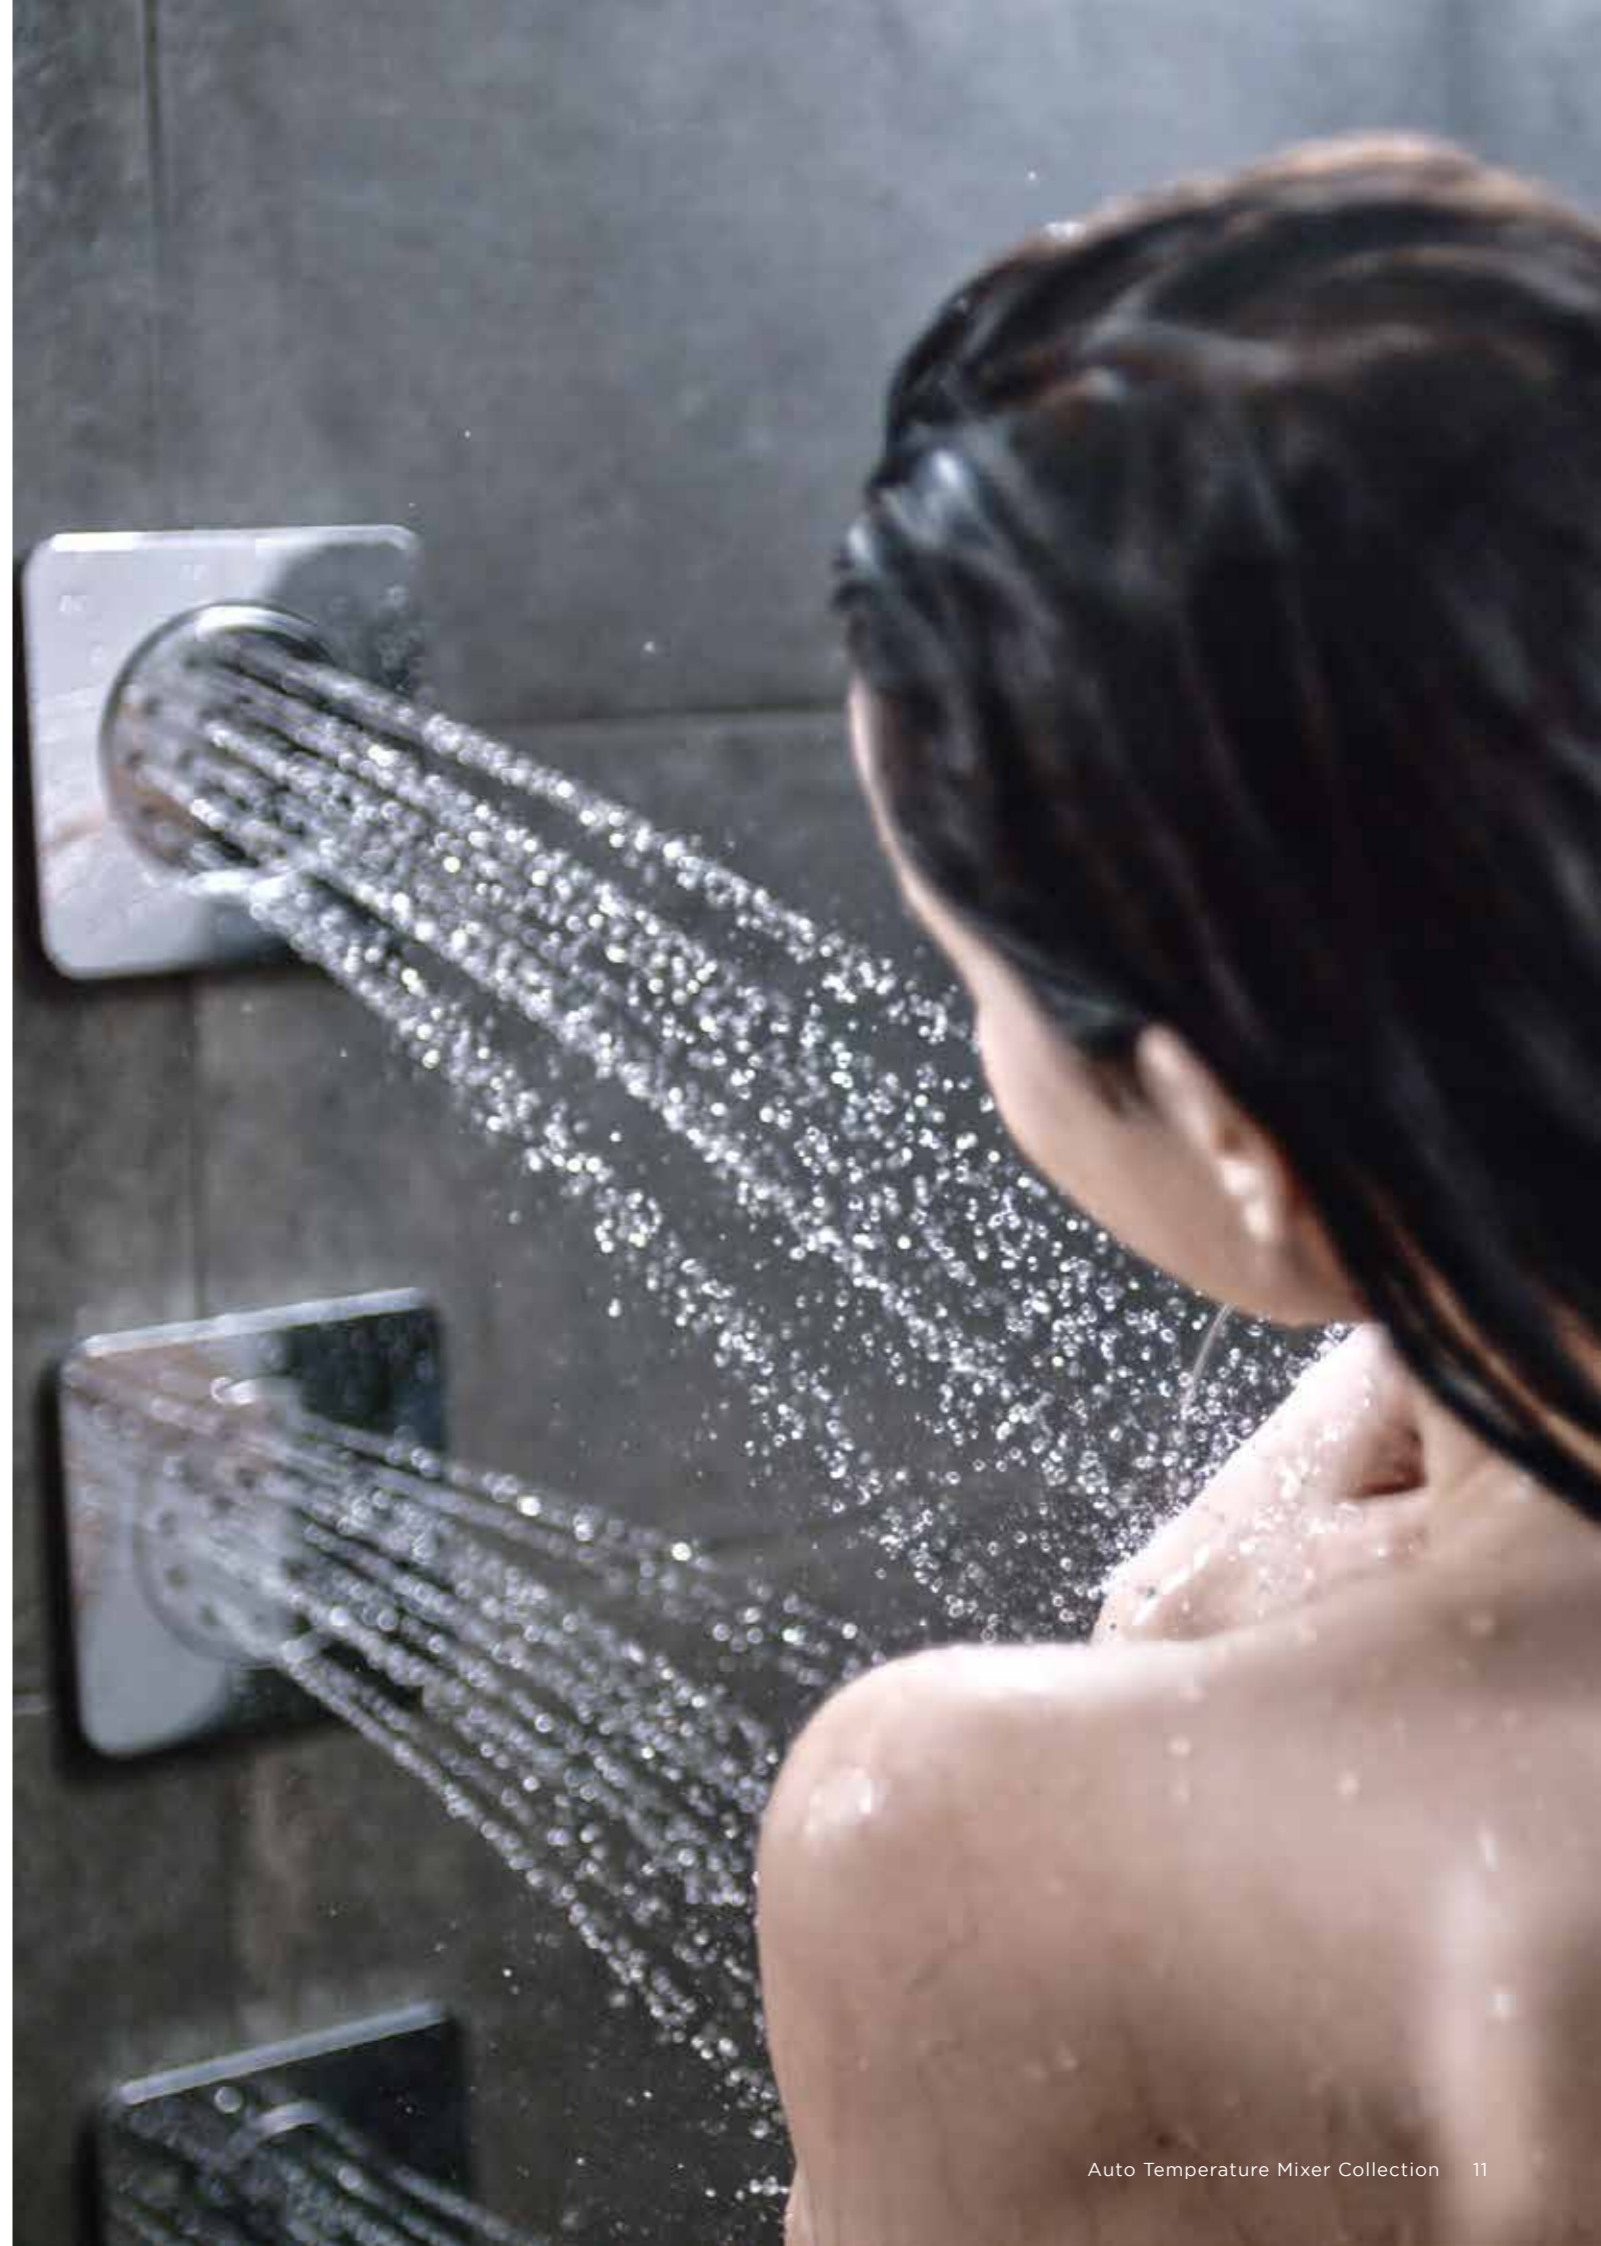

EasySET™ Concealed

For Extreme Shower Enjoyment

Designed to elevate your shower experience to a brand-new level of enjoyment and convenience, EasySET™ Concealed turns the comforting and relaxing shower into an everyday affair. By integrating ergonomic designs and smart engineering, you can now customize your perfect shower by pre-setting your preferred temperature and volume of water. Take time to pamper your senses in a soothing or invigorating spa-like shower experience with EasySET™ Concealed.

Simply PUSH, TURN and ENJOY.