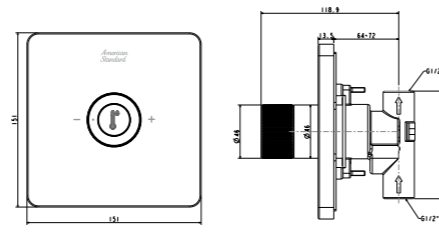

EasySET™

EasySET™ Concealed Hand Shower  
FFAS0925-709500BCO

EasySET™ Concealed Head Shower  
FFAS0926-709500BCO

EasySET™ Concealed Body Shower  
FFAS0927-709500BCO

EasySET™ Concealed Preset Valve  
FFAS0928-709500BCO