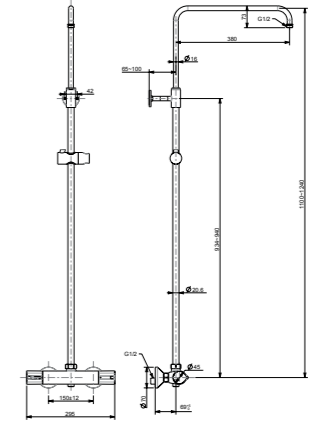

Active™

PRESET

Starts shower at the push of a button which is preset to your previous shower settings.

SPACECREATE

Creates extra usable space in the bathroom.

PUSH & TURN

Dial adjusts water volume easily and offers daily convenience at the push of a button.

EASYSWIVEL

Swivel spout provides space flexibility and ease of use.

THERMOCOMFORT

Provides a constant and comfortable temperature.

AIRNERGIZE

Air-infused water provides a luxurious shower experience while using lesser water.

THERMOSAFE

Safety temperature control up to 49°C, with an auto shut-off function when cold water supply fails.

WATER-SAVING

Water-saving for ecological and economical sense.

COOLSHIELD

Body of faucet stays cool and prevents scalding shocks.

EASYGLIDE

Hand shower holder that allows you to easily adjust its height, single-handedly.

EASYCLICK

An instinctive button for switching between spray modes.

DURASHINE

Shiny chrome finishing gives an enduring brilliance.

EASYCLEAN

Silicone aerator allows easy removal of limescale or dirt.

TWISTFREE

Prevents shower hose from entangling.

SAFETY LOCK

Keeps water at a safe temperature.

Note: La Moda™ and Active™ are only available in selected markets. Please check with your country's distributor.